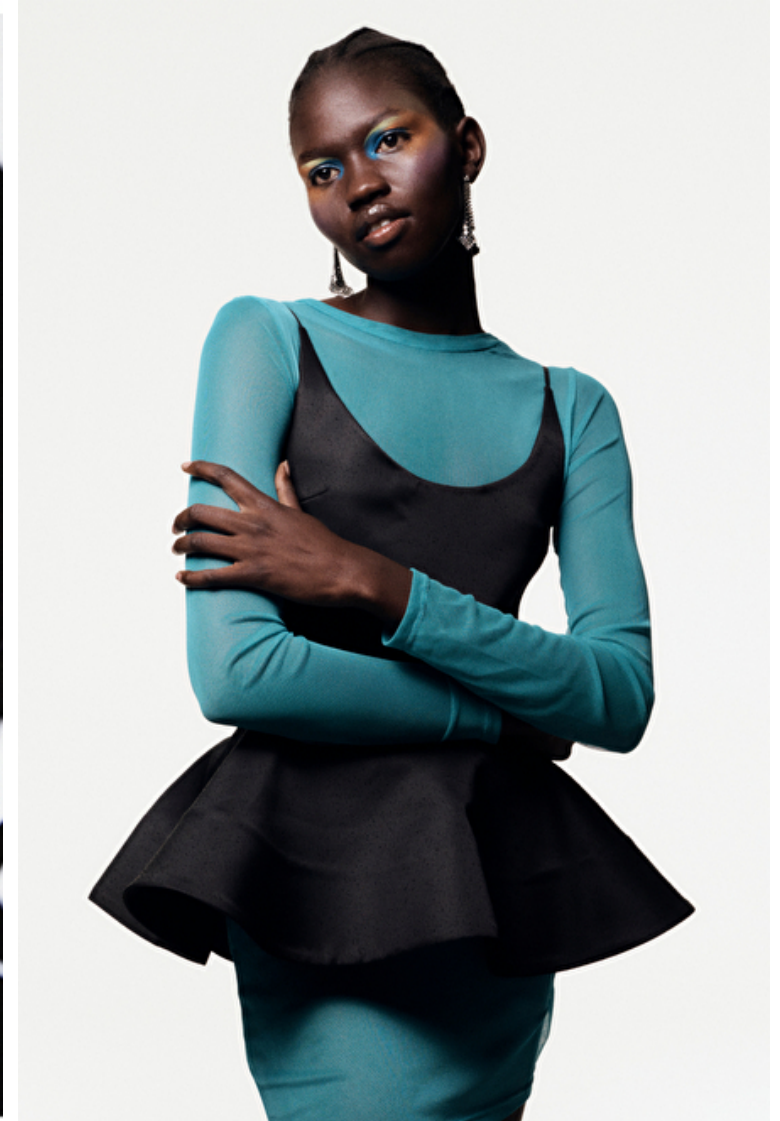

Select

MODEL MANAGEMENT

182 Rue de Rivoli, Paris, 75001, Ile-de-France, France

Phone: +33 (0) 1 40 20 15 15 Email: info.paris@selectmodel.com Website: <https://selectmodel.com/>

Anok

Height 175cm / 5' 9.0"

Bust 82cm / 32.5"

Waist 59cm / 23"

Hips 86cm / 34"

Shoes EU/US/UK 40.5 / 9.5 / 7

Eyes Black

Hair Black