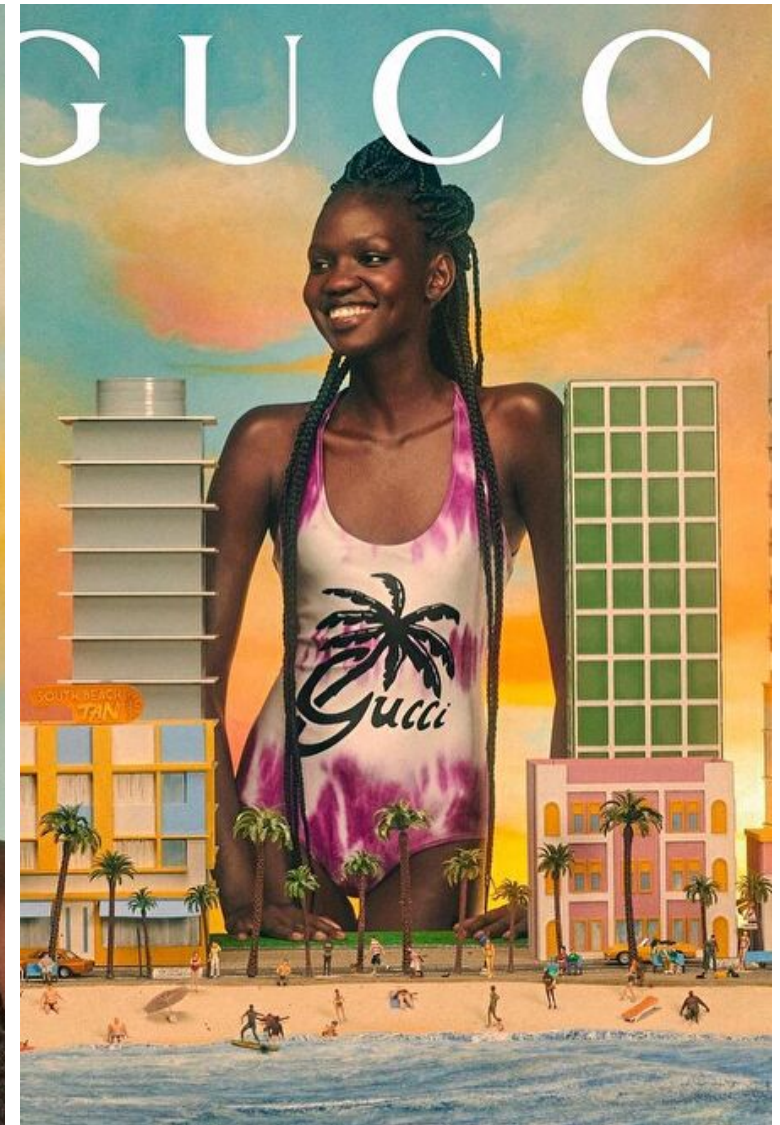

Anok

Height 175cm / 5' 9.0"

Bust 82cm / 32.5"

Waist 59cm / 23"

Hips 86cm / 34"

Shoes EU/US/UK 40.5 / 9.5 / 7

Eyes Black

Hair Black