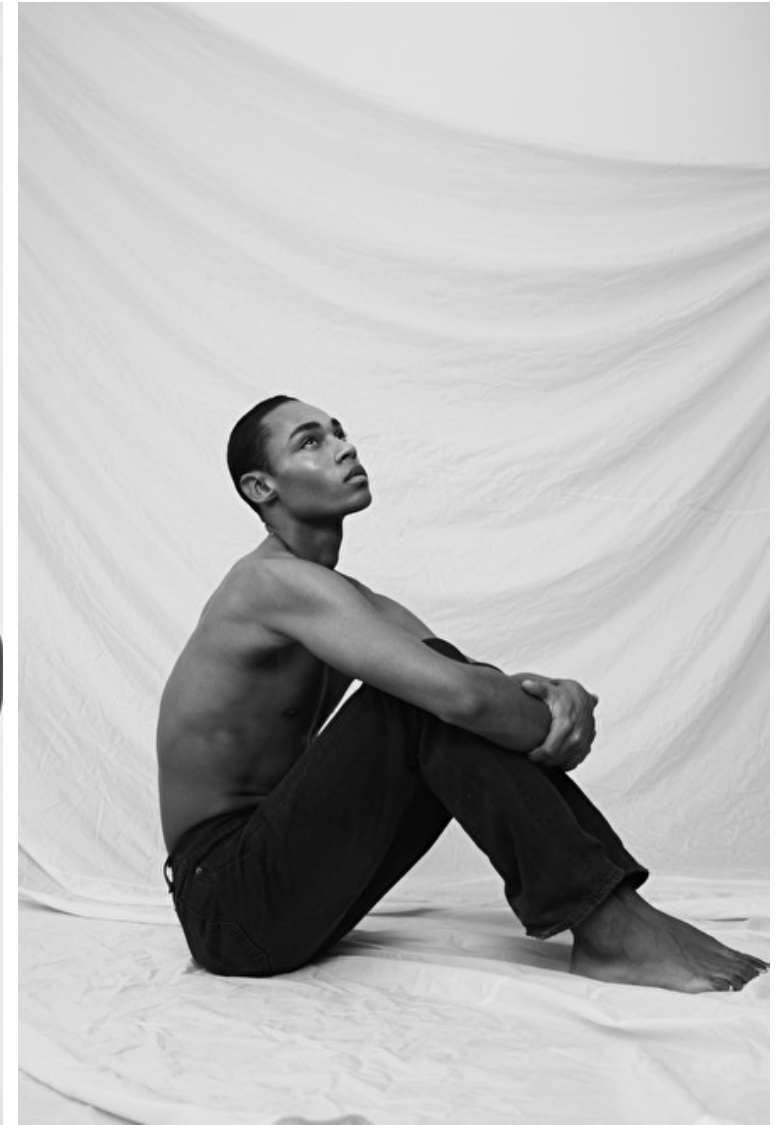

Height 186cm / 6' 1.0"

Chest 90cm / 35.5"

Waist 71cm / 28"

Hips 89cm / 35"

Shoes EU/US/UK 43.5 / 10.5 / 9

Eyes Brown

Hair Brown

Suit size 48cm / 38"