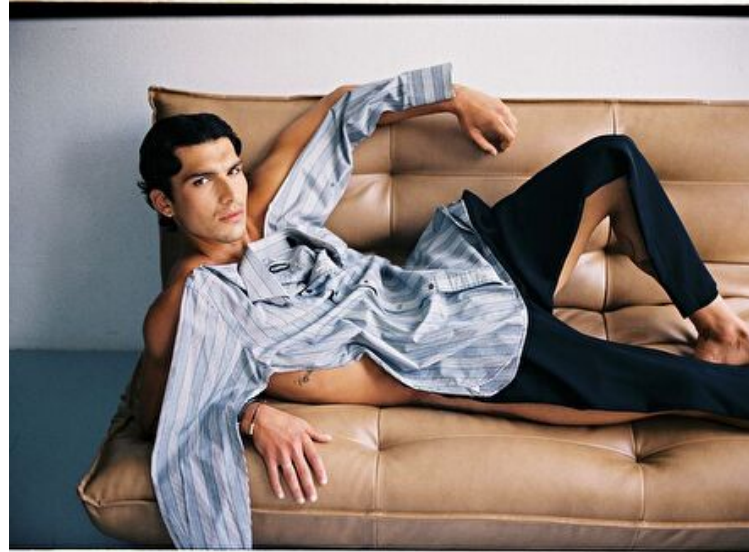

Select

MODEL MANAGEMENT

182 Rue de Rivoli, Paris, 75001, Ile-de-France, France

Phone: +33 (0) 1 40 20 15 15 Email: info.paris@selectmodel.com Website: <https://selectmodel.com/>

ANTONIO LOPEZ

Height 183cm / 6' 0.0"

Chest 96cm / 38"

Waist 76cm / 30"

Hips 88cm / 34.5"

Shoes EU/US/UK 42.5 / 10 / 8.5

Eyes Brown

Hair Black

Suit size 48cm / 38"

Location Milan / Madrid