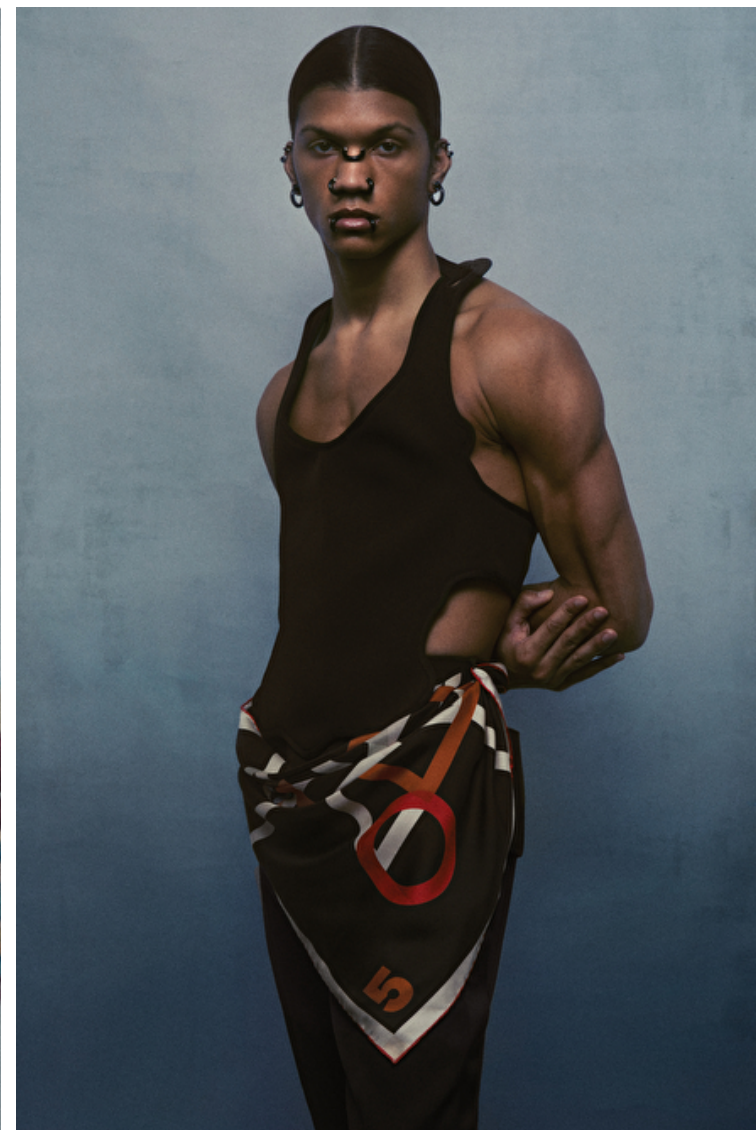

ANTONIO MACEK

Height 187cm / 6' 1.5"

Chest 92cm / 36"

Waist 74cm / 29"

Hips 90cm / 35.5"

Shoes EU/US/UK 44 / 11 / 9.5

Eyes Brown

Hair Black

Suit size 46cm / 36"