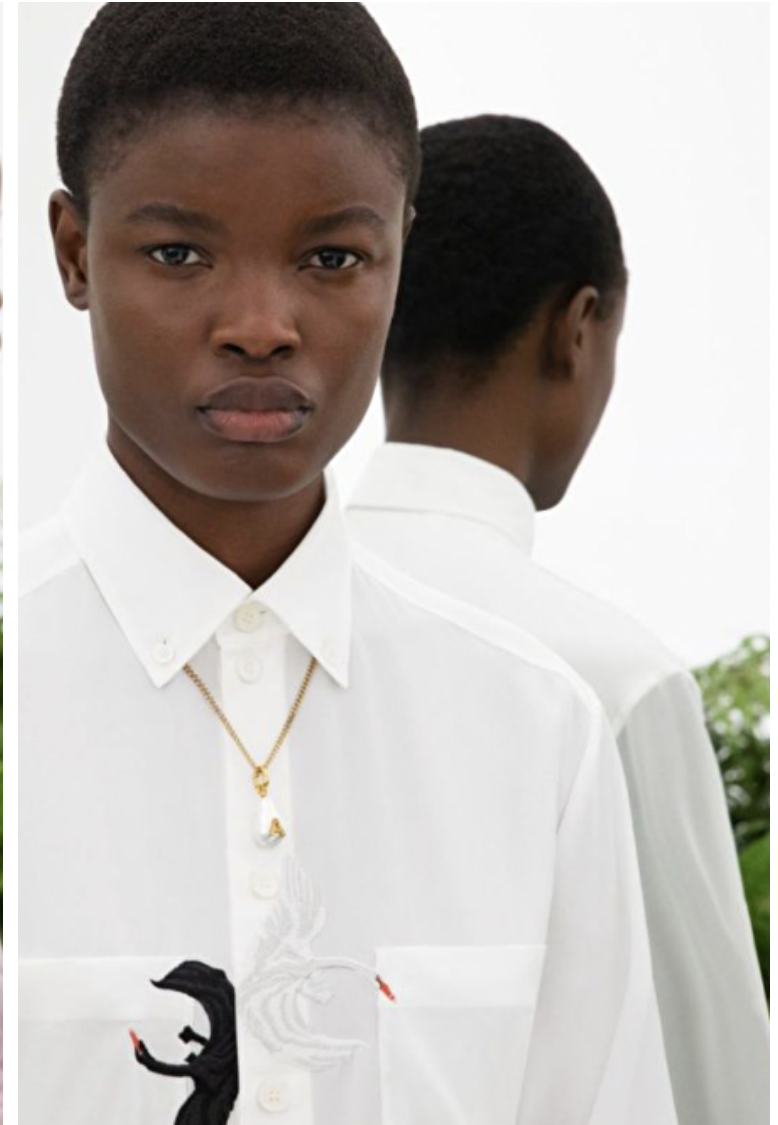

Anya Ekung

Height 181cm / 5' 11.5"

Bust 80cm / 31.5"

Waist 61cm / 24"

Hips 89cm / 35"

Shoes EU/US/UK 40.5 / 9.5 / 7

Hair Dark brown

Eyes Black