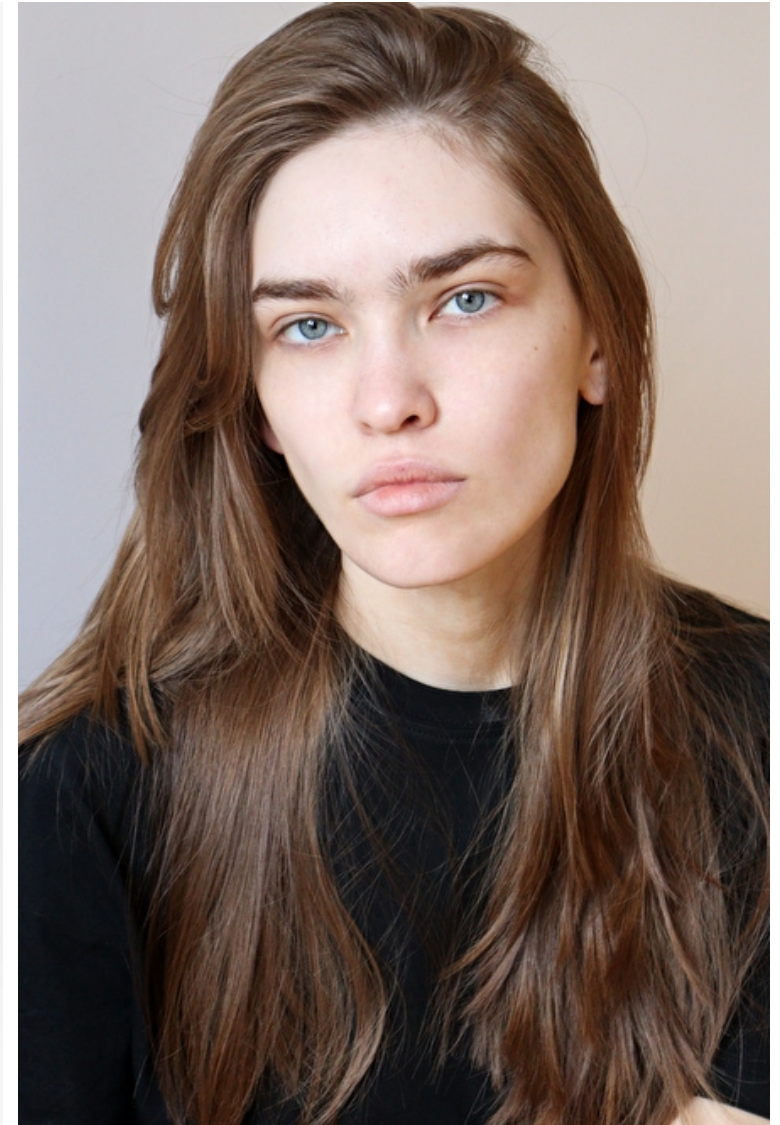

Select

MODEL MANAGEMENT

182 Rue de Rivoli, Paris, 75001, Ile-de-France, France

Phone: +33 (0) 1 40 20 15 15 Email: info.paris@selectmodel.com Website: <https://selectmodel.com/>

Anzhelica

Height 177cm / 5' 9.5"

Bust 80cm / 31.5"

Waist 63cm / 25"

Hips 89cm / 35"

Shoes EU/US/UK 39 / 8 / 6

Eyes Blue

Hair Dark blond