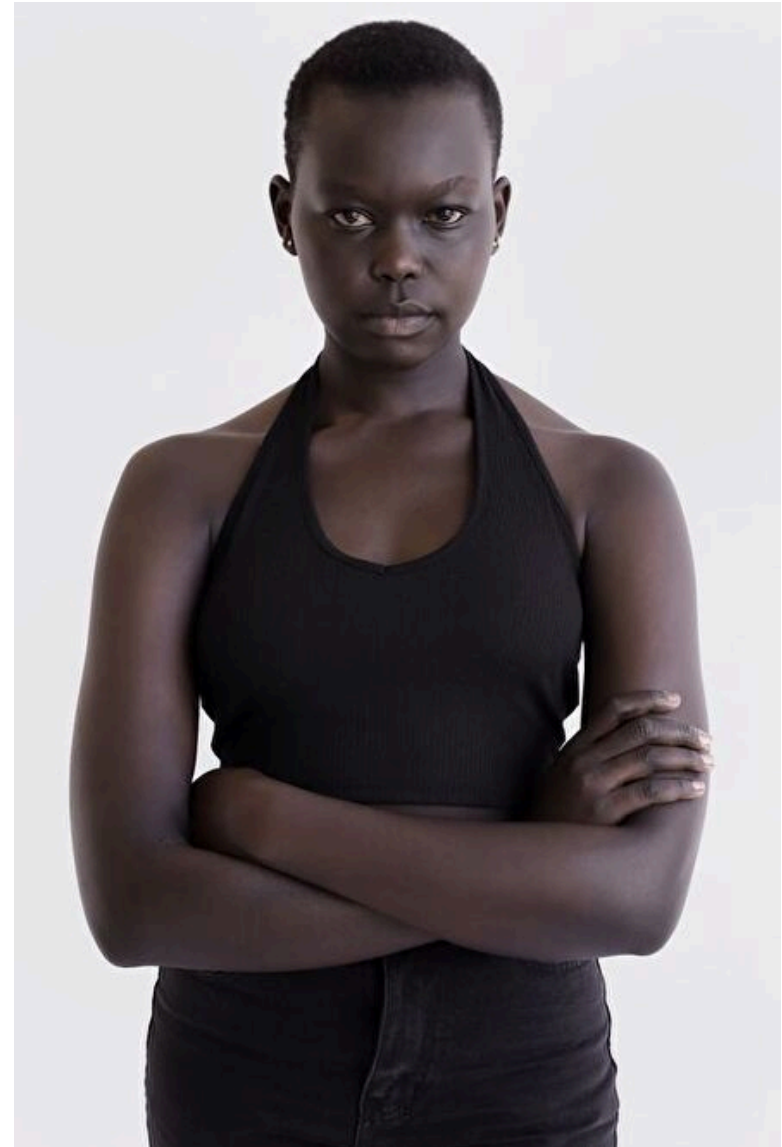

## Apollo

Height 176cm / 5' 9.5"

Bust 83cm / 32.5"

Waist 68cm / 27"

Hips 102cm / 40"

Shoes EU/US/UK 40 / 9 / 7

Eyes Black

Hair Black

Location BRA : 90D