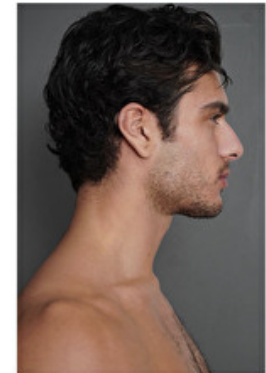

Select

MODEL MANAGEMENT

ARIYAN AKALTUN

HEIGHT 184CM BUST 103CM WAIST 80CM HIPS 95CM EYES GREEN HAIR BLACK

182 RUE DE RIVOLI 75001, PARIS
TEL : +33 (0) 1 40 20 15 15