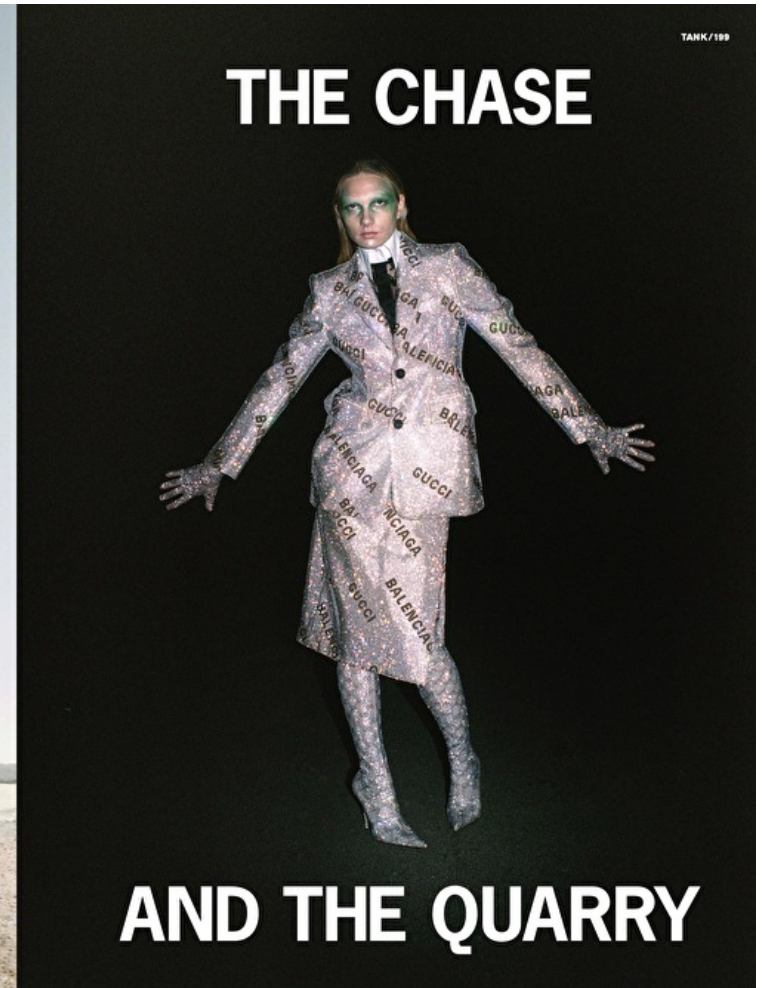

Select

MODEL MANAGEMENT

182 Rue de Rivoli, Paris, 75001, Île-de-France, France

Phone: +33 (0) 1 40 20 15 15 Email: info.paris@selectmodel.com Website: <https://selectmodel.com/>

ASHTON DAY

Height 176cm / 5' 9.5"

Bust 81cm / 32"

Waist 63cm / 25"

Hips 89cm / 35"

Shoes EU/US/UK 40 / 9 / 7

Eyes Blue green

Hair Blond