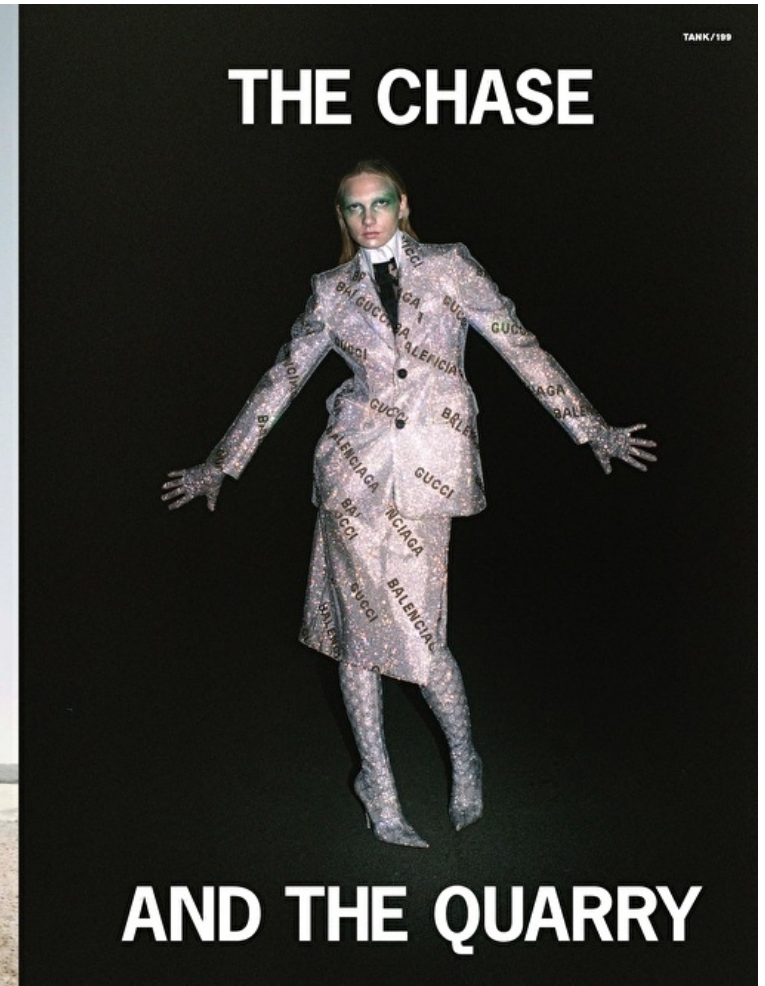

Select

MODEL MANAGEMENT

182 Rue de Rivoli, Paris, 75001, Ile-de-France, France

Phone: +33 (0) 1 40 20 15 15 Email: info.paris@selectmodel.com Website: <https://selectmodel.com/>

ASHTON DAY

Height 176cm / 5' 9.5"

Bust 81cm / 32"

Waist 63cm / 25"

Hips 89cm / 35"

Shoes EU/US/UK 40 / 9 / 7

Eyes Blue green

Hair Blond