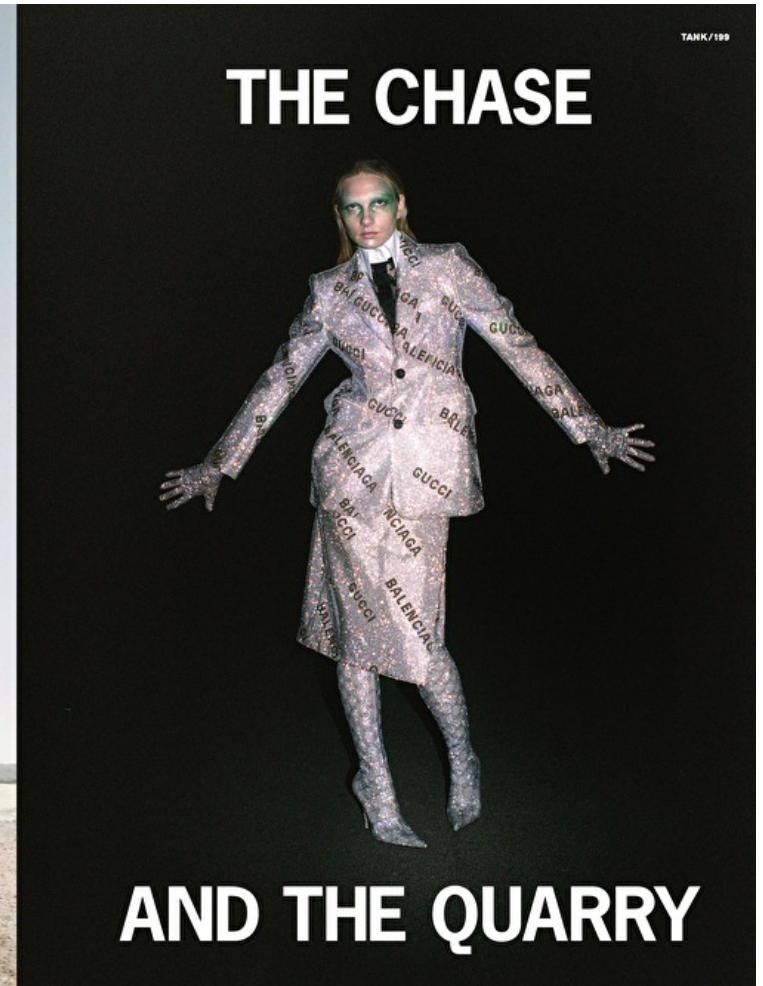

Select

MODEL MANAGEMENT

182 Rue de Rivoli, Paris, 75001, Ile-de-France, France

Phone: +33 (0) 1 40 20 15 15 Email: info.paris@selectmodel.com Website: <https://selectmodel.com/>

ASHTON DAY

Height 176cm / 5' 9.5"

Bust 81cm / 32"

Waist 63cm / 25"

Hips 89cm / 35"

Shoes EU/US/UK 40 / 9 / 7

Eyes Blue green

Hair Blond