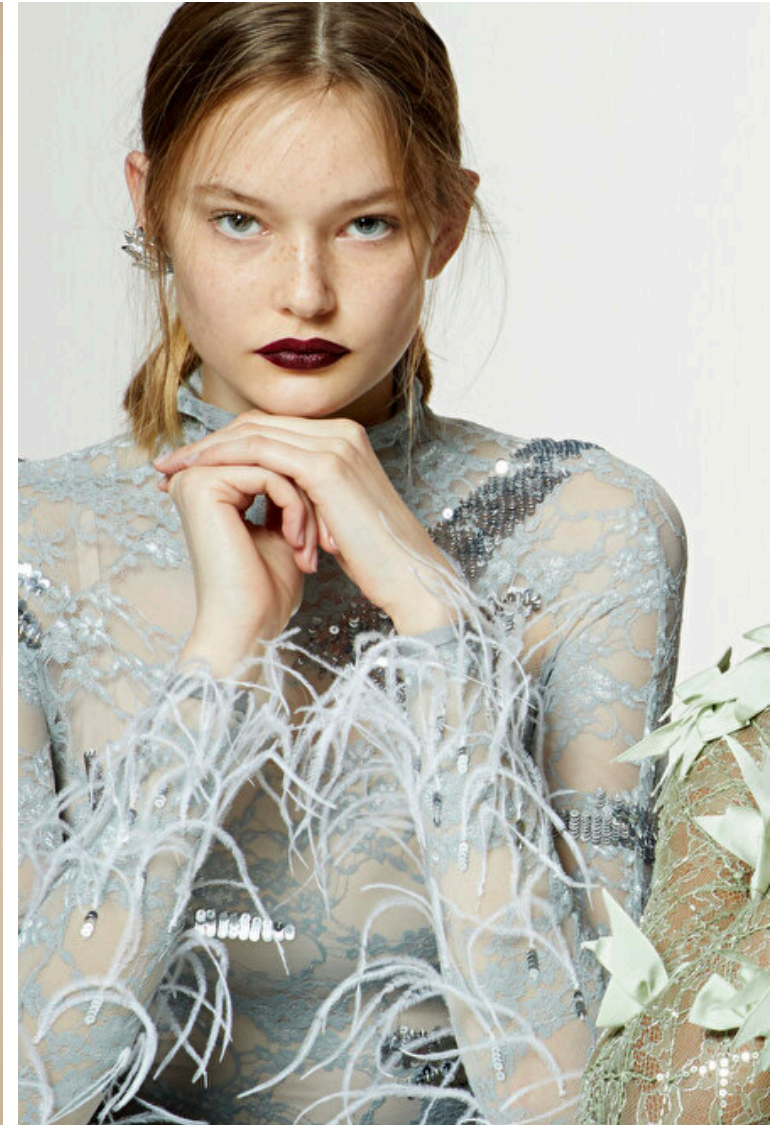

Height 181cm / 5' 11.5"

Size EU/US 36 / 6

Bust 84cm / 33"

Waist 61cm / 24"

Hips 86cm / 34"

Shoes EU/US/UK 41 / 9.5 / 8

Eyes Blue

Hair Blond