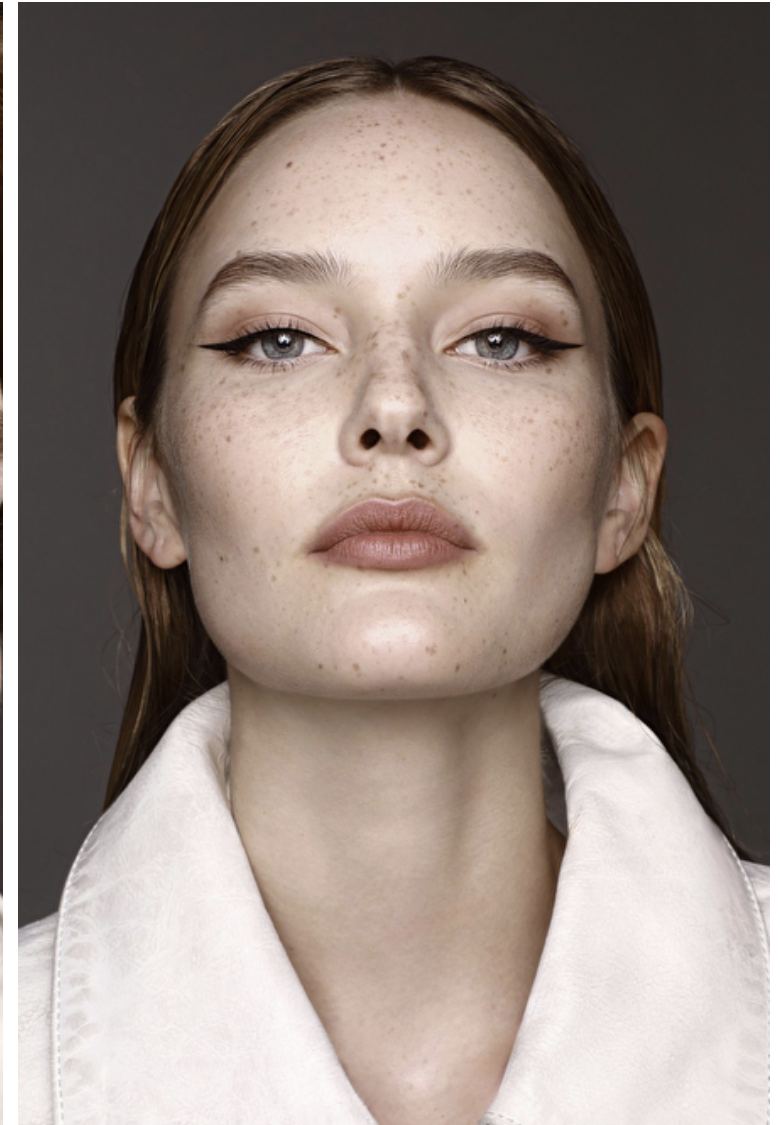

ASTRID VOSS

Height 181cm / 5' 11.5"

Size EU/US 36 / 6

Bust 84cm / 33"

Waist 61cm / 24"

Hips 86cm / 34"

Shoes EU/US/UK 41 / 9.5 / 8

Eyes Blue

Hair Blond