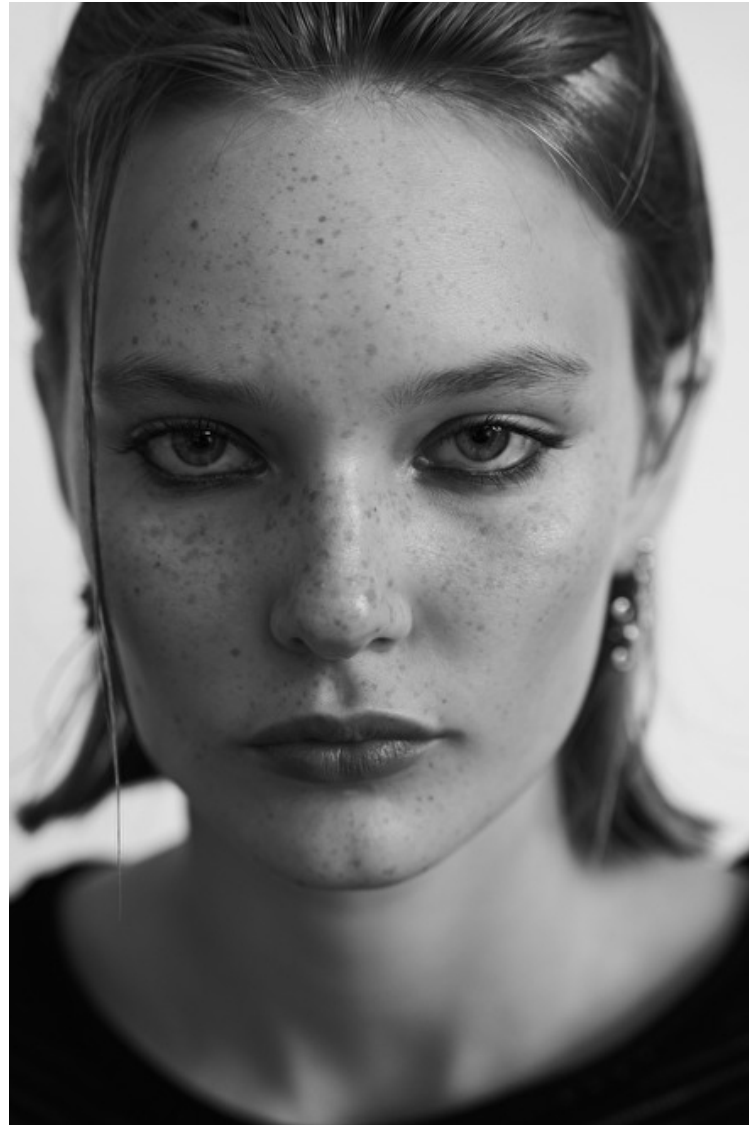

Size EU/US 36 / 6

Bust 84cm / 33"

Waist 61cm / 24"

Hips 86cm / 34"

Shoes EU/US/UK 41 / 9.5 / 8

Eyes Blue

Hair Blond

Select