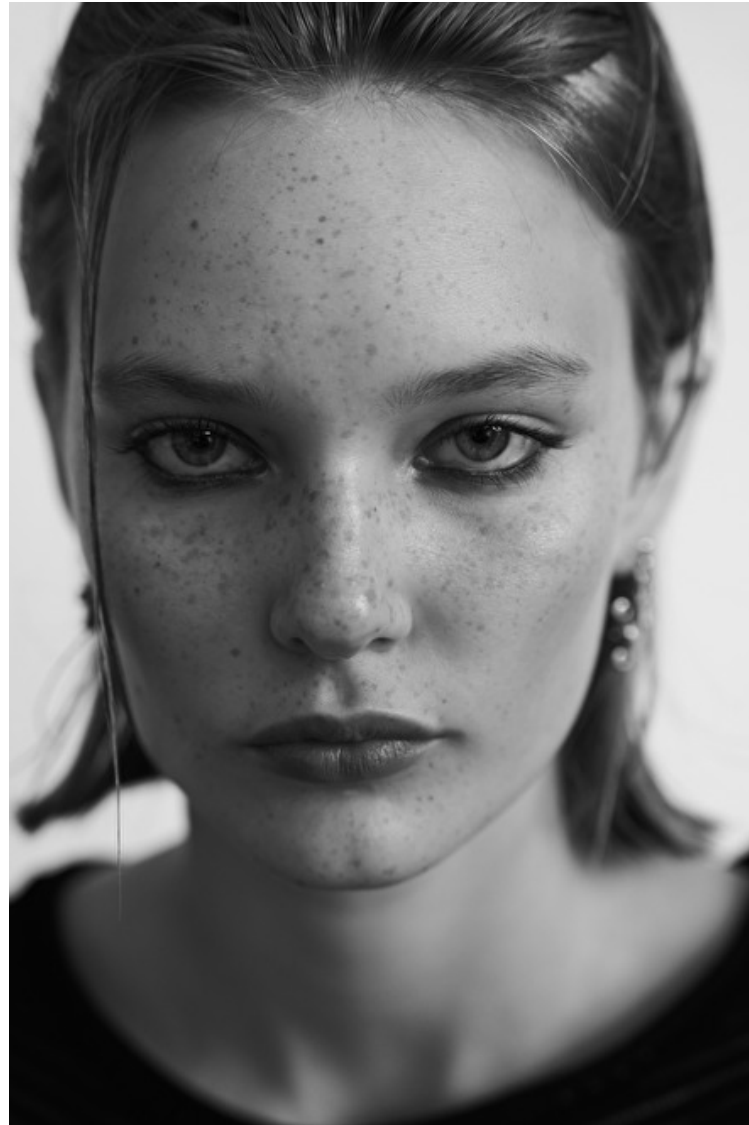

Size EU/US 36 / 6

Bust 84cm / 33"

Waist 61cm / 24"

Hips 86cm / 34"

Shoes EU/US/UK 41 / 9.5 / 8

Eyes Blue

Hair Blond

Select