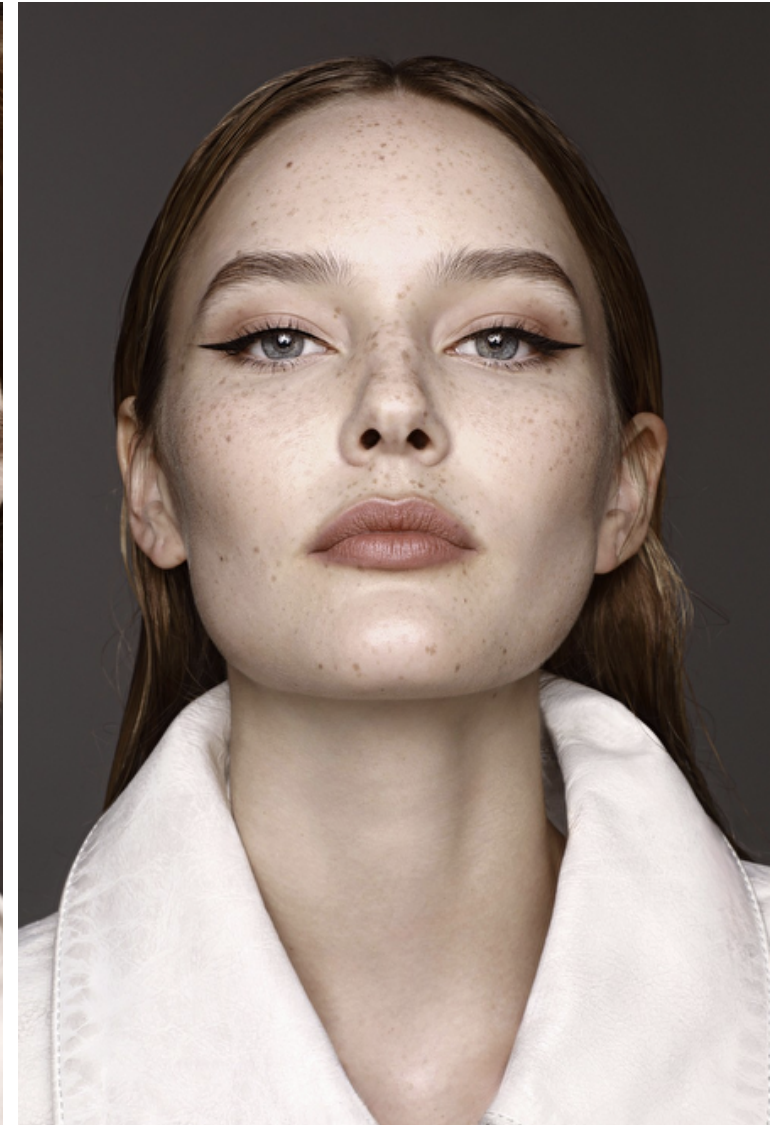

Height 181cm / 5' 11.5"

Size EU/US 36 / 6

Bust 84cm / 33"

Waist 61cm / 24"

Hips 86cm / 34"

Shoes EU/US/UK 41 / 9.5 / 8

Eyes Blue

Hair Blond