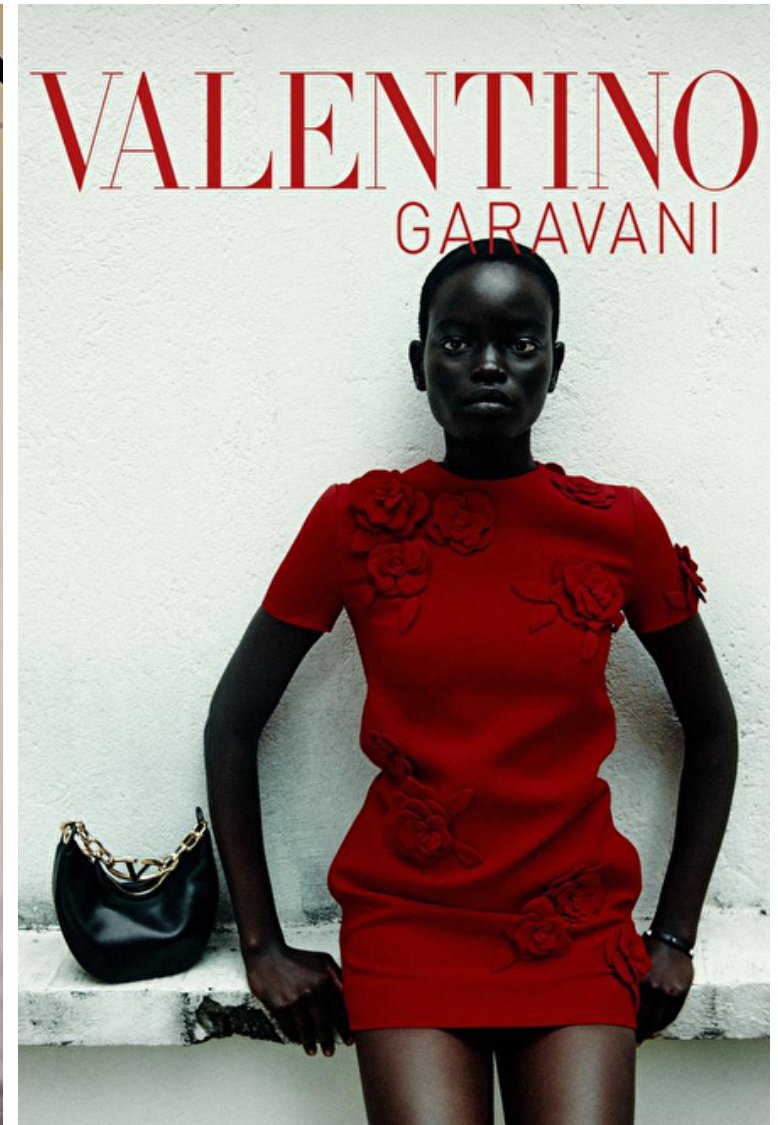

Waist 61cm / 24"

Hips 88cm / 34.5"

Shoes EU/US/UK 38.5 / 7.5 / 5

Eyes Brown

Hair Black

Select

MODEL MANAGEMENT

182 Rue de Rivoli, Paris, 75001, Ile-de-France, France