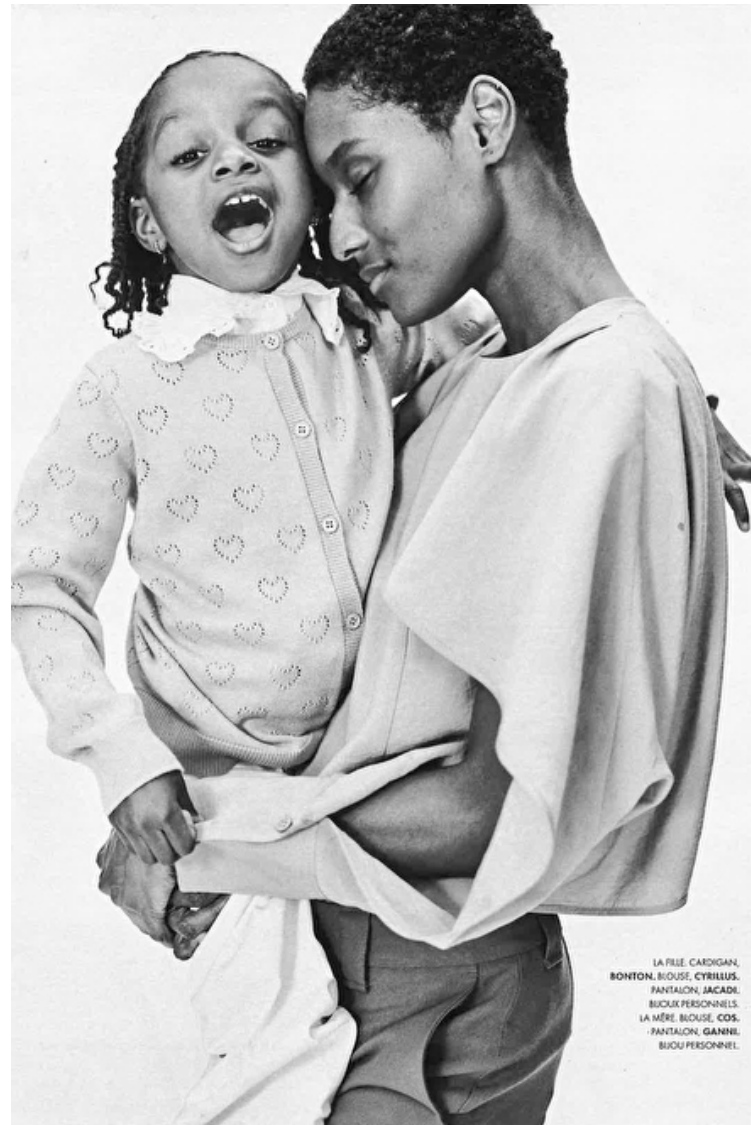

Select

MODEL MANAGEMENT

182 Rue de Rivoli, Paris, 75001, Ile-de-France, France

Phone: +33 (0) 1 40 20 15 15 Email: info.paris@selectmodel.com Website: <https://selectmodel.com/>

Aurelie Giraud

Height 177cm / 5' 9.5"

Bust 77cm / 30.5"

Waist 62cm / 24.5"

Hips 91cm / 36"

Shoes EU/US/UK 40 / 9 / 7

Hair Black

Eyes Brown