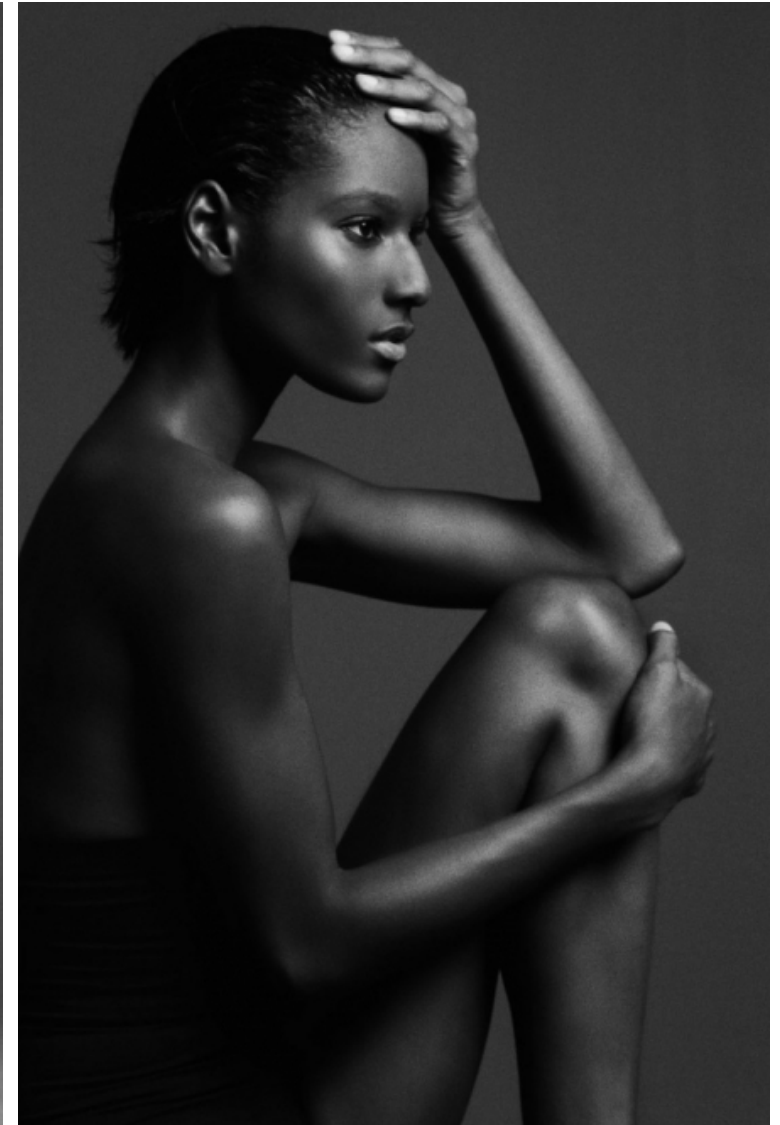

Waist 62cm / 24.5"

Hips 91cm / 36"

Shoes EU/US/UK 40 / 9 / 7

Hair Black

Eyes Brown

Select

MODEL MANAGEMENT

182 Rue de Rivoli, Paris, 75001, Ile-de-France, France