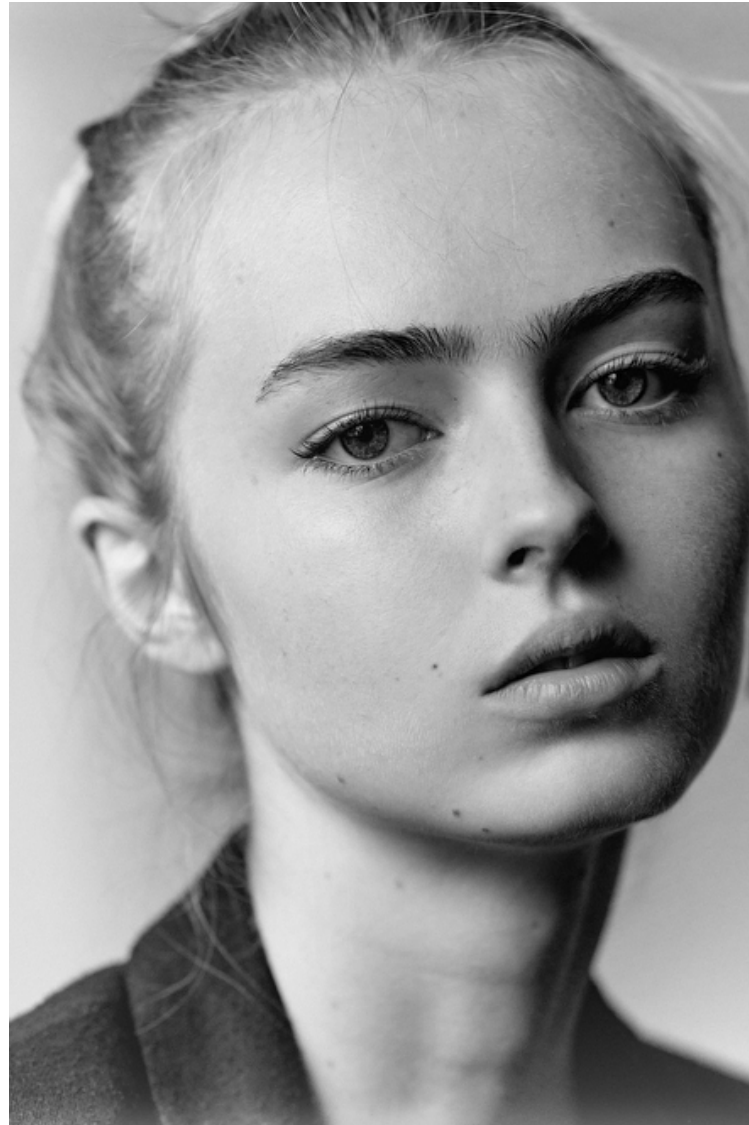

Select

MODEL MANAGEMENT

182 Rue de Rivoli, Paris, 75001, Ile-de-France, France

Phone: +33 (0) 1 40 20 15 15 Email: info.paris@selectmodel.com Website: <https://selectmodel.com/>

Ava Seklir

Height 176cm / 5' 9.5"

Bust 79cm / 31"

Waist 60cm / 23.5"

Hips 90cm / 35.5"

Shoes EU/US/UK 38.5 / 7.5 / 5

Eyes Blue

Hair Blond