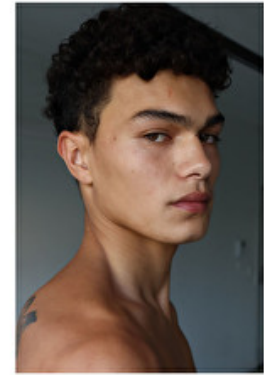

Select

MODEL MANAGEMENT