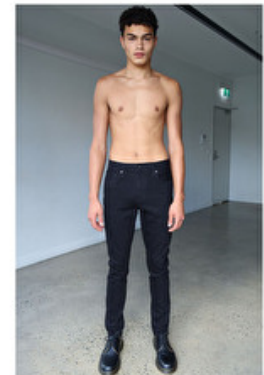

Select

MODEL MANAGEMENT