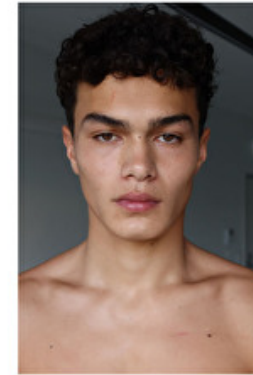

Select

MODEL MANAGEMENT