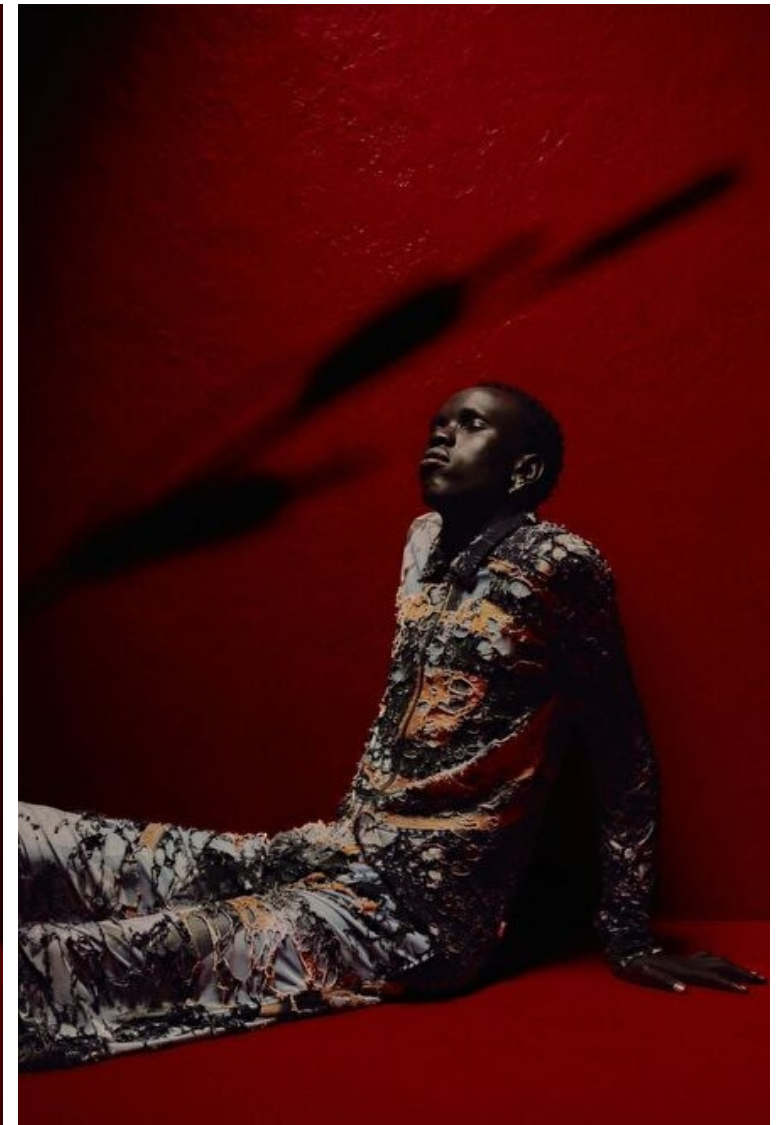

Select

MODEL MANAGEMENT

182 Rue de Rivoli, Paris, 75001, Ile-de-France, France

Phone: +33 (0) 1 40 20 15 15 Email: info.paris@selectmodel.com Website: <https://selectmodel.com/>

BABOYA MALOK

Height 191cm / 6' 3.0"

Chest 89cm / 35"

Waist 71cm / 28"

Hips 83cm / 32.5"

Shoes EU/US/UK 44 / 11 / 9.5

Eyes Brown

Hair Black

Suit size 46cm / 36"

Location Poitiers / Kenya