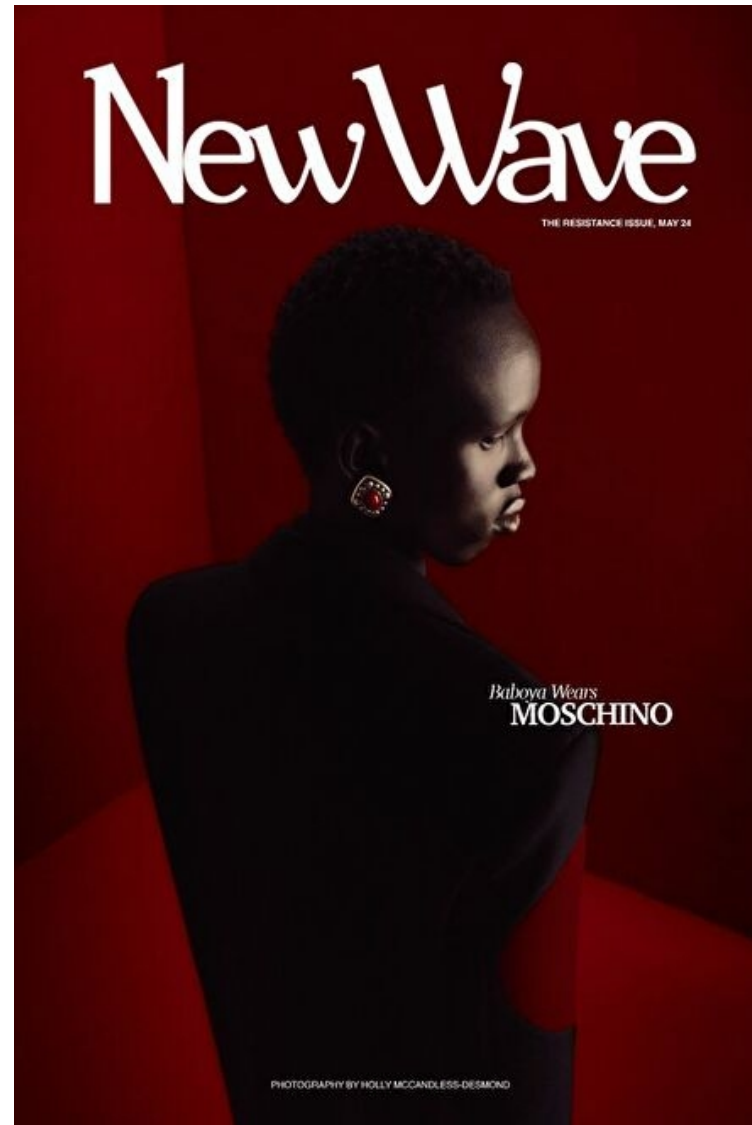

Waist 71cm / 28"

Hips 83cm / 32.5"

Shoes EU/US/UK 44 / 11 / 9.5

Eyes Brown

Hair Black

Suit size 46cm / 36"

Location Poitiers / Kenya

Select