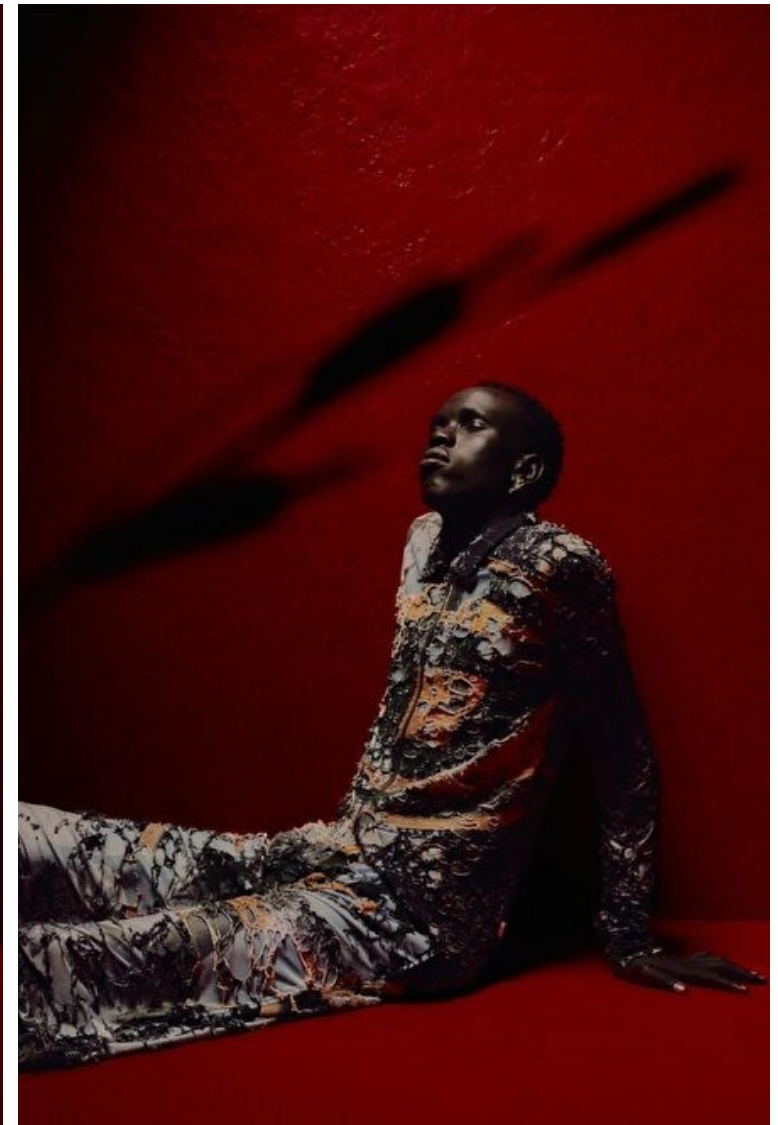

Waist 71cm / 28"

Hips 83cm / 32.5"

Shoes EU/US/UK 44 / 11 / 9.5

Eyes Brown

Hair Black

Suit size 46cm / 36"

Location Poitiers / Kenya

Select