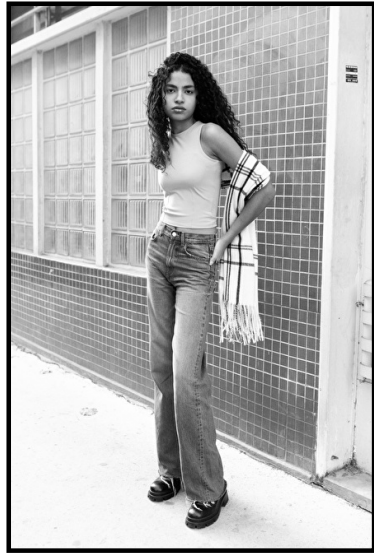

Select

MODEL MANAGEMENT

Height 178cm / 5' 10.0" - Bust 82cm / 32.5" - Waist 62cm / 24.5" - Hips 89cm / 35" -
Shoes EU/US/UK 40 / 9 / 7 - Eyes Brown - Hair Dark brown

BALKIS

Select

MODEL MANAGEMENT

Height 178cm / 5' 10.0" - Bust 82cm / 32.5" - Waist 62cm / 24.5" - Hips 89cm / 35" -
Shoes EU/US/UK 40 / 9 / 7 - Eyes Brown - Hair Dark brown