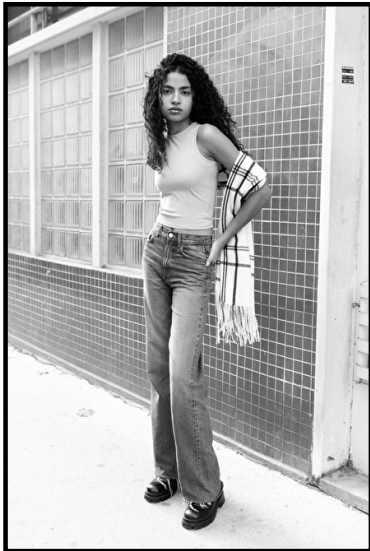

# Select

MODEL MANAGEMENT

Height 178cm / 5' 10.0" - Bust 81cm / 32" - Waist 61cm / 24" - Hips 90cm / 35.5" -  
Shoes EU/US/UK 40 / 9 / 7 - Eyes Brown - Hair Dark brown