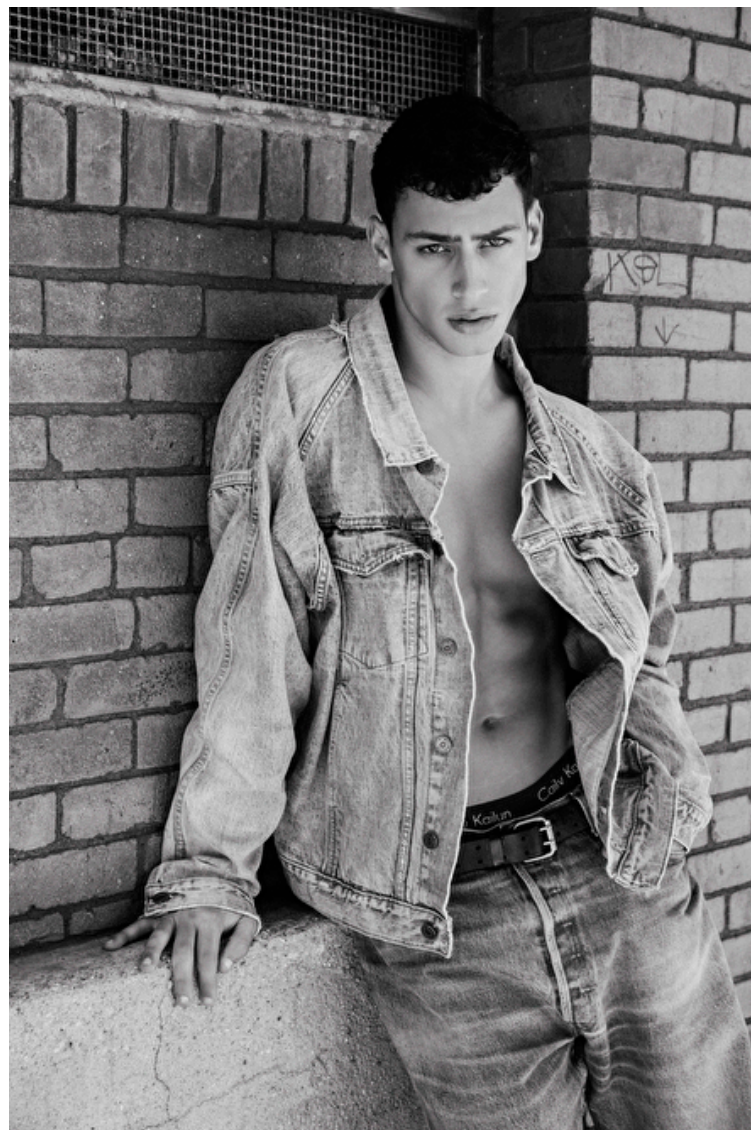

Select

MODEL MANAGEMENT

182 Rue de Rivoli, Paris, 75001, Ile-de-France, France

Phone: +33 (0) 1 40 20 15 15 Email: info.paris@selectmodel.com Website: <https://selectmodel.com/>

BARAK SHAMIR

Height 185cm / 6' 1.0"

Size EU/US 48 / 18

Chest 94cm / 37"

Waist 74cm / 29"

Hips 98cm / 38.5"

Shoes EU/US/UK 44 / 11 / 9.5

Eyes Brown

Hair Brown

Inseam 32cm / 12.5"

Suit size 48cm / 38"