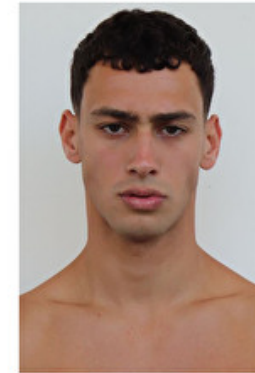

Select

MODEL MANAGEMENT

BARAK SHAMIR

HEIGHT 185CM BUST 94CM WAIST 74CM HIPS 98CM EYES BROWN HAIR BROWN

182 RUE DE RIVOLI, 75001, PARIS
TEL: + 33 (0) 1 40 20 15 15