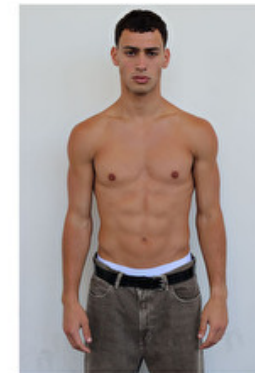

Select

MODEL MANAGEMENT

BARAK SHAMIR

HEIGHT 185CM BUST 94CM WAIST 74CM HIPS 98CM EYES BROWN HAIR BROWN

182 RUE DE RIVOLI, 75001, PARIS
TEL: + 33 (0) 1 40 20 15 15