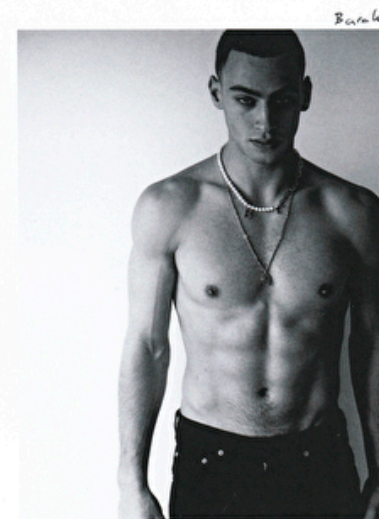

## BARAK SHAMIR

Height 185cm / 6' 1.0"

Size EU/US 48 / 18

Chest 94cm / 37"

Waist 74cm / 29"

Hips 98cm / 38.5"

Shoes EU/US/UK 44 / 11 / 9.5

Eyes Brown

Hair Brown

Inseam 32cm / 12.5"

Suit size 48cm / 38"

oh it is from Israel and he told me his first role in a big movie was out soon. He drives a blue Tesla and is really a cool dude