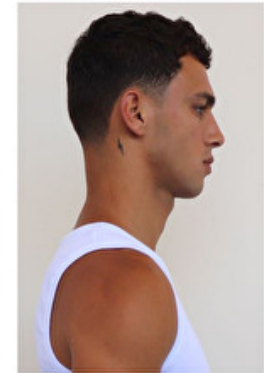

Select

MODEL MANAGEMENT

BARAK SHAMIR

HEIGHT 185CM BUST 94CM WAIST 74CM HIPS 98CM EYES BROWN HAIR BROWN

182 RUE DE RIVOLI, 75001, PARIS
TEL: + 33 (0) 1 40 20 15 15