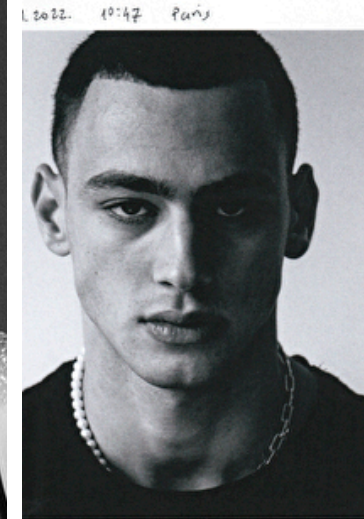

Select

MODEL MANAGEMENT

182 Rue de Rivoli, Paris, 75001, Ile-de-France, France

Phone: +33 (0) 1 40 20 15 15 Email: info.paris@selectmodel.com Website: https://selectmodel.com/

BARAK SHAMIR

Height 185cm / 6' 1.0"

Size EU/US 48 / 18

Chest 94cm / 37"

Waist 74cm / 29"

Hips 98cm / 38.5"

Shoes EU/US/UK 44 / 11 / 9.5

Eyes Brown

Hair Brown

Inseam 32cm / 12.5"

Suit size 48cm / 38"

oh it is from Israel and he told me his first role in a big movie was out soon. He drives a blue Tesla and is really a cool dude