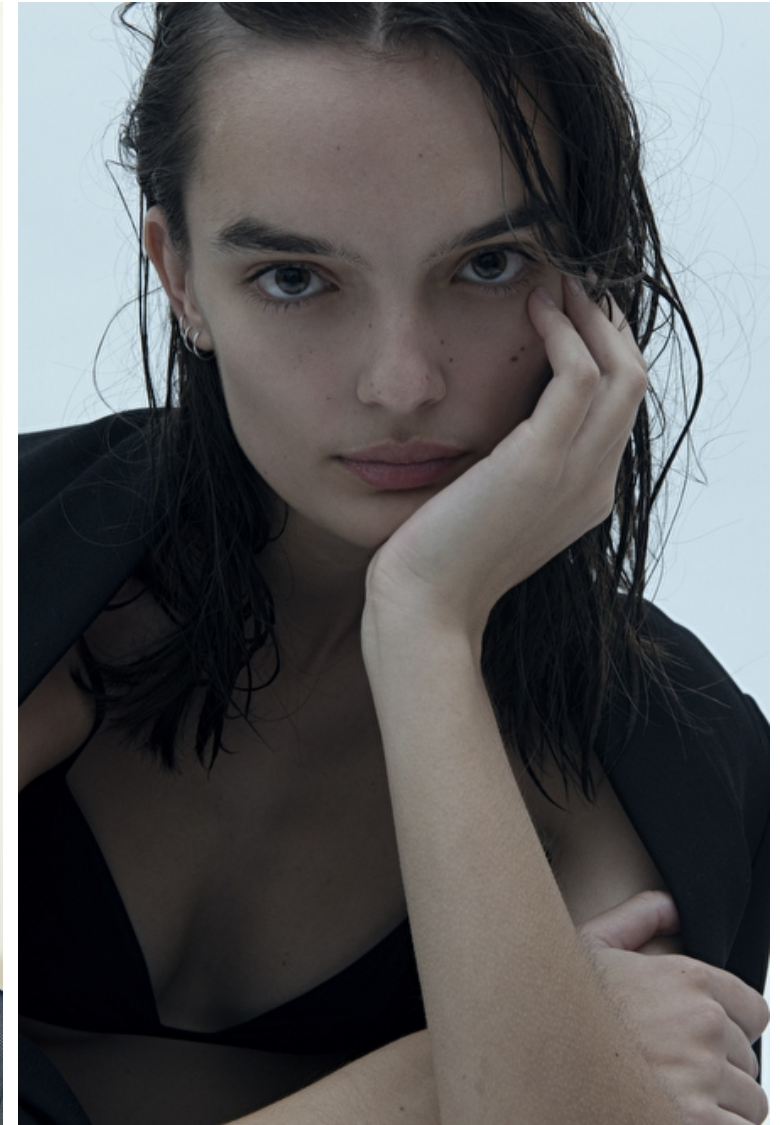

Height 177cm / 5' 9.5"

Bust 76cm / 30"

Waist 59cm / 23"

Hips 86cm / 34"

Shoes EU/US/UK 38 / 7.5 / 5

Eyes Brown

Hair Brown

Cup A