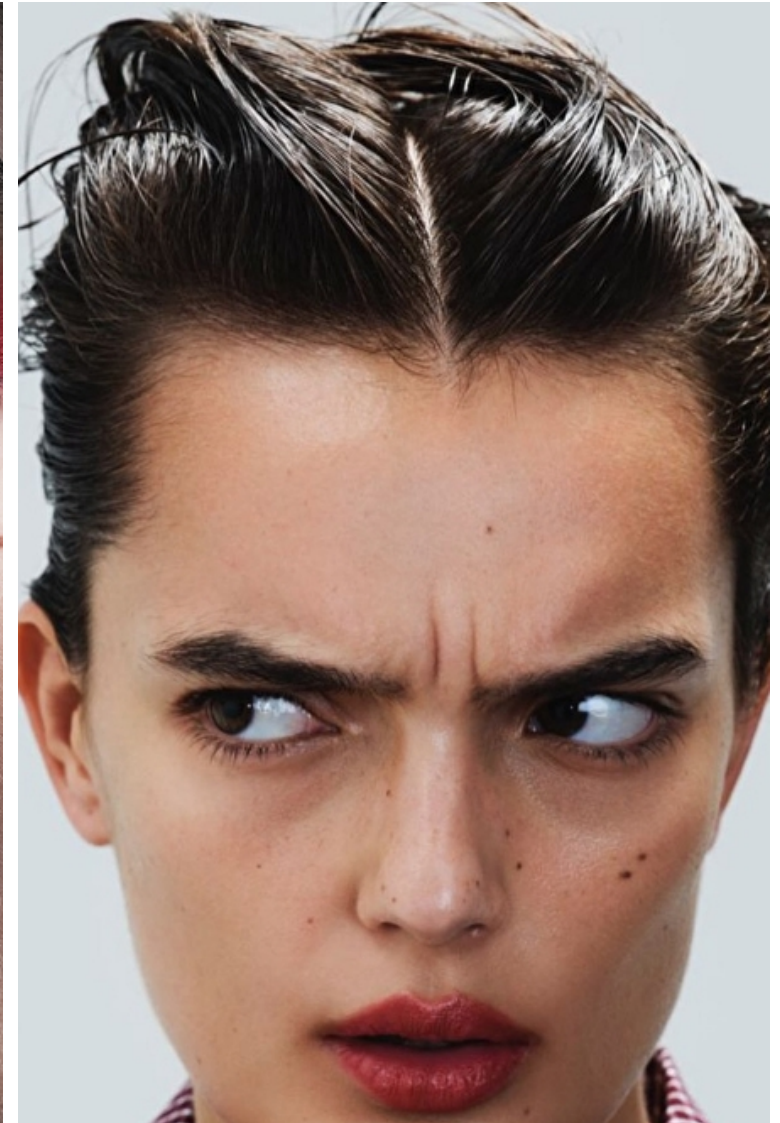

Height 177cm / 5' 9.5"

Bust 76cm / 30"

Waist 59cm / 23"

Hips 86cm / 34"

Shoes EU/US/UK 38 / 7.5 / 5

Eyes Brown

Hair Brown

Cup A