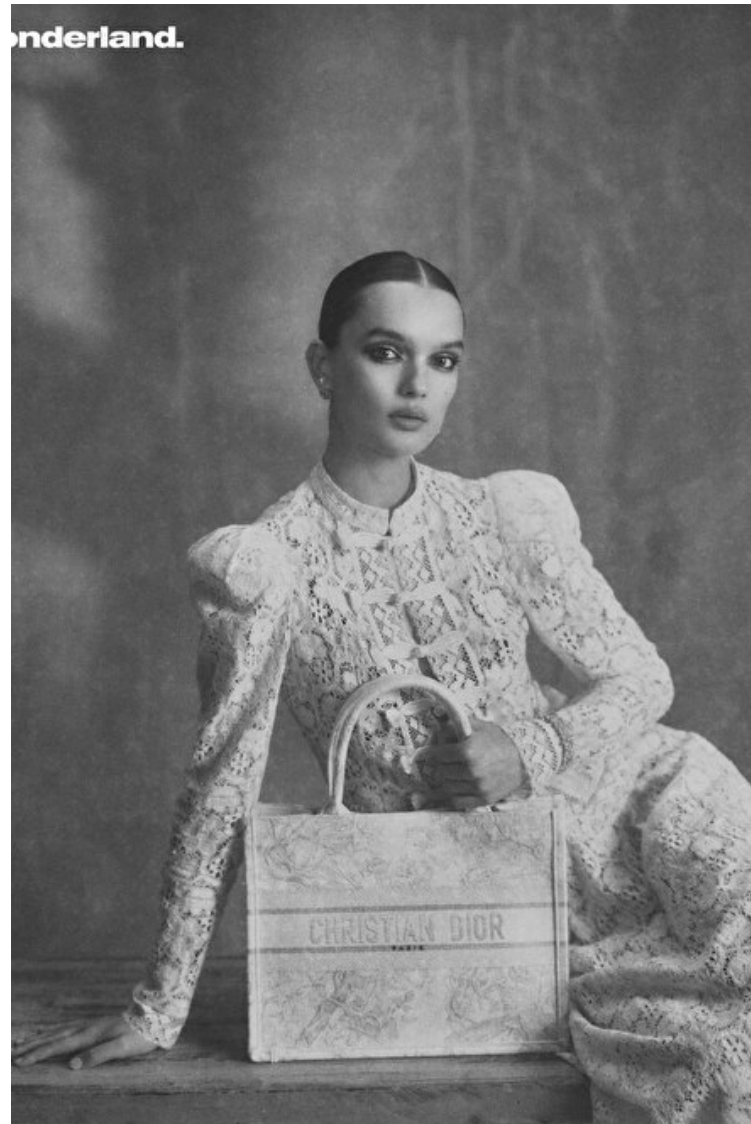

Bust 76cm / 30"

Waist 59cm / 23"

Hips 86cm / 34"

Shoes EU/US/UK 38 / 7.5 / 5

Eyes Brown

Hair Brown

Cup A

Beck Hume