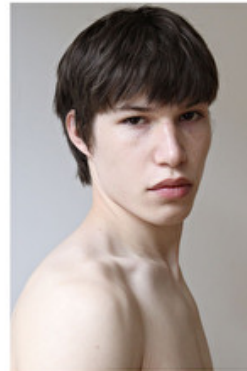

Height 184cm / 6' 0.5"

Chest 97cm / 38"

Waist 72cm / 28.5"

Hips 87cm / 34.5"

Shoes EU/US/UK 42.5 / 10 / 8.5

Eyes Brown

Hair Brown

BENJAMIN BROUCK