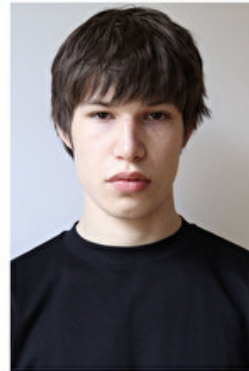

Height 184cm / 6' 0.5"

Chest 97cm / 38"

Waist 72cm / 28.5"

Hips 87cm / 34.5"

Shoes EU/US/UK 42.5 / 10 / 8.5

Eyes Brown

Hair Brown

BENJAMIN BROUCK

HEIGHT 184CM BUST 97CM WAIST 72CM HIPS 87CM EYES BROWN HAIR BROWN

182 RUE DE RIVOLI, 75001, PARIS
TEL: + 33 (0) 1 40 20 15 15