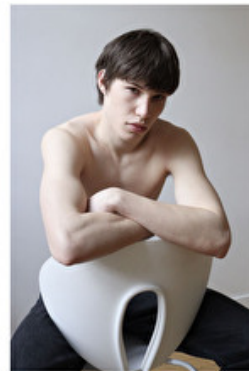

BENJAMIN BROUCK

Height 184cm / 6' 0.5"

Chest 97cm / 38"

Waist 72cm / 28.5"

Hips 87cm / 34.5"

Shoes EU/US/UK 42.5 / 10 / 8.5

Eyes Brown

Hair Brown

Height 184cm / 6' 0.5"

Chest 97cm / 38"

Waist 72cm / 28.5"

Hips 87cm / 34.5"

Shoes EU/US/UK 42.5 / 10 / 8.5

Eyes Brown

Hair Brown

BENJAMIN BROUCK