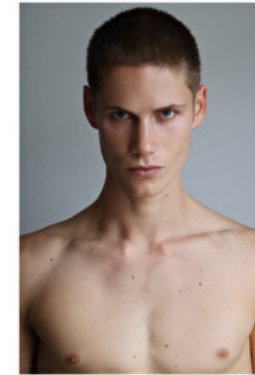

Select

MODEL MANAGEMENT

BENJAMIN ZECH

HEIGHT 190CM BUST 99CM WAIST 78CM HIPS 92CM EYES BLUE HAIR BLOND

182 RUE DE RIVOLI, 75001, PARIS
TEL: + 33 (0) 1 40 20 15 15