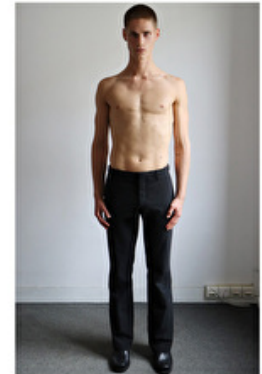

Height 190cm / 6' 3.0"

Chest 99cm / 39"

Waist 78cm / 30.5"

Hips 92cm / 36"

Shoes EU/US/UK 42 / 9.5 / 8

Eyes Blue

Hair Blond

Suit size 48cm / 38"

Select

MODEL MANAGEMENT

BENJAMIN ZECH

HEIGHT 190CM BUST 99CM WAIST 78CM HIPS 92CM EYES BLUE HAIR BLOND

182 RUE DE RIVOLI, 75001, PARIS
TEL: + 33 (0) 1 40 20 15 15