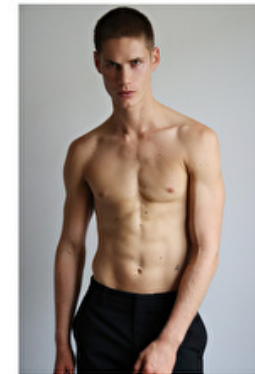

Select

MODEL MANAGEMENT

BENJAMIN ZECH

HEIGHT 190CM BUST 99CM WAIST 78CM HIPS 92CM EYES BLUE HAIR BLOND

182 RUE DE RIVOLI, 75001, PARIS
TEL: + 33 (0) 1 40 20 15 15