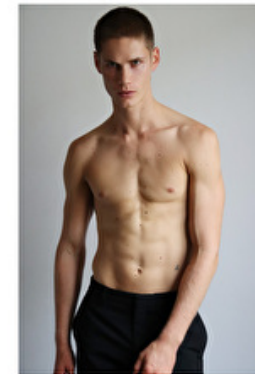

Height 190cm / 6' 3.0"

Chest 99cm / 39"

Waist 78cm / 30.5"

Hips 92cm / 36"

Shoes EU/US/UK 42 / 9.5 / 8

Eyes Blue

Hair Blond

Suit size 48cm / 38"

Select

MODEL MANAGEMENT

BENJAMIN ZECH

HEIGHT 190CM BUST 99CM WAIST 78CM HIPS 92CM EYES BLUE HAIR BLOND

182 RUE DE RIVOLI, 75001, PARIS
TEL: + 33 (0) 1 40 20 15 15