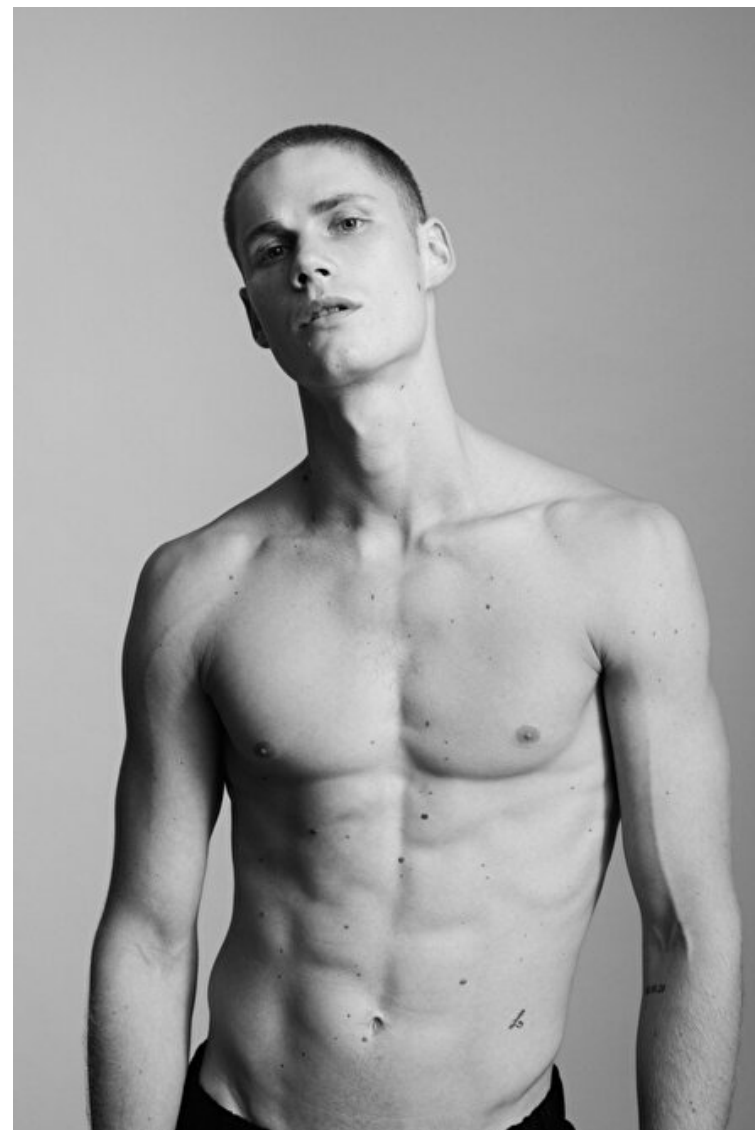

Select

MODEL MANAGEMENT

182 Rue de Rivoli, Paris, 75001, Ile-de-France, France

Phone: +33 (0) 1 40 20 15 15 Email: info.paris@selectmodel.com Website: <https://selectmodel.com/>

BENJAMIN ORLANDO

Height 190cm / 6' 3.0"

Chest 99cm / 39"

Waist 78cm / 30.5"

Hips 92cm / 36"

Shoes EU/US/UK 42 / 9.5 / 8

Eyes Blue

Hair Blond

Suit size 48cm / 38"