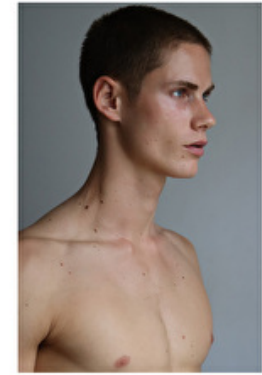

Select

MODEL MANAGEMENT

BENJAMIN ZECH

HEIGHT 190CM BUST 99CM WAIST 78CM HIPS 92CM EYES BLUE HAIR BLOND

182 RUE DE RIVOLI, 75001, PARIS
TEL: + 33 (0) 1 40 20 15 15