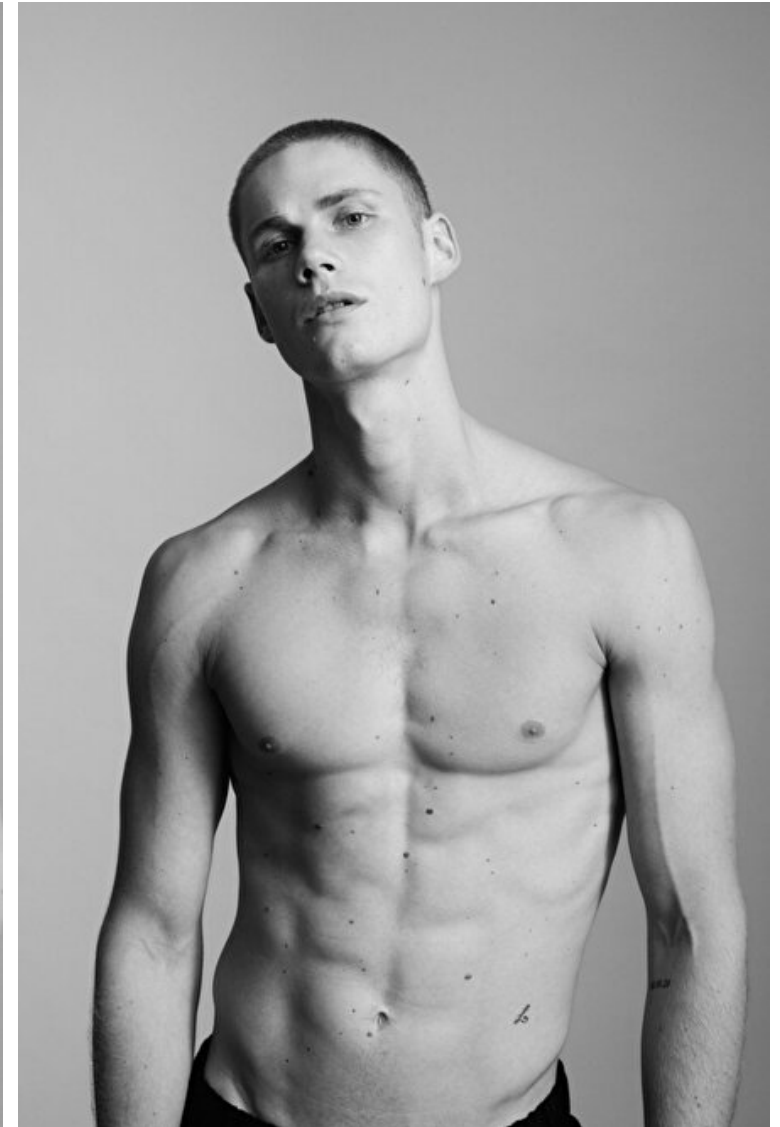

Select

MODEL MANAGEMENT

182 Rue de Rivoli, Paris, 75001, Île-de-France, France

Phone: +33 (0) 1 40 20 15 15 Email: info.paris@selectmodel.com Website: <https://selectmodel.com/>

BENJAMIN ZECH

Height 190cm / 6' 3.0"

Chest 99cm / 39"

Waist 78cm / 30.5"

Hips 92cm / 36"

Shoes EU/US/UK 42 / 9.5 / 8

Eyes Blue

Hair Blond

Suit size 48cm / 38"