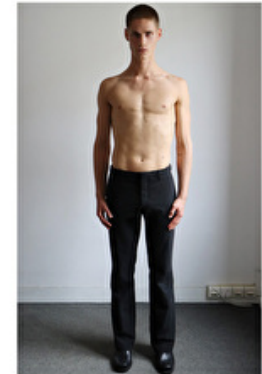

Select

MODEL MANAGEMENT

BENJAMIN ZECH

HEIGHT 190CM BUST 99CM WAIST 78CM HIPS 92CM EYES BLUE HAIR BLOND

182 RUE DE RIVOLI, 75001, PARIS
TEL: + 33 (0) 1 40 20 15 15