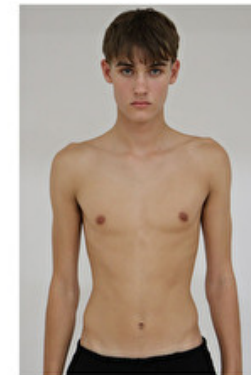

Select

MODEL MANAGEMENT

BERTIE BENTON-HUGHES

HEIGHT 188CM BUST 89CM WAIST 73CM HIPS 92CM EYES BLUE HAIR BROWN

182 RUE DE RIVOLI, 75001, PARIS
TEL: + 33 (0) 1 40 20 15 15