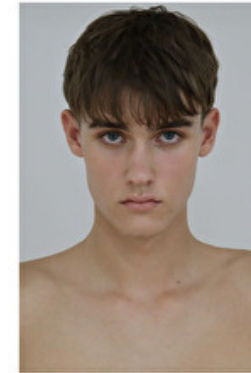

Select

MODEL MANAGEMENT

BERTIE BENTON-HUGHES

HEIGHT 188CM BUST 89CM WAIST 73CM HIPS 92CM EYES BLUE HAIR BROWN

182 RUE DE RIVOLI, 75001, PARIS
TEL: + 33 (0) 1 40 20 15 15