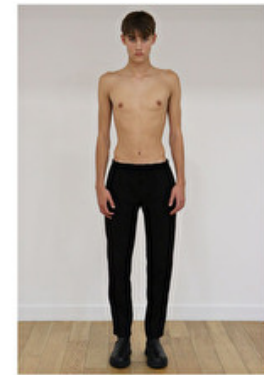

Select

MODEL MANAGEMENT

BERTIE BENTON-HUGHES

HEIGHT 188CM BUST 89CM WAIST 73CM HIPS 92CM EYES BLUE HAIR BROWN

182 RUE DE RIVOLI, 75001, PARIS
TEL: + 33 (0) 1 40 20 15 15