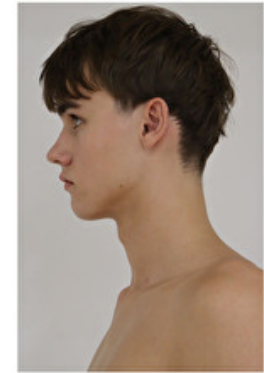

Select

MODEL MANAGEMENT

BERTIE BENTON-HUGHES

HEIGHT 188CM BUST 89CM WAIST 73CM HIPS 92CM EYES BLUE HAIR BROWN

182 RUE DE RIVOLI, 75001, PARIS
TEL: + 33 (0) 1 40 20 15 15