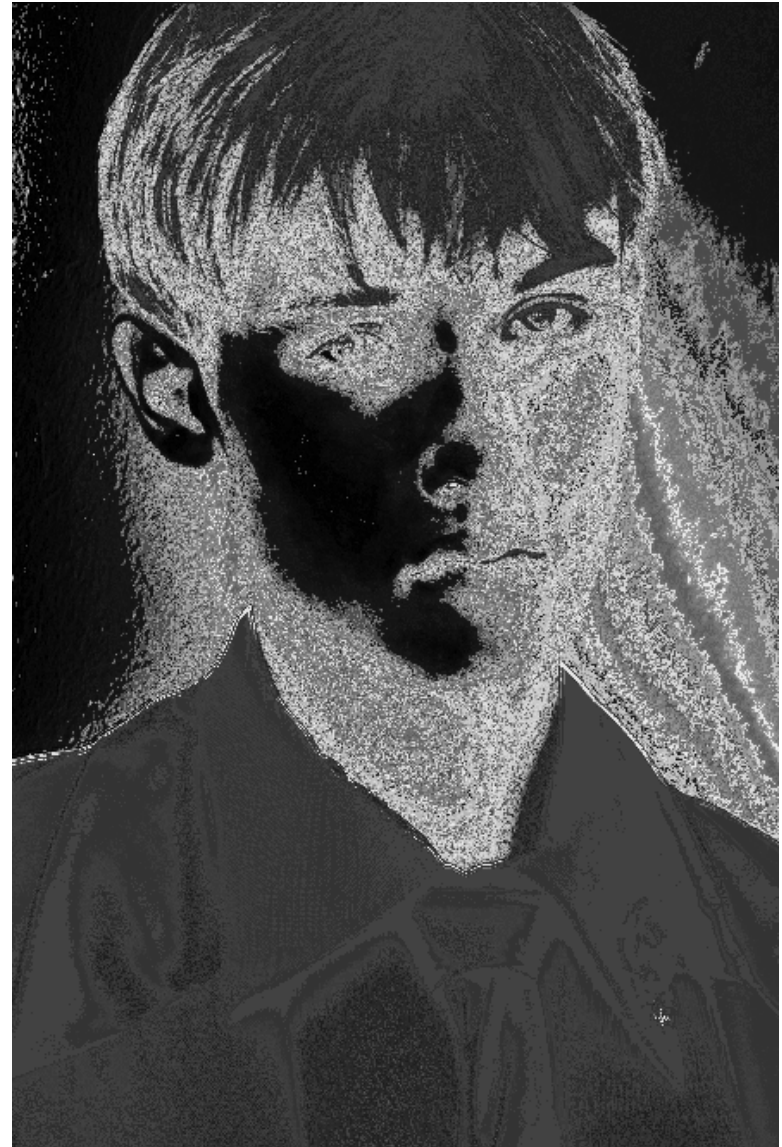

BERTIE BENTON-HUGHES

Height 188cm / 6' 2.0"

Chest 87cm / 34.5"

Waist 68cm / 27"

Hips 87cm / 34.5"

Shoes EU/US/UK 43 / 10.5 / 9

Eyes Blue

Hair Light brown

Suit size 48cm / 38"