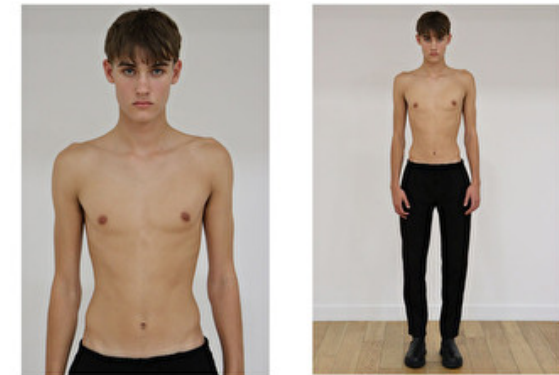

Select

MODEL MANAGEMENT