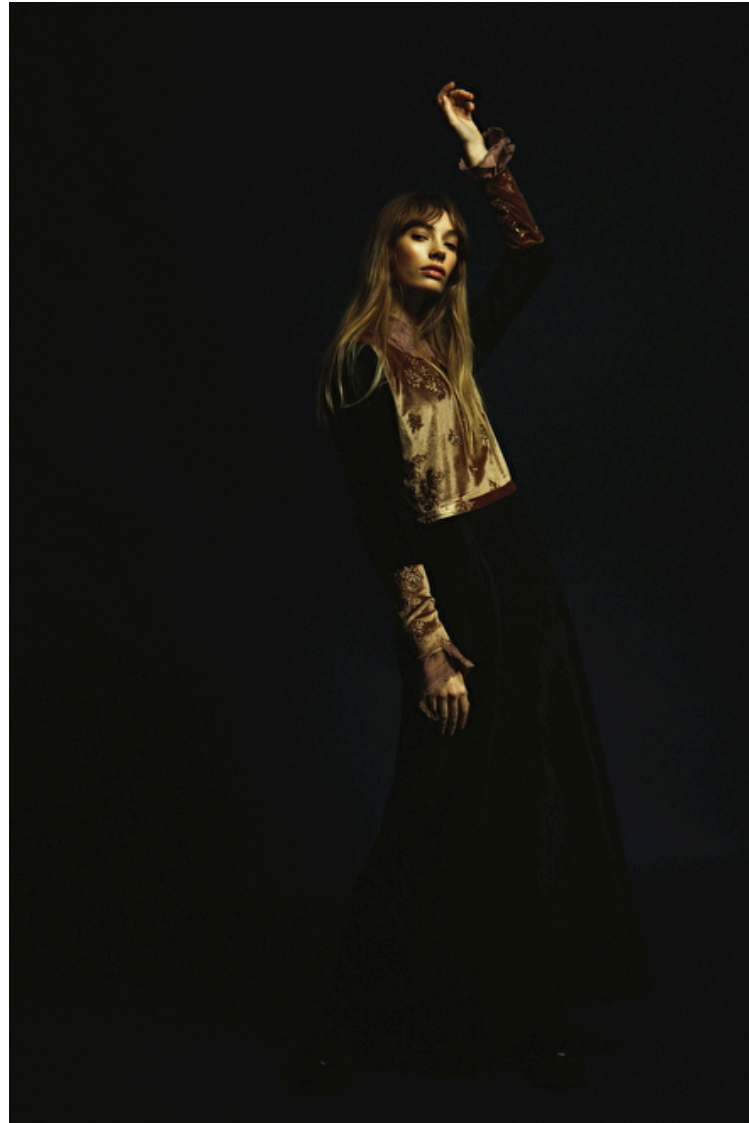

Select

MODEL MANAGEMENT

182 Rue de Rivoli, Paris, 75001, Ile-de-France, France

Phone: +33 (0) 1 40 20 15 15 Email: info.paris@selectmodel.com Website: <https://selectmodel.com/>

Bertille

Height 170cm / 5' 7.0"

Bust 74cm / 29"

Waist 57cm / 22.5"

Hips 84cm / 33"

Shoes EU/US/UK 37 / 6.5 / 4

Eyes Blue grey

Hair Dark blond