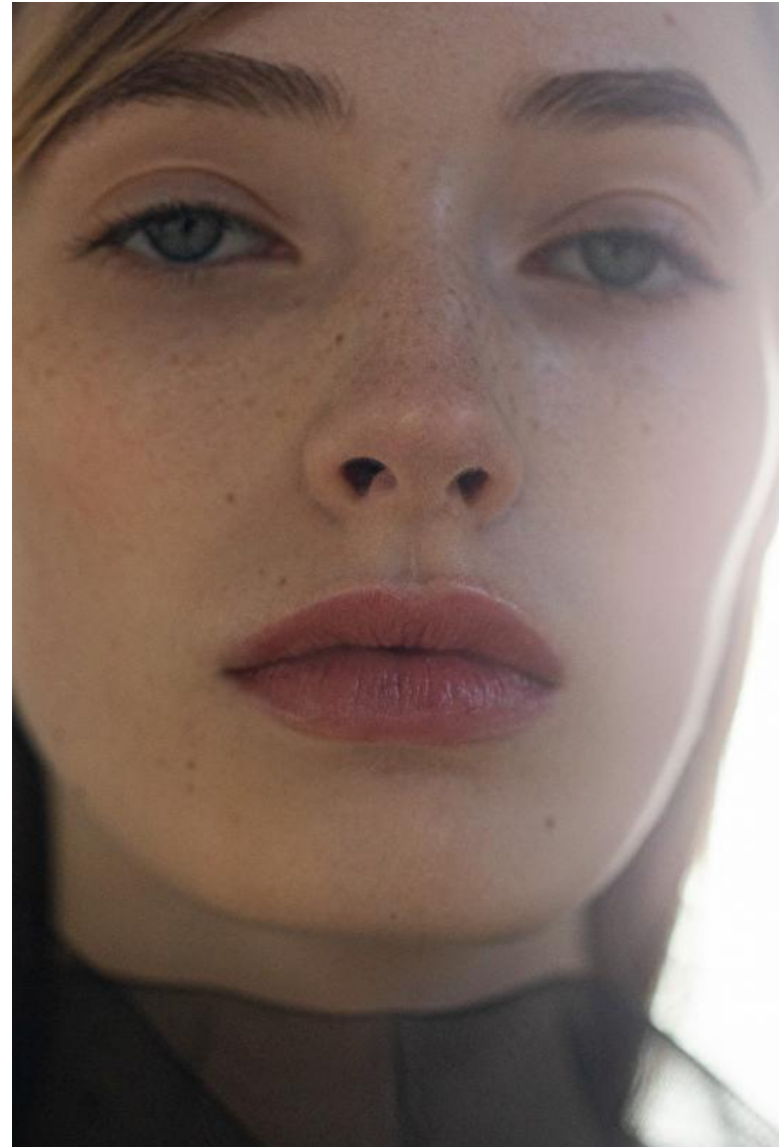

Bertille

Height 170cm / 5' 7.0"

Bust 74cm / 29"

Waist 57cm / 22.5"

Hips 84cm / 33"

Shoes EU/US/UK 37 / 6.5 / 4

Eyes Blue grey

Hair Dark blond