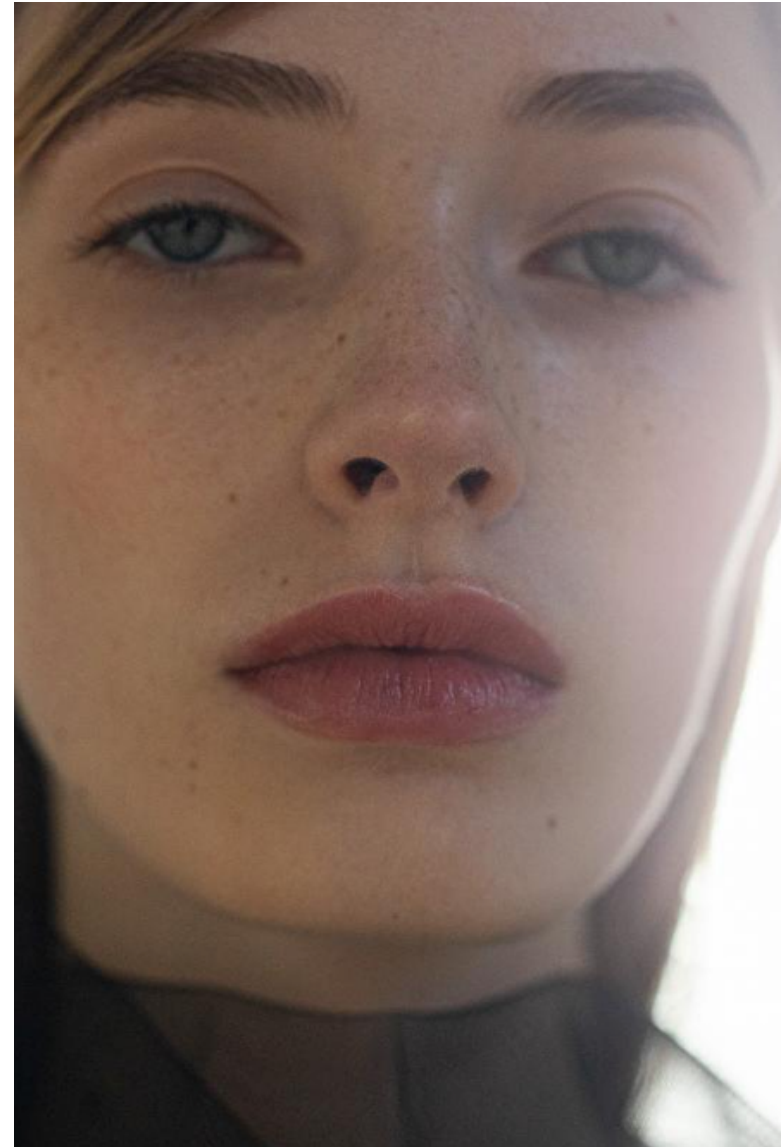

Bertille

Height 170cm / 5' 7.0"

Bust 74cm / 29"

Waist 57cm / 22.5"

Hips 84cm / 33"

Shoes EU/US/UK 37 / 6.5 / 4

Eyes Blue grey

Hair Dark blond