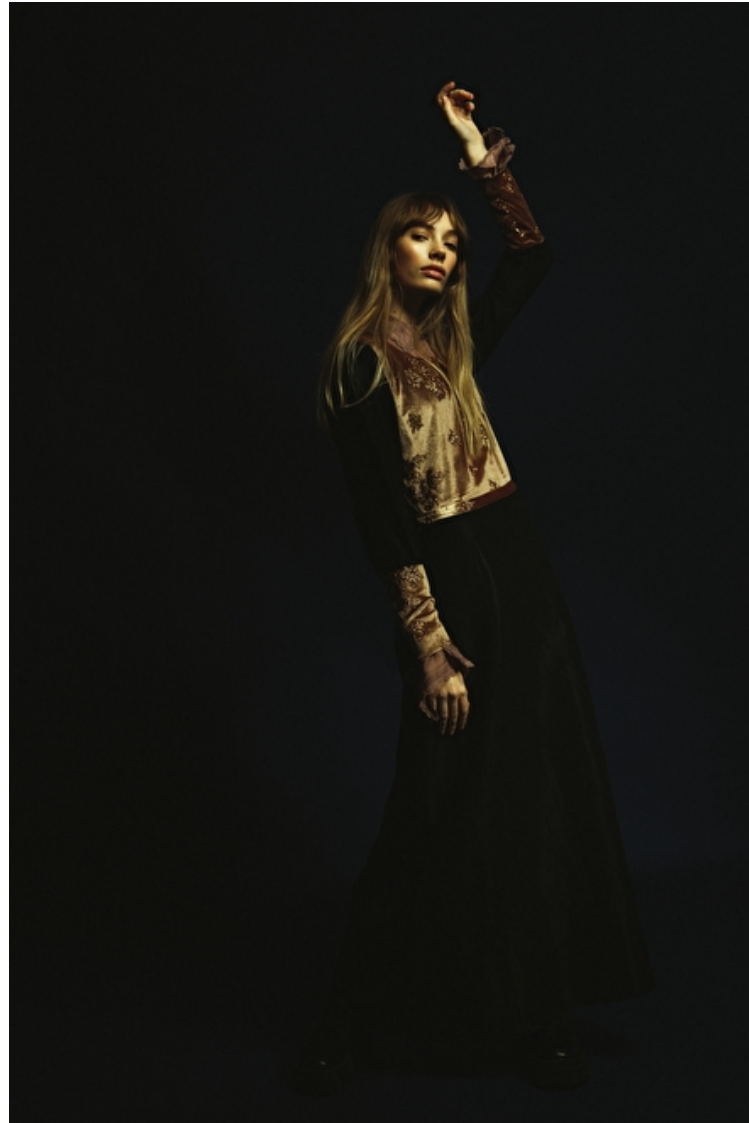

Select

MODEL MANAGEMENT

182 Rue de Rivoli, Paris, 75001, Ile-de-France, France

Phone: +33 (0) 1 40 20 15 15 Email: info.paris@selectmodel.com Website: <https://selectmodel.com/>

Bertille

Height 170cm / 5' 7.0"

Bust 74cm / 29"

Waist 57cm / 22.5"

Hips 84cm / 33"

Shoes EU/US/UK 37 / 6.5 / 4

Eyes Blue grey

Hair Dark blond