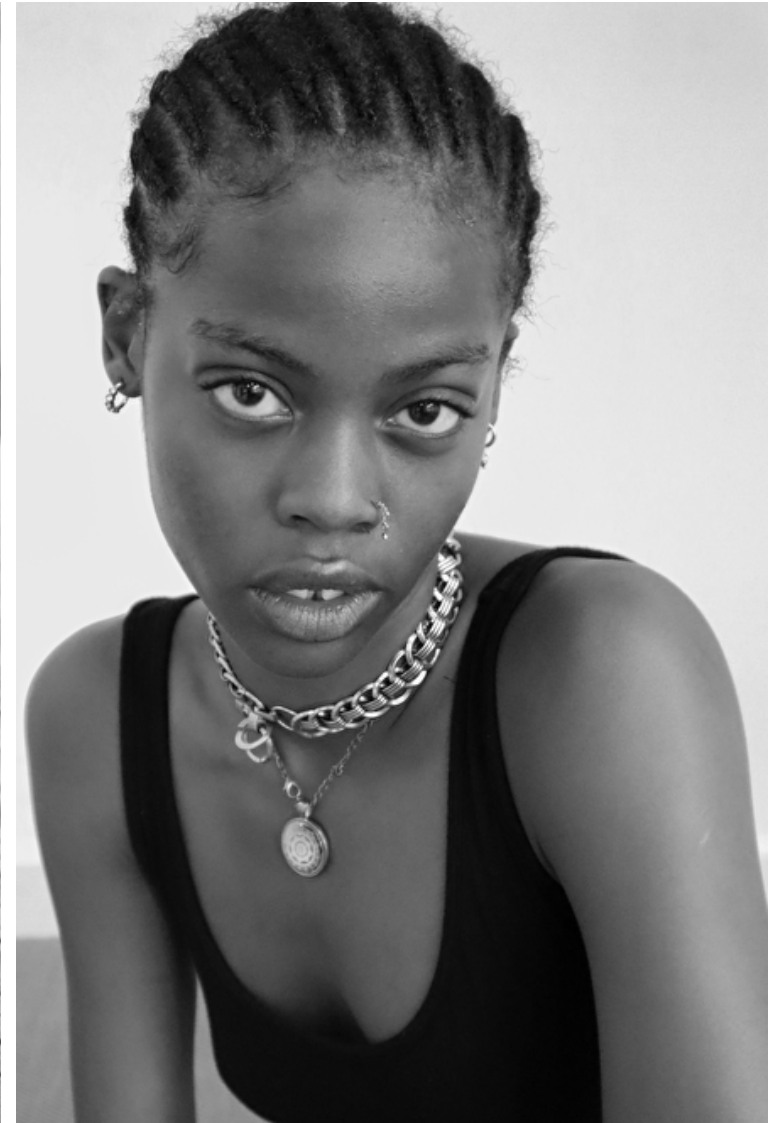

Select

MODEL MANAGEMENT

182 Rue de Rivoli, Paris, 75001, Ile-de-France, France

Phone: +33 (0) 1 40 20 15 15 Email: info.paris@selectmodel.com Website: <https://selectmodel.com/>

BIBI

Height 177cm / 5' 9.5"

Bust 79cm / 31"

Waist 63cm / 25"

Hips 91cm / 36"

Shoes EU/US/UK 41 / 9.5 / 8

Eyes Brown

Hair Brown

Size EU/US 36 / 6