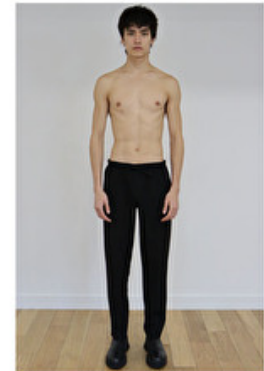

Waist 69cm / 27"

Hips 87cm / 34.5"

Shoes EU/US/UK 44.5 / 11.5 /
10

Eyes Brown

Hair Brown

Suit size 48cm / 38"

BRAD LEE

Height 185cm / 6' 1.0"

Chest 90cm / 35.5"

Waist 69cm / 27"

Hips 87cm / 34.5"

Shoes EU/US/UK 44.5 / 11.5 /
10

Eyes Brown

Hair Brown

Suit size 48cm / 38"

Select

MODEL MANAGEMENT

BRAD LEE

HEIGHT 190CM BUST 90CM WAIST 69CM HIPS 87CM EYES BROWN HAIR BROWN

182 RUE DE RIVOLI, 75001, PARIS
TEL: + 33 (0) 1 40 20 15 15