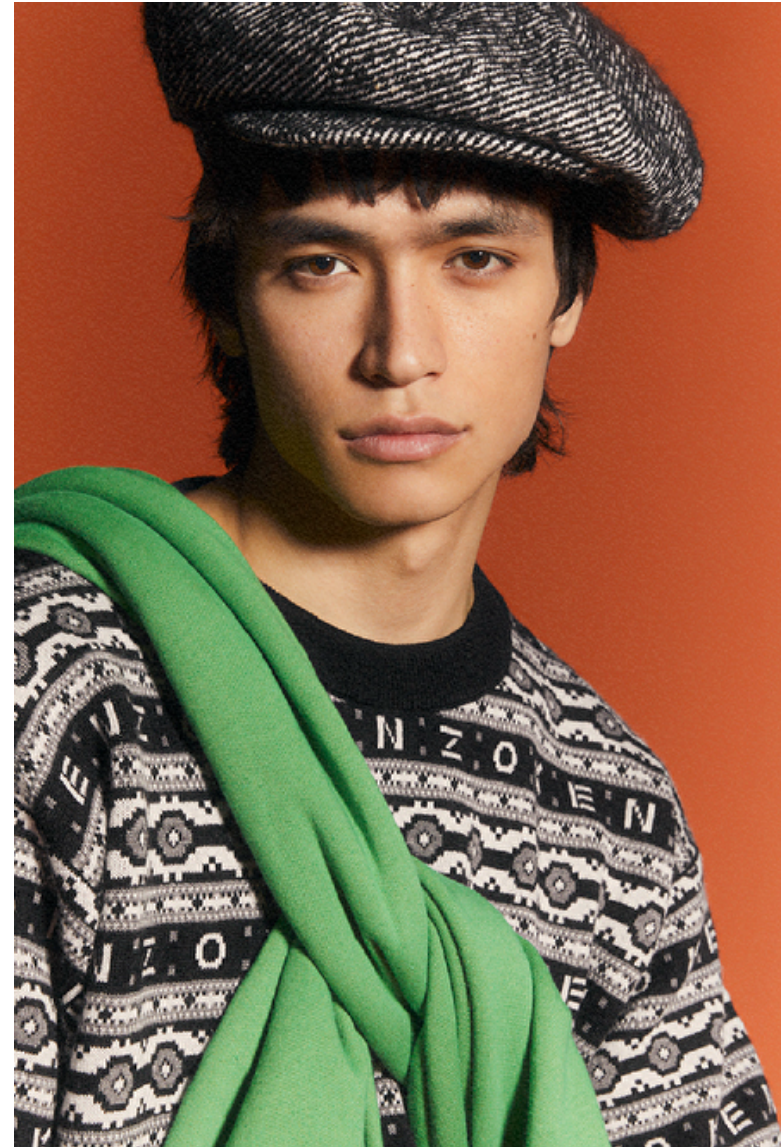

Select

MODEL MANAGEMENT

182 Rue de Rivoli, Paris, 75001, Ile-de-France, France

Phone: +33 (0) 1 40 20 15 15 Email: info.paris@selectmodel.com Website: <https://selectmodel.com/>

BRAD LEE

Height 185cm / 6' 1.0"

Chest 90cm / 35.5"

Waist 69cm / 27"

Hips 87cm / 34.5"

Shoes EU/US/UK 44.5 / 11.5 / 10

Eyes Brown

Hair Brown

Suit size 48cm / 38"