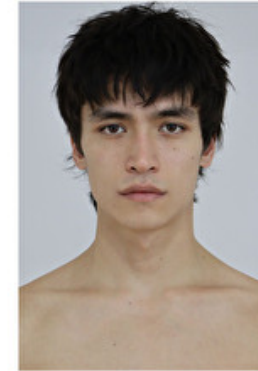

Waist 69cm / 27"

Hips 87cm / 34.5"

Shoes EU/US/UK 44.5 / 11.5 /
10

Eyes Brown

Hair Brown

Suit size 48cm / 38"

BRAD LEE

Height 185cm / 6' 1.0"

Chest 90cm / 35.5"

Waist 69cm / 27"

Hips 87cm / 34.5"

Shoes EU/US/UK 44.5 / 11.5 /
10

Eyes Brown

Hair Brown

Suit size 48cm / 38"

Select

MODEL MANAGEMENT

BRAD LEE

HEIGHT 190CM BUST 90CM WAIST 69CM HIPS 87CM EYES BROWN HAIR BROWN

182 RUE DE RIVOLI, 75001, PARIS
TEL: + 33 (0) 1 40 20 15 15