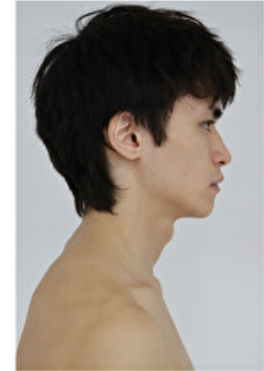

Waist 69cm / 27"

Hips 87cm / 34.5"

Shoes EU/US/UK 44.5 / 11.5 /
10

Eyes Brown

Hair Brown

Suit size 48cm / 38"

BRAD LEE

Height 185cm / 6' 1.0"

Chest 90cm / 35.5"

Waist 69cm / 27"

Hips 87cm / 34.5"

Shoes EU/US/UK 44.5 / 11.5 /
10

Eyes Brown

Hair Brown

Suit size 48cm / 38"

Select

MODEL MANAGEMENT

BRAD LEE

HEIGHT 190CM BUST 90CM WAIST 69CM HIPS 87CM EYES BROWN HAIR BROWN

182 RUE DE RIVOLI, 75001, PARIS
TEL: + 33 (0) 1 40 20 15 15