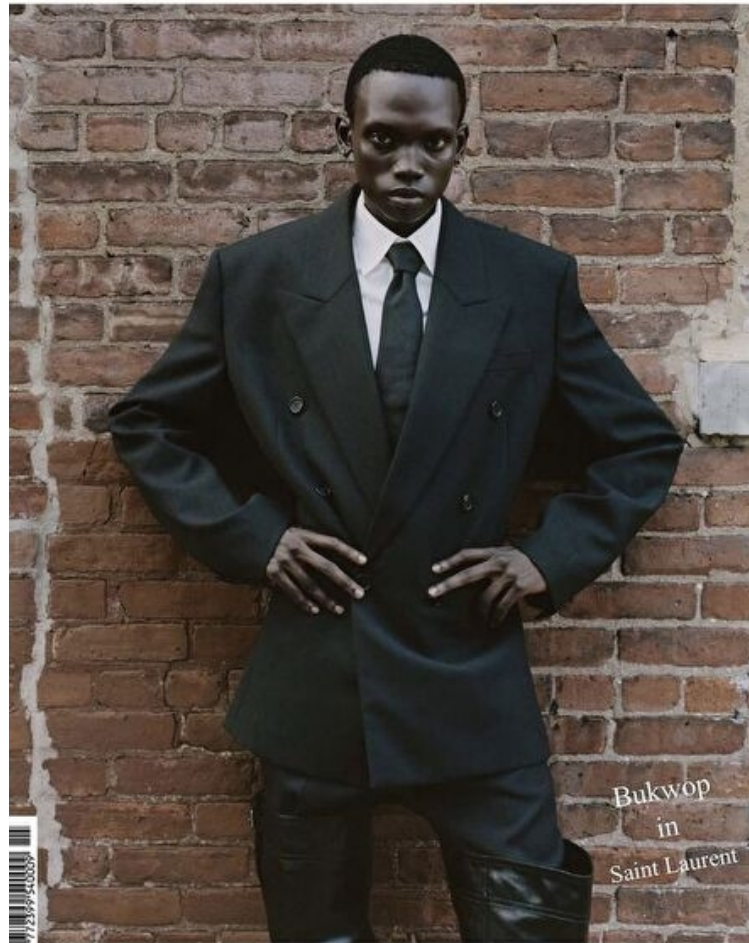

Inseam 82cm / 32.5"

Neck 36cm / 14"

Suit size 48cm / 38"

Location NY / Texas

REPLICA MAN

AUTUMN 2025 - UK £10.00 US \$28.75

ART: PHOTOGRAPHY: FAS

Select