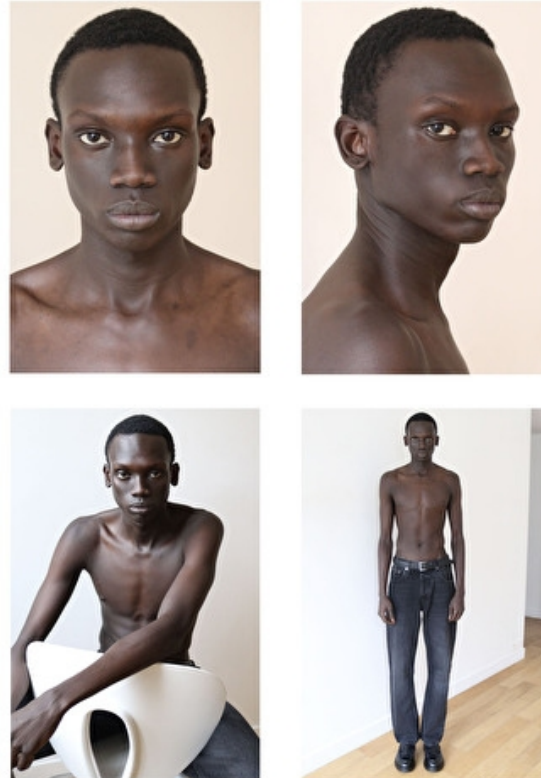

BUKWOP KIR

Select

MODEL MANAGEMENT

Height 188cm / 6' 2.0"

Chest 84cm / 33"

Waist 71cm / 28"

Hips 85cm / 33.5"

Shoes EU/US/UK 44 / 11 / 9.5

Eyes Brown

Hair Black

Inseam 82cm / 32.5"

Neck 36cm / 14"

Suit size 48cm / 38"

Location NY / Texas

BUKWOP KIR

HEIGHT 188CM BUST 84CM WAIST 71CM HIPS 85CM EYES BROWN HAIR BLACK