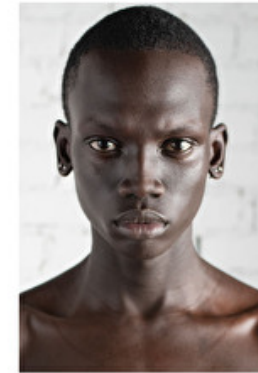

Select

MODEL MANAGEMENT

BUKWOP KIR

HEIGHT 189CM BUST 81CM WAIST 71CM HIPS 84CM EYES BROWN HAIR BLACK

182 RUE DE RIVOLI, 75001, PARIS
TEL: + 33 (0) 1 40 20 15 15