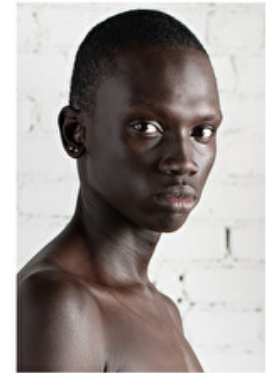

Select

MODEL MANAGEMENT

BUKWOP KIR

HEIGHT 189CM BUST 81CM WAIST 71CM HIPS 84CM EYES BROWN HAIR BLACK

182 RUE DE RIVOLI, 75001, PARIS
TEL: + 33 (0) 1 40 20 15 15