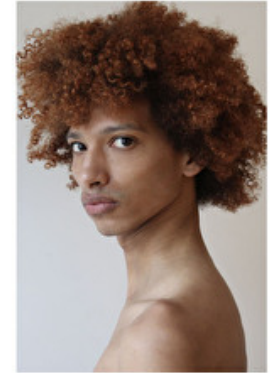

Select

MODEL MANAGEMENT

CAMERON SAMPSON

HEIGHT 186CM BUST 81CM WAIST 72CM HIPS 87CM EYES BROWN HAIR RED

182 RUE DE RIVOLI 75001, PARIS
TEL : +33 (0) 1 40 20 15 15