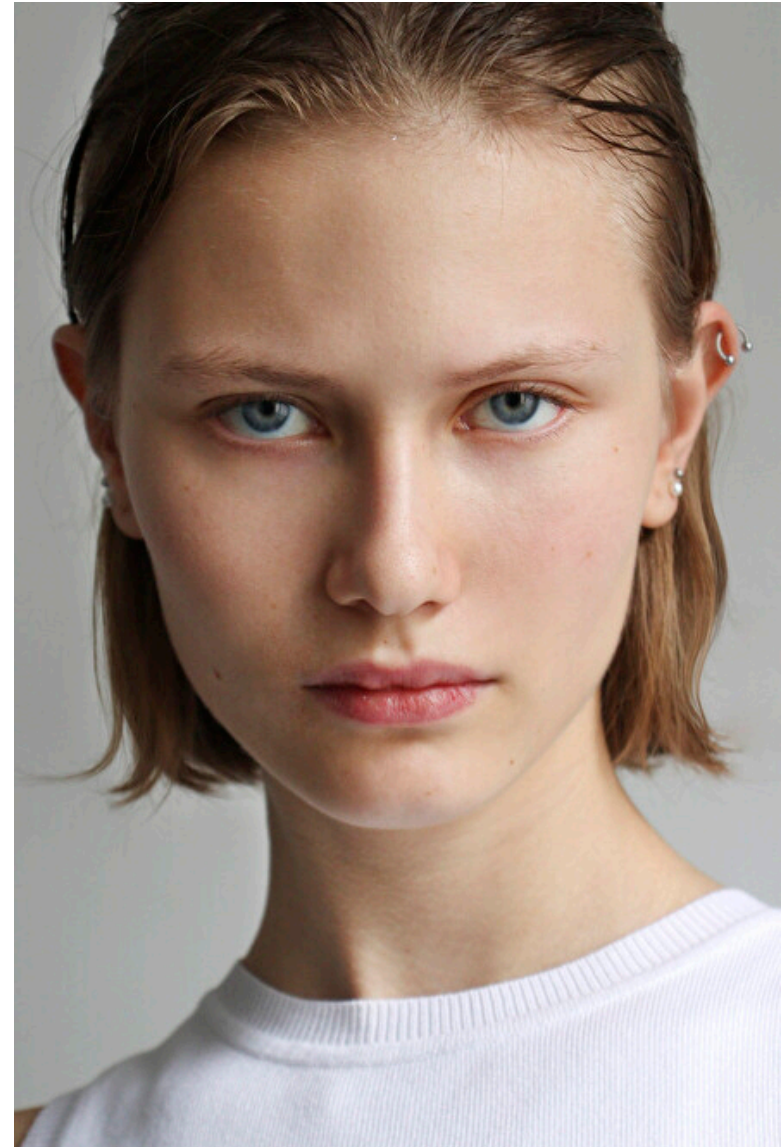

Carla Batinic

Height 178cm / 5' 10.0"

Bust 84cm / 33"

Waist 61cm / 24"

Hips 89cm / 35"

Shoes EU/US/UK 40 / 9 / 7

Eyes Blue

Hair Dark blond