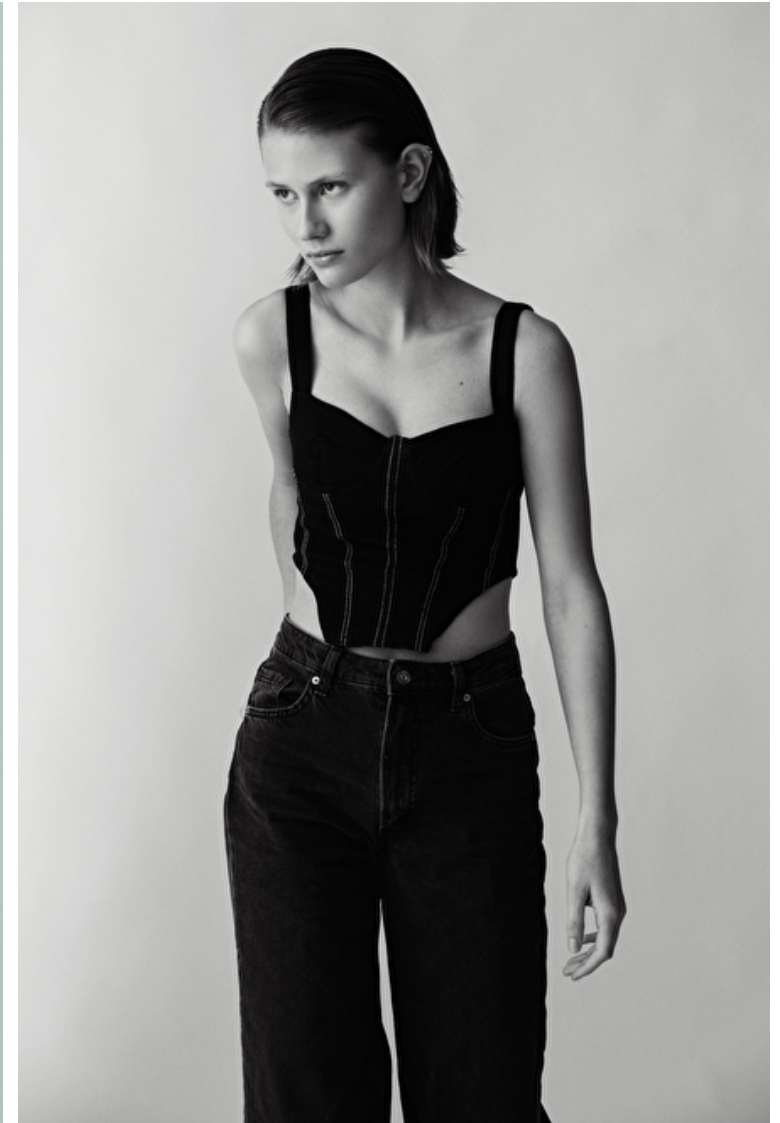

Select

MODEL MANAGEMENT

182 Rue de Rivoli, Paris, 75001, Île-de-France, France

Phone: +33 (0) 1 40 20 15 15 Email: info.paris@selectmodel.com Website: <https://selectmodel.com/>

Carla Batinic

Height 178cm / 5' 10.0"

Bust 84cm / 33"

Waist 61cm / 24"

Hips 89cm / 35"

Shoes EU/US/UK 40 / 9 / 7

Eyes Blue

Hair Dark blond