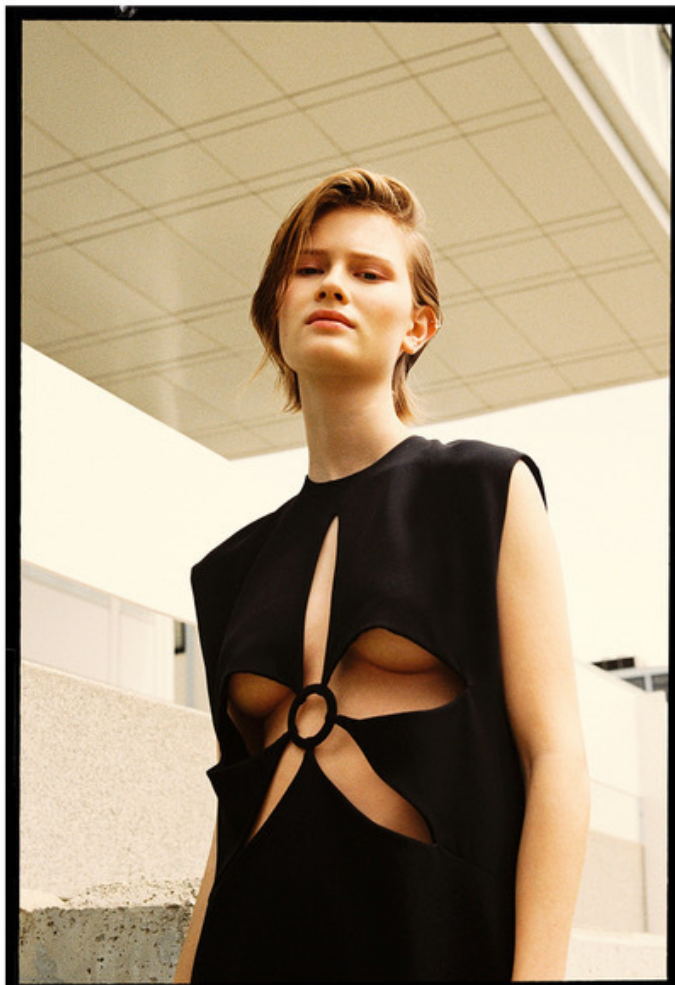

Select

MODEL MANAGEMENT

182 Rue de Rivoli, Paris, 75001, Île-de-France, France

Phone: +33 (0) 1 40 20 15 15 Email: info.paris@selectmodel.com Website: <https://selectmodel.com/>

Carla Batinic

Height 178cm / 5' 10.0"

Bust 84cm / 33"

Waist 61cm / 24"

Hips 89cm / 35"

Shoes EU/US/UK 40 / 9 / 7

Eyes Blue

Hair Dark blond