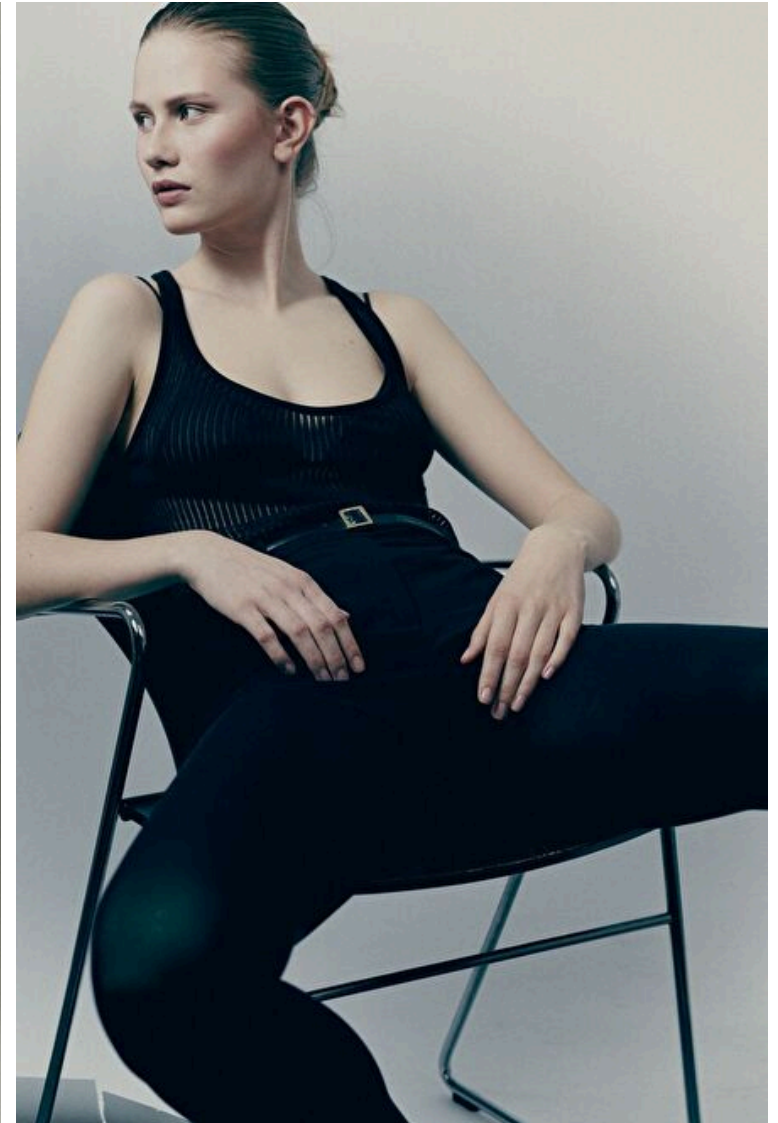

Select

MODEL MANAGEMENT

182 Rue de Rivoli, Paris, 75001, Île-de-France, France

Phone: +33 (0) 1 40 20 15 15 Email: info.paris@selectmodel.com Website: <https://selectmodel.com/>

Carla Batinic

Height 178cm / 5' 10.0"

Bust 84cm / 33"

Waist 61cm / 24"

Hips 89cm / 35"

Shoes EU/US/UK 40 / 9 / 7

Eyes Blue

Hair Dark blond