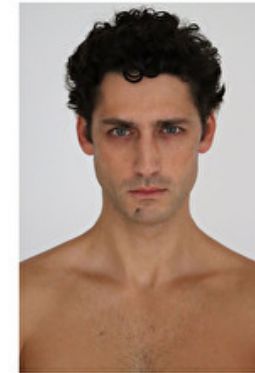

Select

MODEL MANAGEMENT