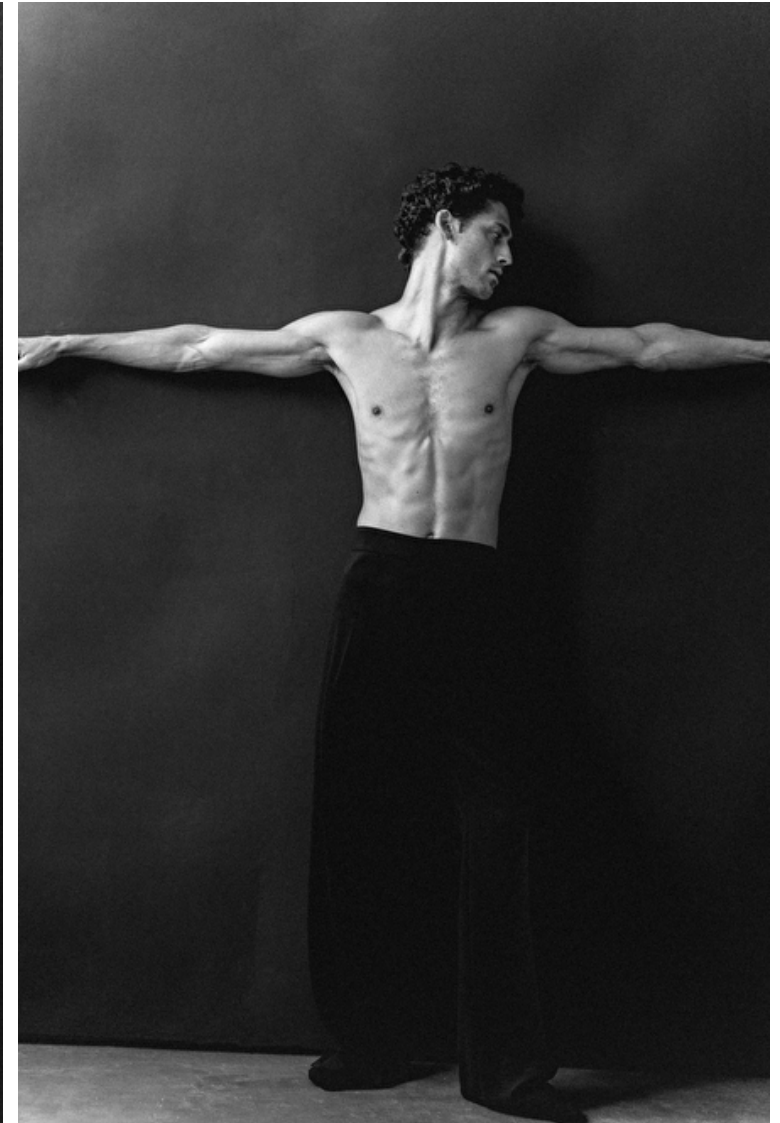

Select

MODEL MANAGEMENT

182 Rue de Rivoli, Paris, 75001, Ile-de-France, France

Phone: +33 (0) 1 40 20 15 15 Email: info.paris@selectmodel.com Website: <https://selectmodel.com/>

CARLOS FERRA

Height 184cm / 6' 0.5"

Chest 96cm / 38"

Waist 80cm / 31.5"

Hips 96cm / 38"

Shoes EU/US/UK 43 / 10.5 / 9

Hair Brown

Eyes Blue green

Inseam 78cm / 30.5"

Suit size 48cm / 38"

Suit cut Regular