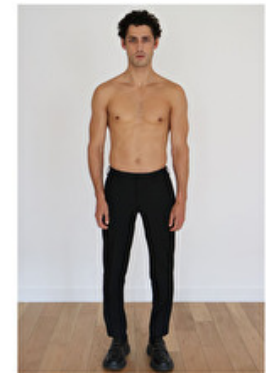

Select

MODEL MANAGEMENT