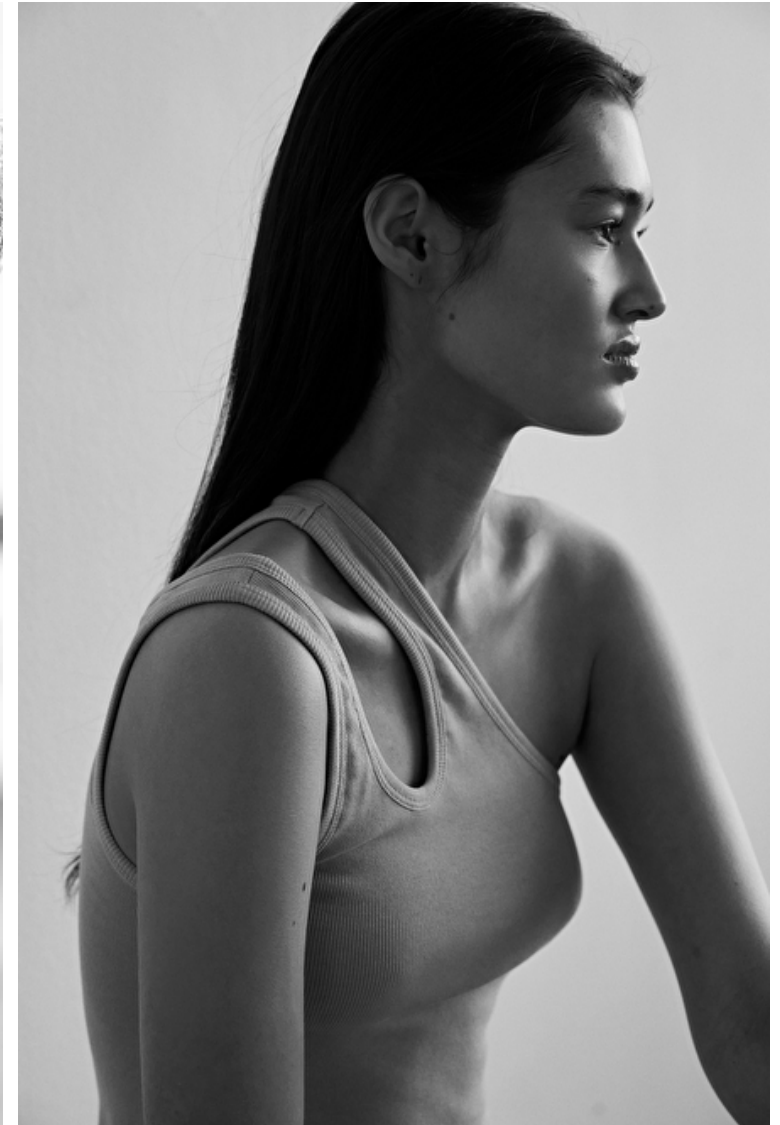

Bust 81cm / 32"

Waist 62cm / 24.5"

Hips 90cm / 35.5"

Shoes EU/US/UK 40 / 9 / 7

Eyes Brown

Hair Dark brown

Select

MODEL MANAGEMENT