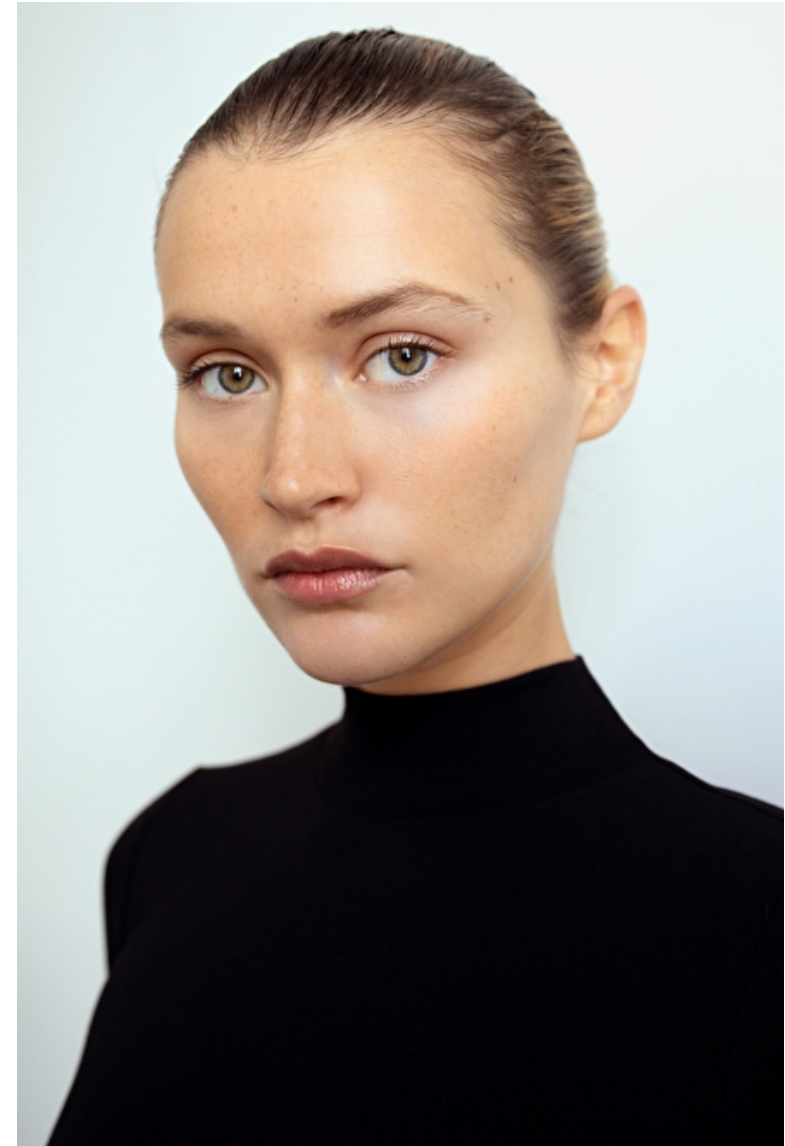

Chloé Lecareux

Height 173cm / 5' 8.0"

Bust 82cm / 32.5"

Waist 63cm / 25"

Hips 90cm / 35.5"

Shoes EU/US/UK 39 / 8 / 6

Eyes Blue green

Hair Blond