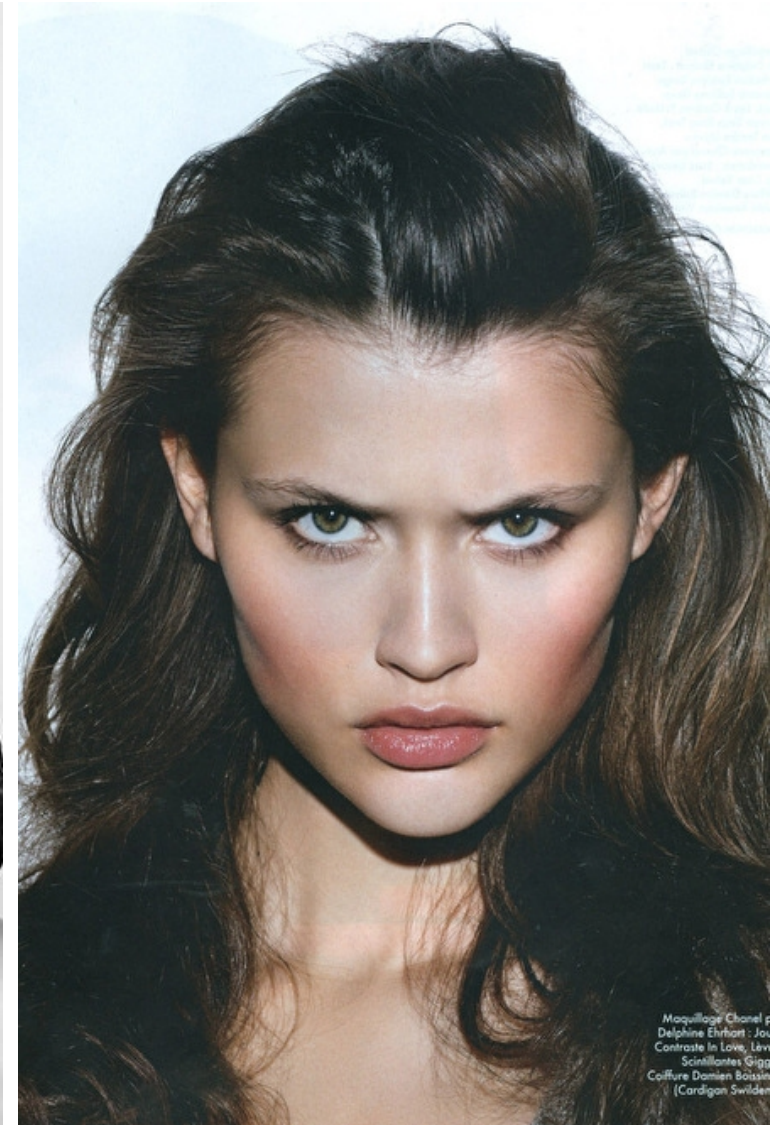

Select

MODEL MANAGEMENT

182 Rue de Rivoli, Paris, 75001, Ile-de-France, France

Phone: +33 (0) 1 40 20 15 15 Email: info.paris@selectmodel.com Website: <https://selectmodel.com/>

Chloé Lecareux

Height 173cm / 5' 8.0"

Bust 82cm / 32.5"

Waist 63cm / 25"

Hips 90cm / 35.5"

Shoes EU/US/UK 39 / 8 / 6

Eyes Blue green

Hair Blond