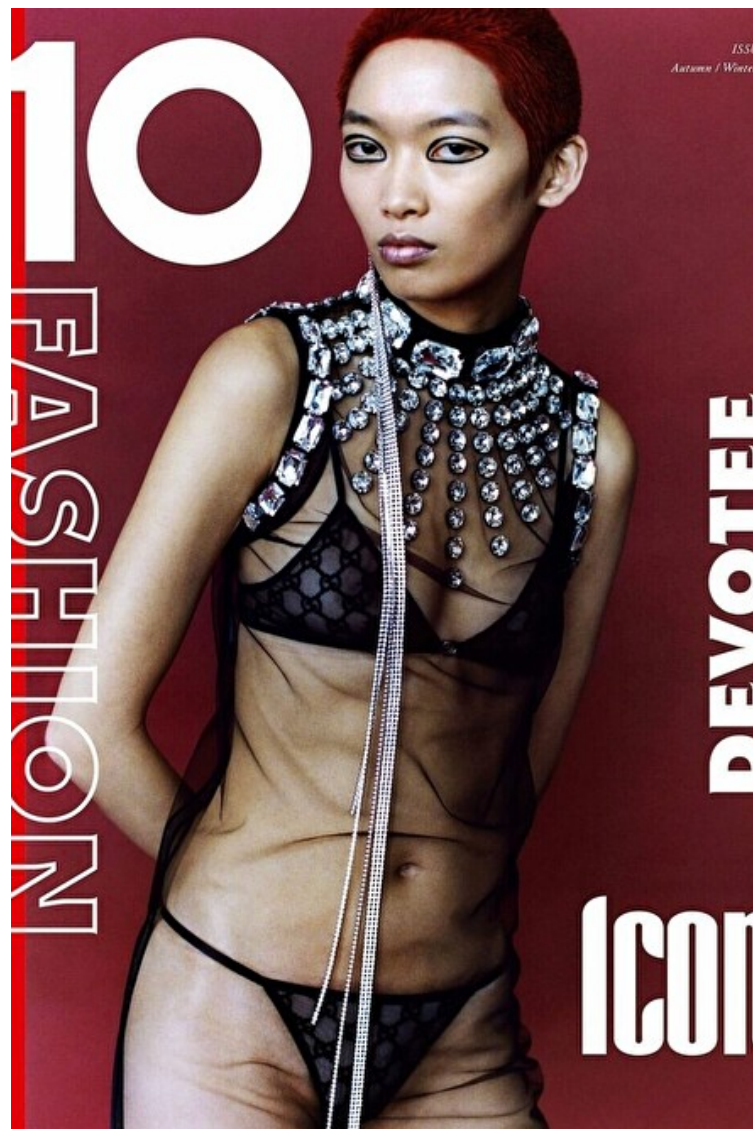

Bust 81cm / 32"

Waist 63cm / 25"

Hips 89cm / 35"

Shoes EU/US/UK 42 / 10.5 / 9

Eyes Dark brown

Hair Black

Select

MODEL MANAGEMENT