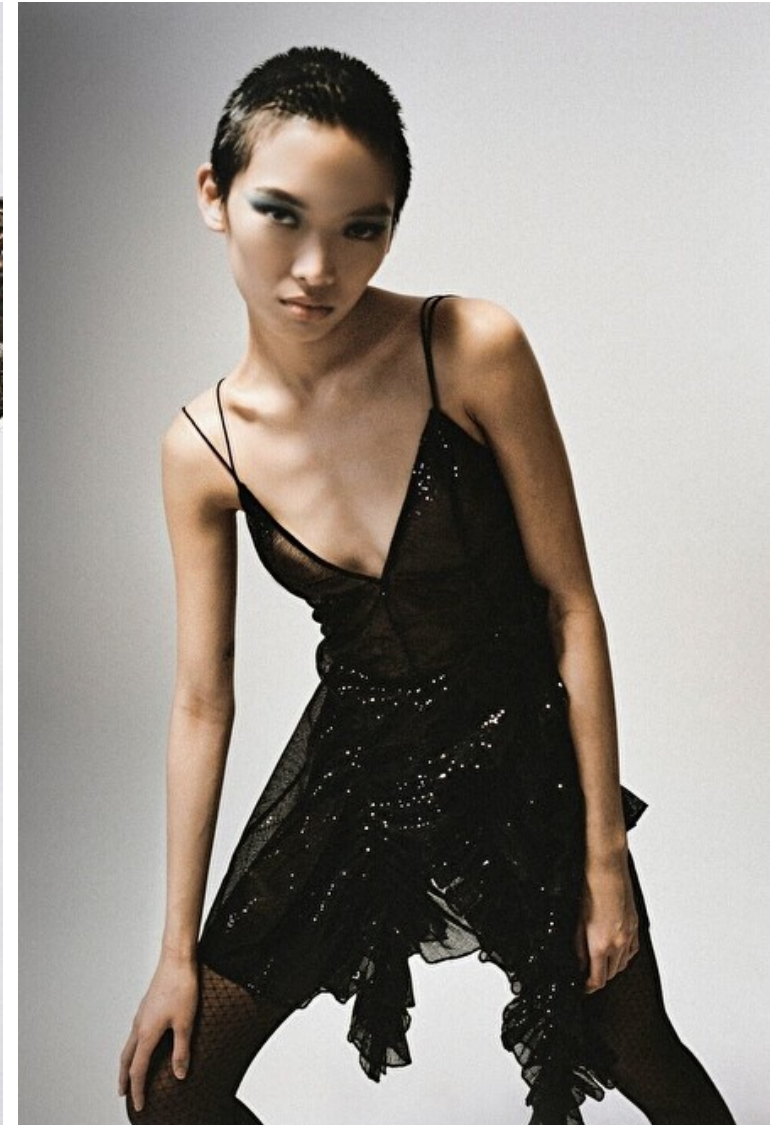

Select

MODEL MANAGEMENT

182 Rue de Rivoli, Paris, 75001, Ile-de-France, France

Phone: +33 (0) 1 40 20 15 15 Email: info.paris@selectmodel.com Website: <https://selectmodel.com/>

Chloe Nguyen

Height 178cm / 5' 10.0"

Bust 81cm / 32"

Waist 63cm / 25"

Hips 89cm / 35"

Shoes EU/US/UK 42 / 10.5 / 9

Eyes Dark brown

Hair Black