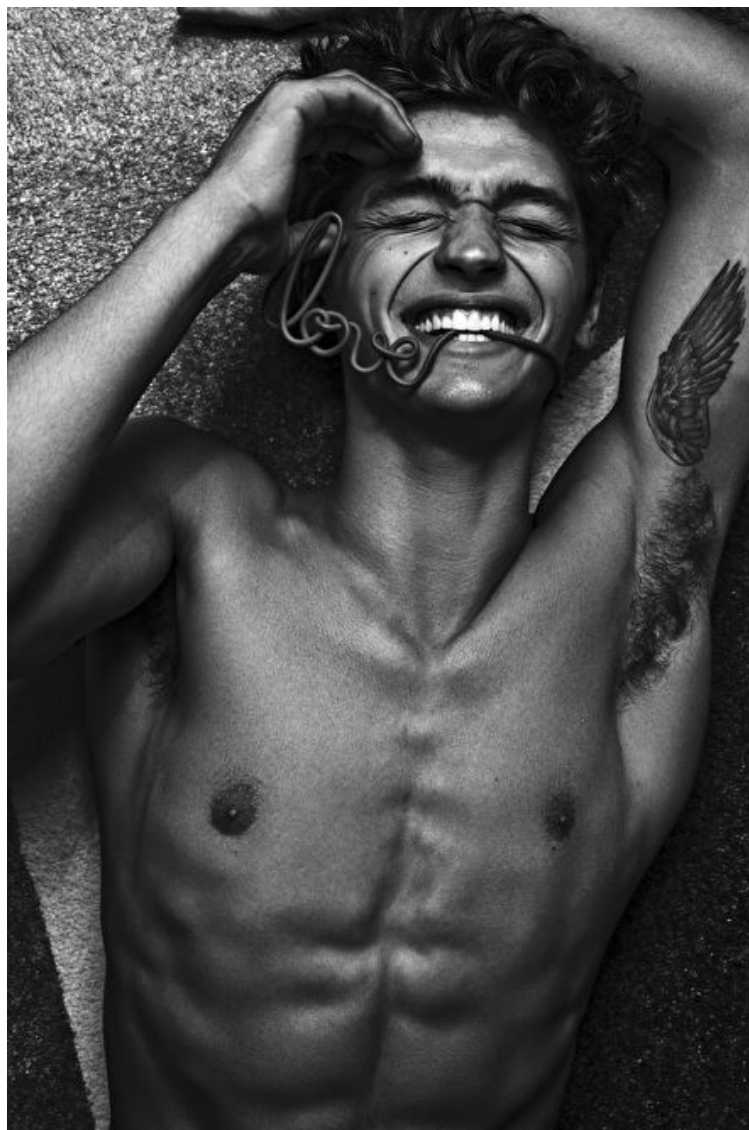

Select

MODEL MANAGEMENT

182 Rue de Rivoli, Paris, 75001, Ile-de-France, France

Phone: +33 (0) 1 40 20 15 15 Email: info.paris@selectmodel.com Website: <https://selectmodel.com/>

CHRIS COLVIN

Height 188cm / 6' 2.0"

Chest 90cm / 35.5"

Waist 72cm / 28.5"

Hips 90cm / 35.5"

Shoes EU/US/UK 46 / 12.5 / 11

Eyes Brown

Hair Black

Suit size 48cm / 38"