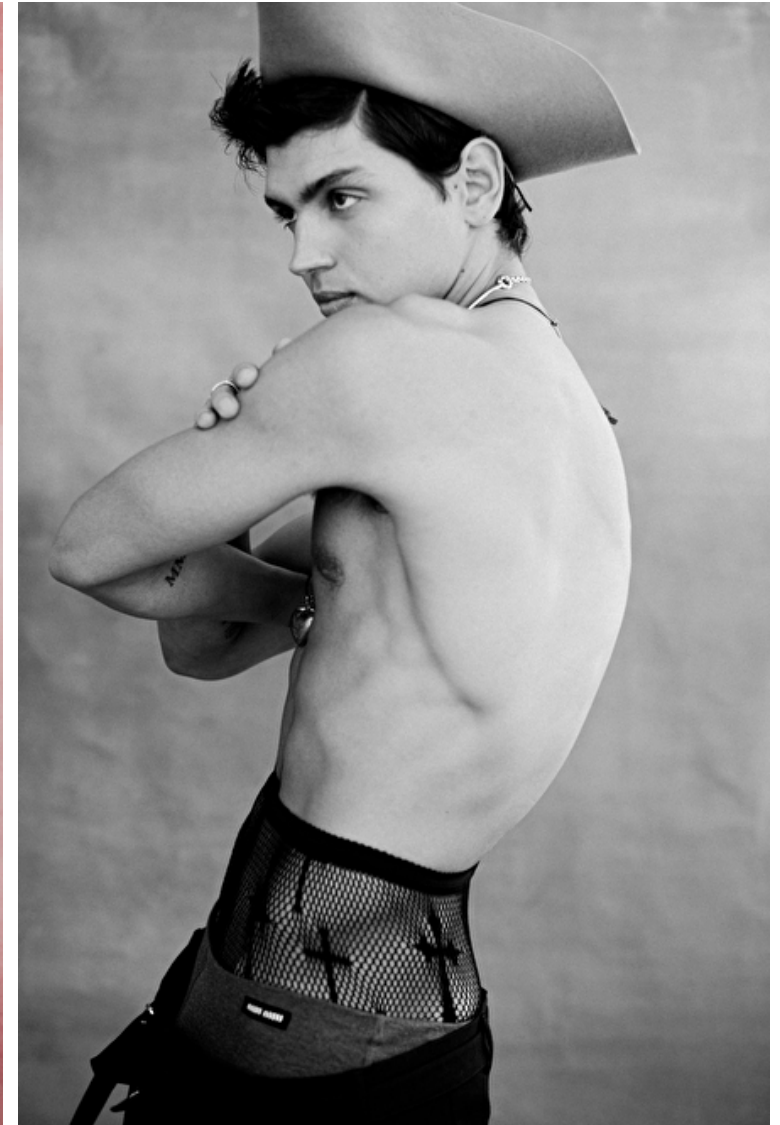

CHRIS COLVIN

Height 188cm / 6' 2.0"

Chest 90cm / 35.5"

Waist 72cm / 28.5"

Hips 90cm / 35.5"

Shoes EU/US/UK 46 / 12.5 / 11

Eyes Brown

Hair Black

Suit size 48cm / 38"