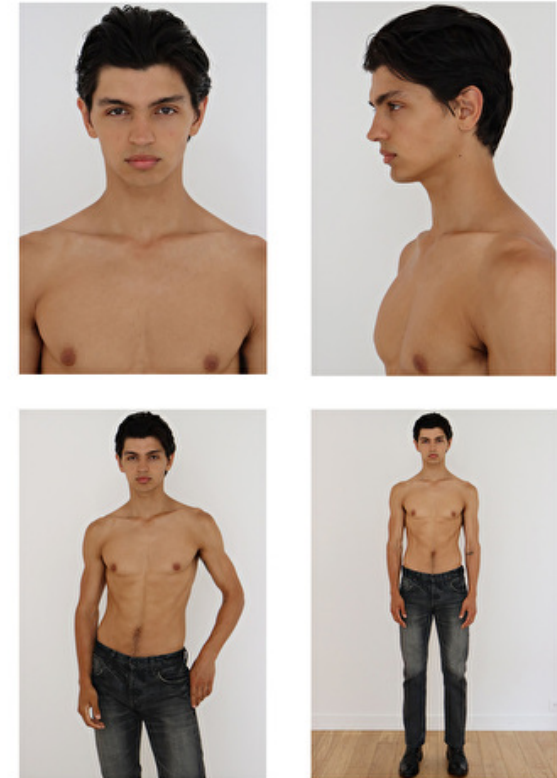

Select

MODEL MANAGEMENT

CHRIS COLVIN

HEIGHT 188CM BUST 98CM WAIST 79CM HIPS 95CM EYES BROWN HAIR BLACK

182 RUE DE RIVOLI, 75001, PARIS
TEL: + 33 (0) 1 40 20 15 15