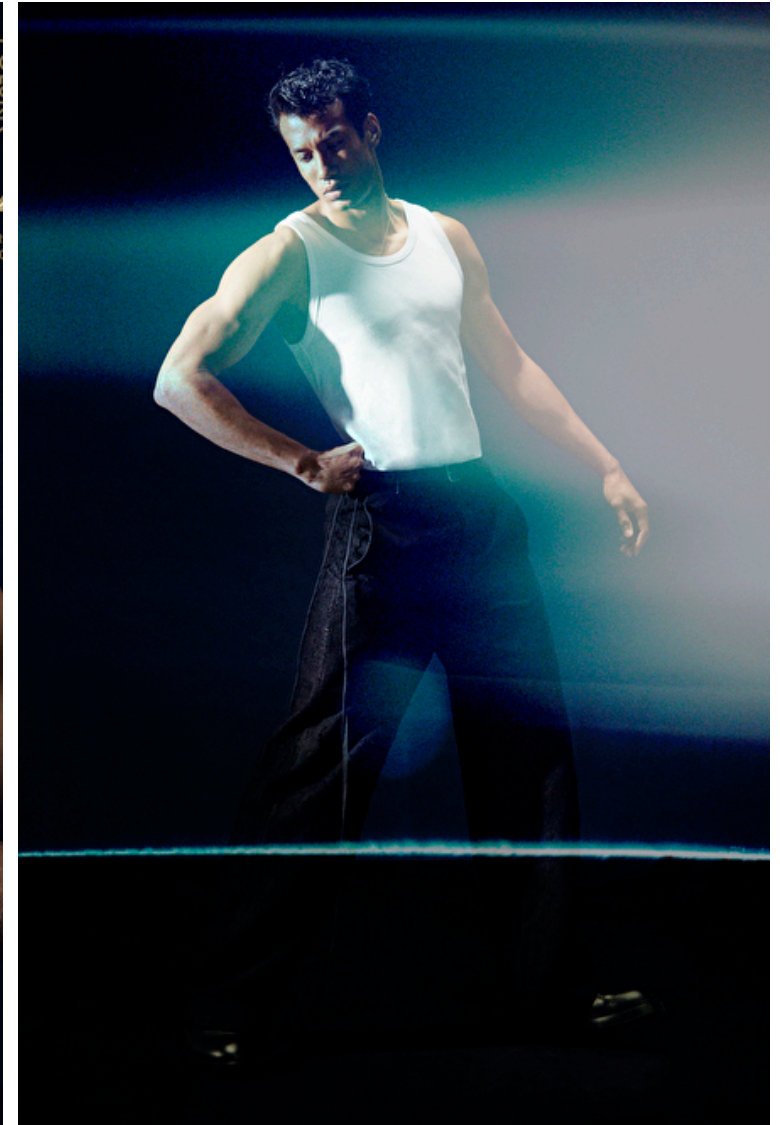

CHRISTIAN BORDIN

Height 190cm / 6' 3.0"

Chest 98cm / 38.5"

Hips 95cm / 37.5"

Waist 74cm / 29"

Shoes EU/US/UK 44.5 / 11.5 /
10

Inseam 84cm / 33"

Neck 38cm / 15"

Hair Black

Hair length 5

Eyes Brown

Suit size 48cm / 38"