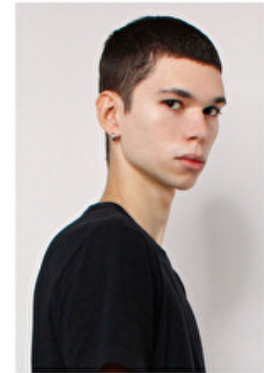

CHRISTOPHER LAZO ORTIZ

Height 189cm / 6' 2.5"

Chest 86cm / 34"

Waist 69cm / 27"

Hips 85cm / 33.5"

Shoes EU/US/UK 43.5 / 10.5 / 9

Eyes Brown

Hair Brown

Inseam 81cm / 32"

Sleeve 81cm / 32"

Suit size 48cm / 38"

Select

MODEL MANAGEMENT

CHRISTOPHER LAZO ORTIZ

HEIGHT 189CM BUST 89CM WAIST 71CM HIPS 90CM EYES BROWN HAIR BROWN

182 RUE DE RIVOLI, 75001, PARIS
TEL: + 33 (0) 1 40 20 15 15