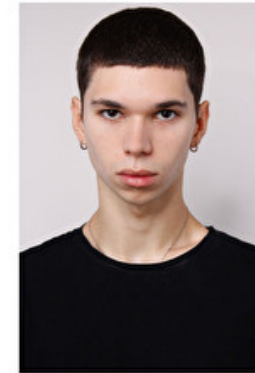

CHRISTOPHER LAZO ORTIZ

Height 189cm / 6' 2.5"

Chest 86cm / 34"

Waist 69cm / 27"

Hips 85cm / 33.5"

Shoes EU/US/UK 43.5 / 10.5 / 9

Eyes Brown

Hair Brown

Inseam 81cm / 32"

Sleeve 81cm / 32"

Suit size 48cm / 38"

Select

MODEL MANAGEMENT

CHRISTOPHER LAZO ORTIZ

HEIGHT 189CM BUST 89CM WAIST 71CM HIPS 90CM EYES BROWN HAIR BROWN

182 RUE DE RIVOLI, 75001, PARIS
TEL: + 33 (0) 1 40 20 15 15