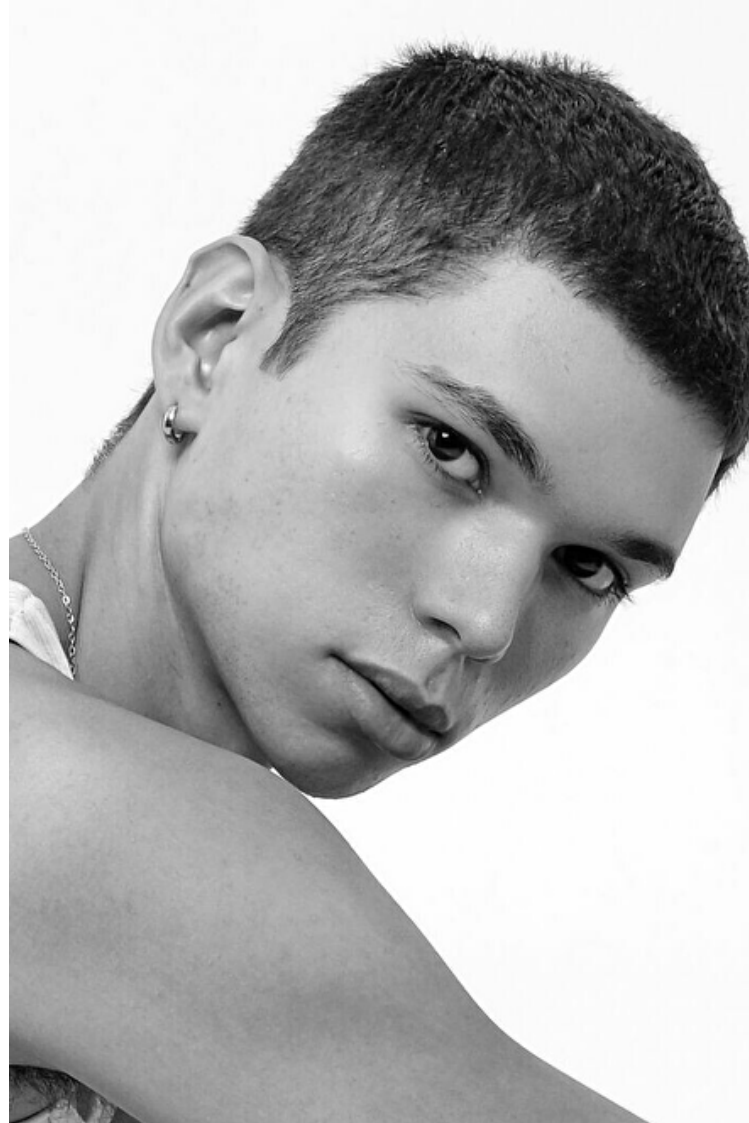

Select

MODEL MANAGEMENT

182 Rue de Rivoli, Paris, 75001, Île-de-France, France

Phone: +33 (0) 1 40 20 15 15 Email: info.paris@selectmodel.com Website: <https://selectmodel.com/>

CHRISTOPHER LAZO ORTIZ

Height 189cm / 6' 2.5"

Chest 86cm / 34"

Waist 69cm / 27"

Hips 85cm / 33.5"

Shoes EU/US/UK 43.5 / 10.5 / 9

Eyes Brown

Hair Brown

Inseam 81cm / 32"

Sleeve 81cm / 32"

Suit size 48cm / 38"