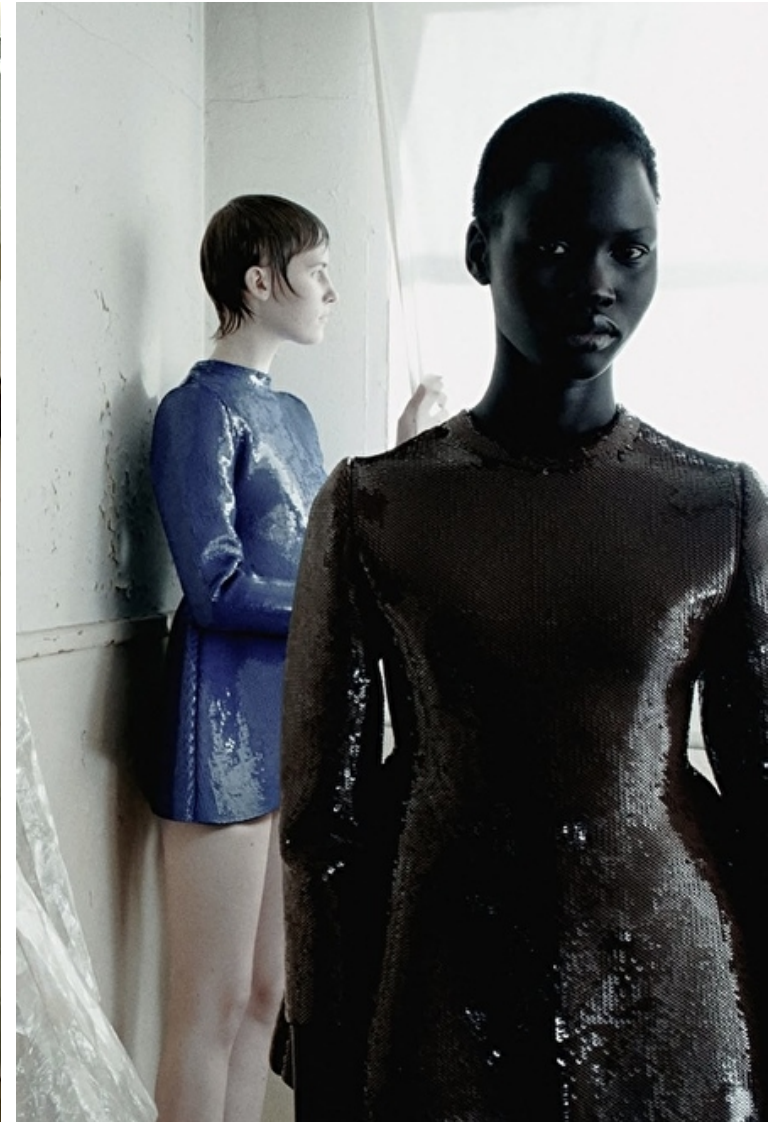

Select

MODEL MANAGEMENT

182 Rue de Rivoli, Paris, 75001, Ile-de-France, France

Phone: +33 (0) 1 40 20 15 15 Email: info.paris@selectmodel.com Website: <https://selectmodel.com/>

Chudier

Height 177cm / 5' 9.5"

Bust 80cm / 31.5"

Waist 60cm / 23.5"

Hips 86cm / 34"

Shoes EU/US/UK 39.5 / 8.5 / 6

Eyes Black

Hair Black