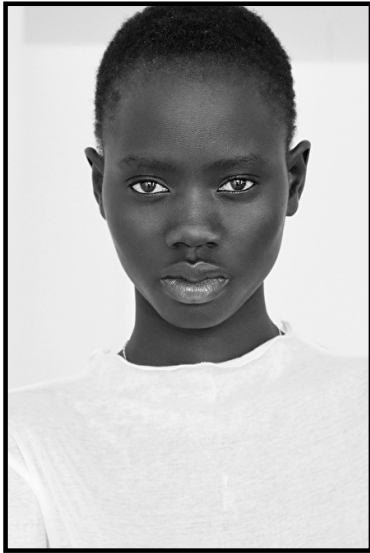

# Select

MODEL MANAGEMENT

Height 178cm / 5' 10.0" - Bust 78cm / 30.5" - Waist 60cm / 23.5" - Hips 84cm / 33" -  
Shoes EU/US/UK 39 / 8 / 6 - Eyes Brown - Hair Brown

# Select

MODEL MANAGEMENT

Height 178cm / 5' 10.0" - Bust 78cm / 30.5" - Waist 60cm / 23.5" - Hips 84cm / 33" -  
Shoes EU/US/UK 39 / 8 / 6 - Eyes Brown - Hair Brown

CHOL