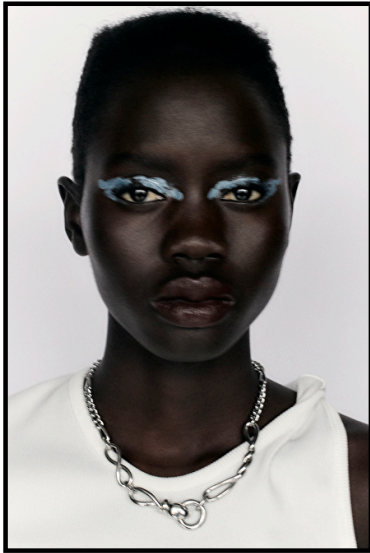

# Select

MODEL MANAGEMENT

Height 178cm / 5' 10.0" - Bust 78cm / 30.5" - Waist 60cm / 23.5" - Hips 84cm / 33" -  
Shoes EU/US/UK 39 / 8 / 6 - Eyes Brown - Hair Brown

# Select

MODEL MANAGEMENT

Height 178cm / 5' 10.0" - Bust 78cm / 30.5" - Waist 60cm / 23.5" - Hips 84cm / 33" -  
Shoes EU/US/UK 39 / 8 / 6 - Eyes Brown - Hair Brown

CHOL