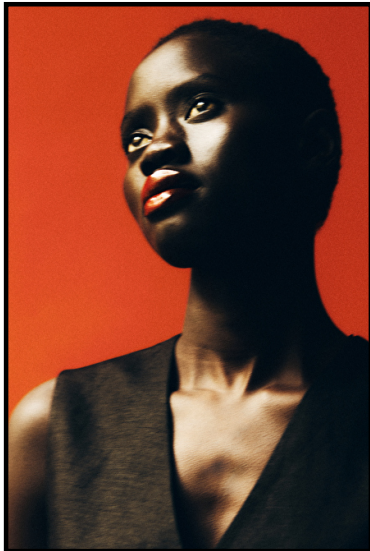

# Select

MODEL MANAGEMENT

Height 178cm / 5' 10.0" - Bust 78cm / 30.5" - Waist 60cm / 23.5" - Hips 85cm / 33.5"  
- Shoes EU/US/UK 39 / 8 / 6 - Eyes Brown - Hair Brown

# Select

MODEL MANAGEMENT

Height 178cm / 5' 10.0" - Bust 78cm / 30.5" - Waist 60cm / 23.5" - Hips 85cm / 33.5"  
- Shoes EU/US/UK 39 / 8 / 6 - Eyes Brown - Hair Brown

CHOL