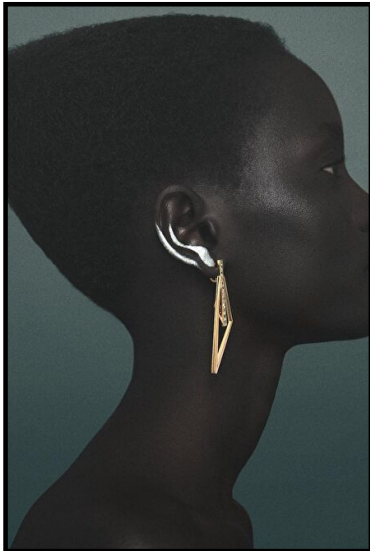

# Select

MODEL MANAGEMENT

Height 178cm / 5' 10.0" - Bust 78cm / 30.5" - Waist 60cm / 23.5" - Hips 84cm / 33" -  
Shoes EU/US/UK 39 / 8 / 6 - Eyes Brown - Hair Brown

# Select

MODEL MANAGEMENT

Height 178cm / 5' 10.0" - Bust 78cm / 30.5" - Waist 60cm / 23.5" - Hips 84cm / 33" -  
Shoes EU/US/UK 39 / 8 / 6 - Eyes Brown - Hair Brown

CHOL