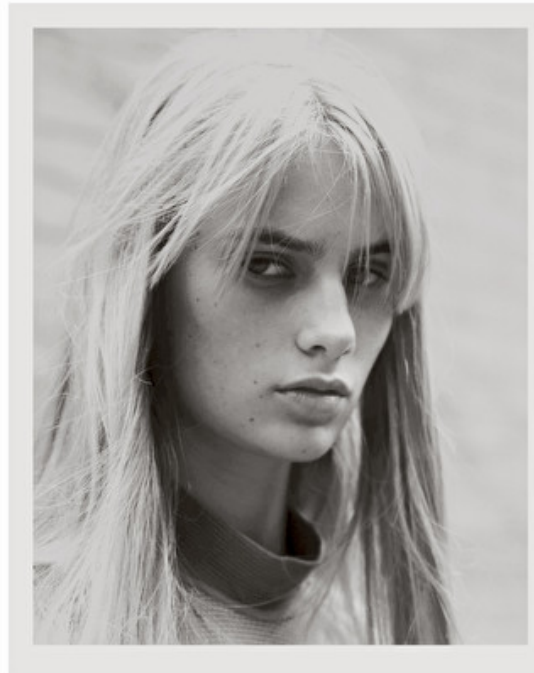

CICELY ROSE

Height 178cm / 5' 10.0"

Bust 79cm / 31"

Cup B

Hips 86cm / 34"

Waist 60cm / 23.5"

Shoes EU/US/UK 38 / 7.5 / 5

Size EU/US 36 / 6

Hair Blond

Hair length 8

Eyes Blue