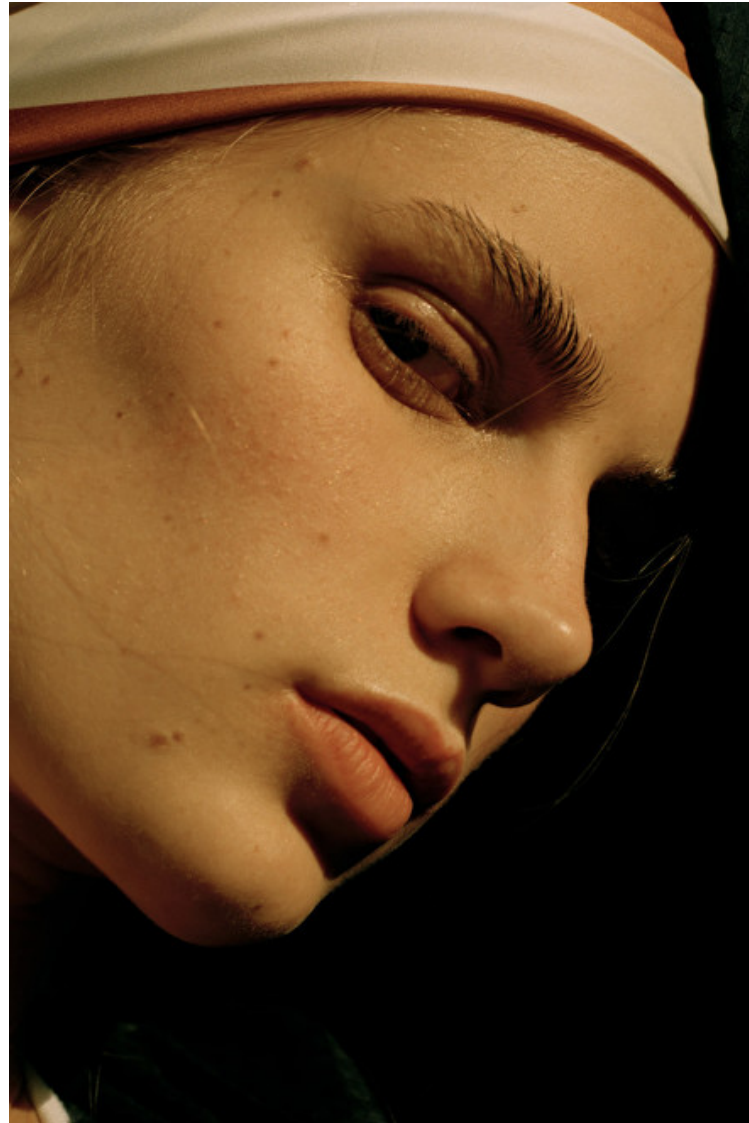

CICELY ROSE

Height 178cm / 5' 10.0"

Bust 79cm / 31"

Cup B

Hips 86cm / 34"

Waist 60cm / 23.5"

Shoes EU/US/UK 38 / 7.5 / 5

Size EU/US 36 / 6

Hair Blond

Hair length 8

Eyes Blue