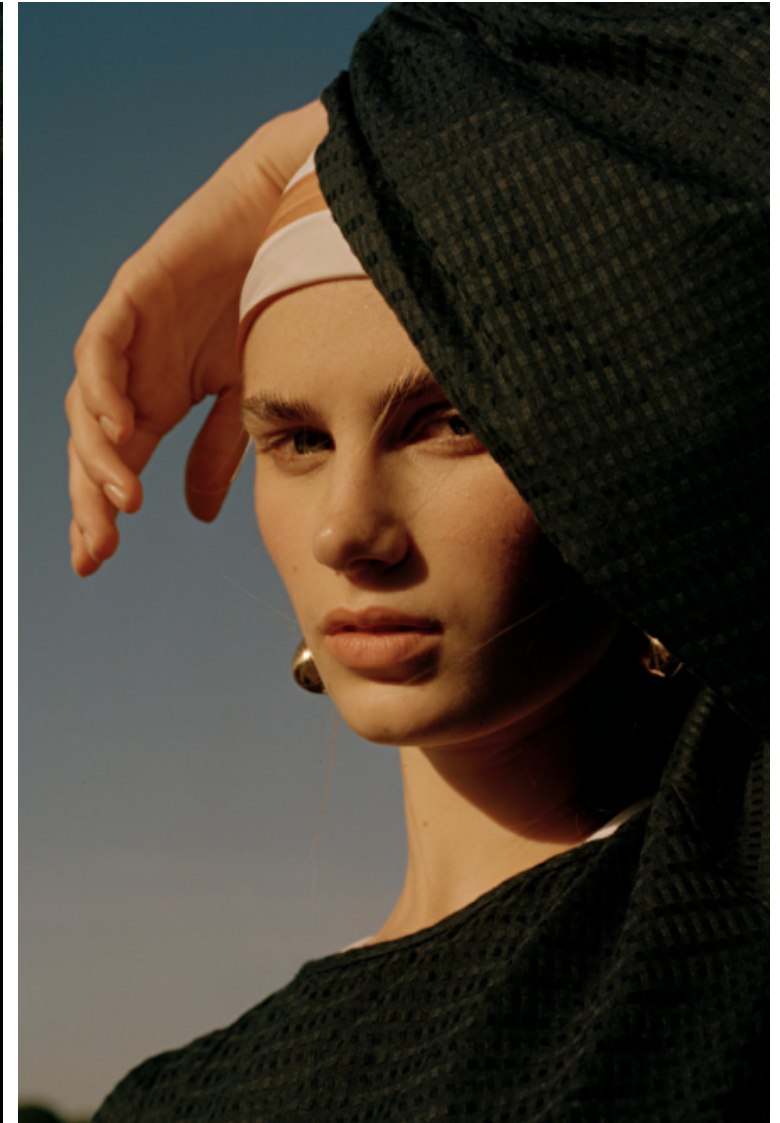

CICELY ROSE

Height 178cm / 5' 10.0"

Bust 79cm / 31"

Cup B

Hips 86cm / 34"

Waist 60cm / 23.5"

Shoes EU/US/UK 38 / 7.5 / 5

Size EU/US 36 / 6

Hair Blond

Hair length 8

Eyes Blue