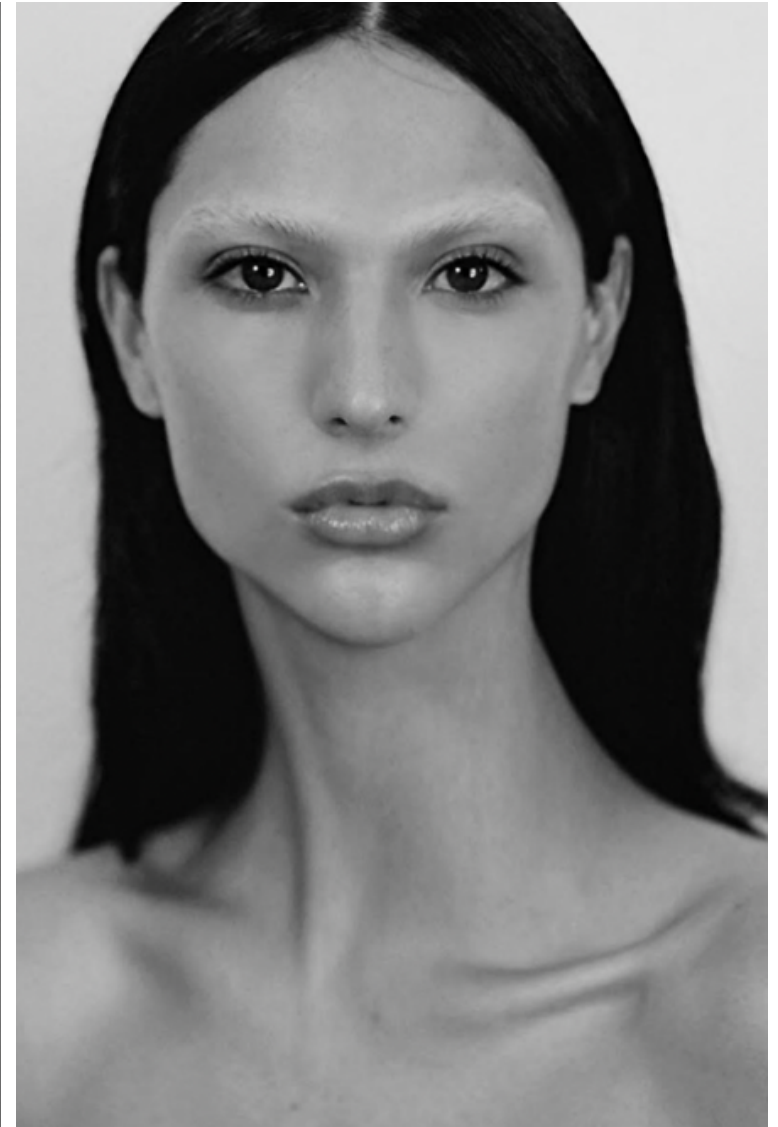

Bust 79cm / 31"

Waist 63cm / 25"

Hips 87cm / 34.5"

Shoes EU/US/UK 40 / 9 / 7

Eyes Brown

Hair Red

Select

MODEL MANAGEMENT

Waist 63cm / 25"

Hips 87cm / 34.5"

Shoes EU/US/UK 40 / 9 / 7

Eyes Brown

Hair Red

Select

MODEL MANAGEMENT

182 Rue de Rivoli, Paris, 75001, Ile-de-France, France