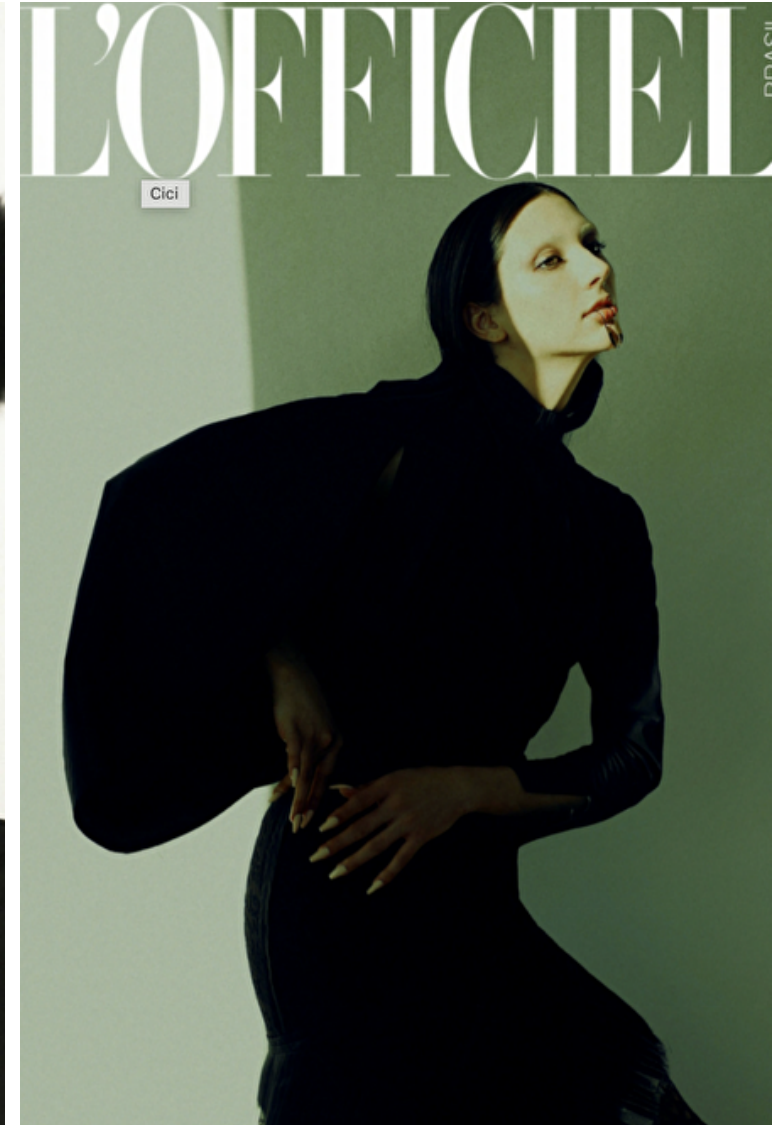

Select

MODEL MANAGEMENT

182 Rue de Rivoli, Paris, 75001, Ile-de-France, France

Phone: +33 (0) 1 40 20 15 15 Email: info.paris@selectmodel.com Website: <https://selectmodel.com/>

Cici Tamez

Height 178cm / 5' 10.0"

Bust 79cm / 31"

Waist 63cm / 25"

Hips 87cm / 34.5"

Shoes EU/US/UK 40 / 9 / 7

Eyes Brown

Hair Red