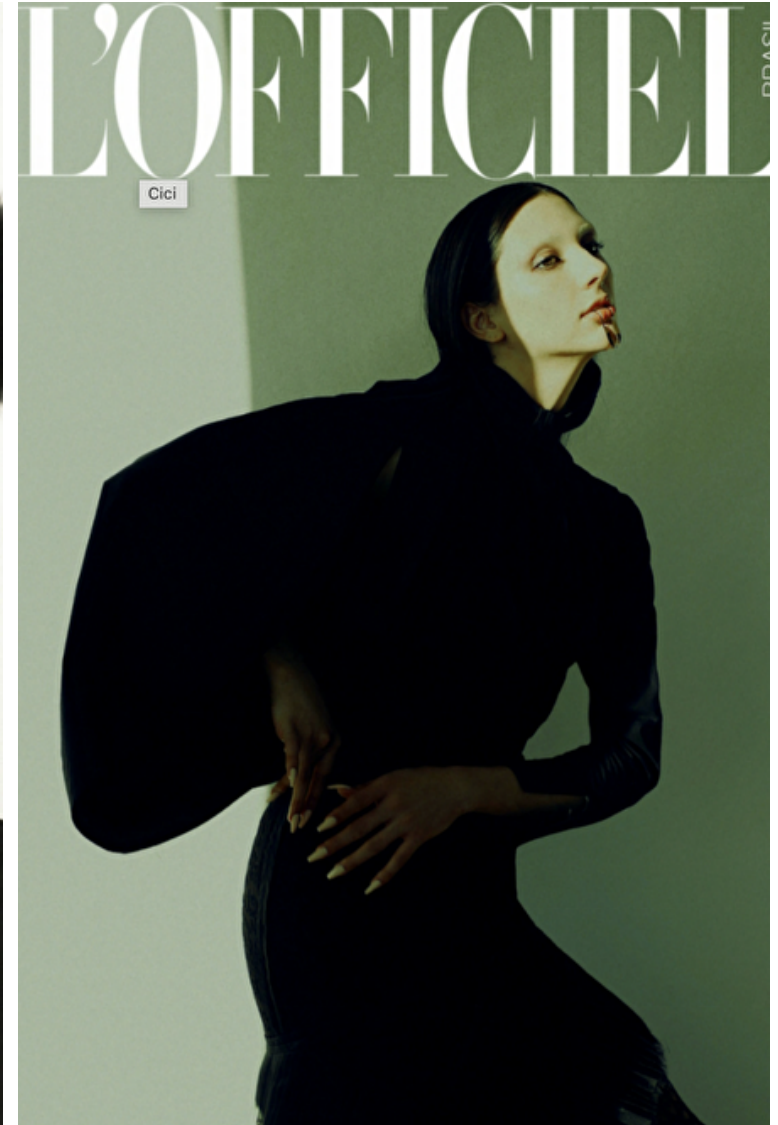

Select

MODEL MANAGEMENT

182 Rue de Rivoli, Paris, 75001, Île-de-France, France

Phone: +33 (0) 1 40 20 15 15 Email: info.paris@selectmodel.com Website: <https://selectmodel.com/>

Cici Tamez

Height 178cm / 5' 10.0"

Bust 79cm / 31"

Waist 63cm / 25"

Hips 87cm / 34.5"

Shoes EU/US/UK 40 / 9 / 7

Eyes Brown

Hair Red