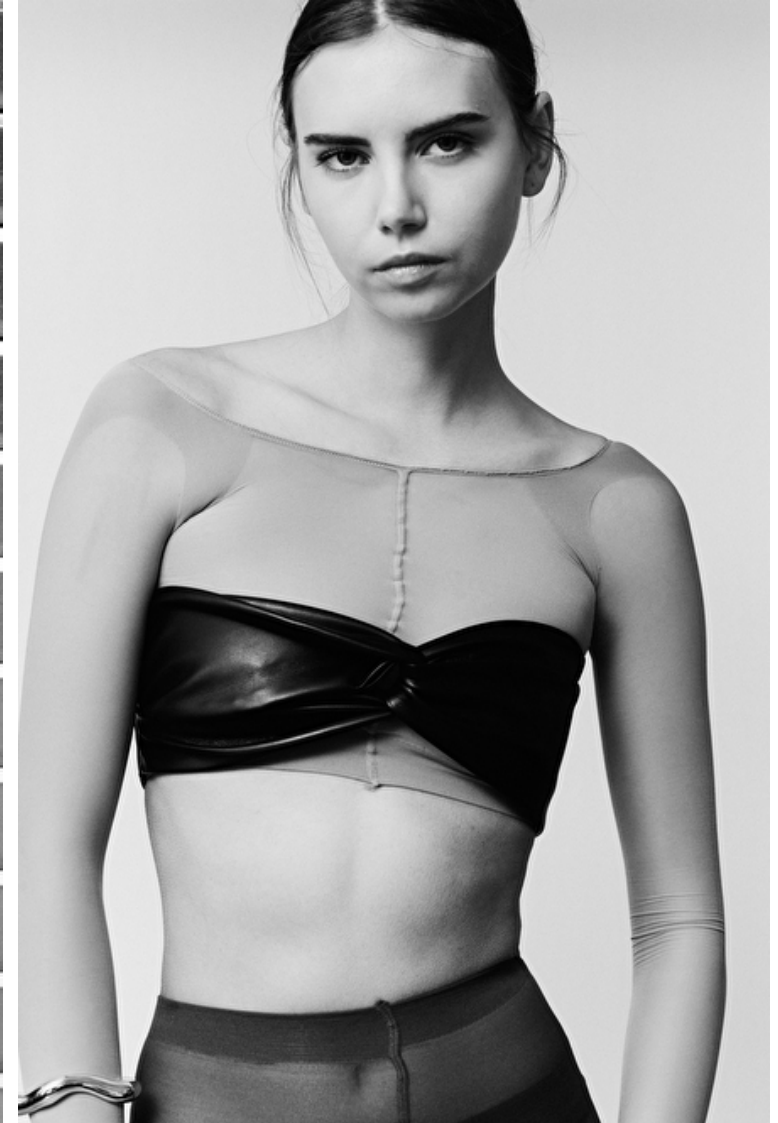

Select

MODEL MANAGEMENT

182 Rue de Rivoli, Paris, 75001, Ile-de-France, France

Phone: +33 (0) 1 40 20 15 15 Email: info.paris@selectmodel.com Website: <https://selectmodel.com/>

Clarisse Lemoine

Height 176cm / 5' 9.5"

Bust 80cm / 31.5"

Waist 62cm / 24.5"

Hips 89cm / 35"

Shoes EU/US/UK 38 / 7.5 / 5

Eyes Blue

Hair Dark blond