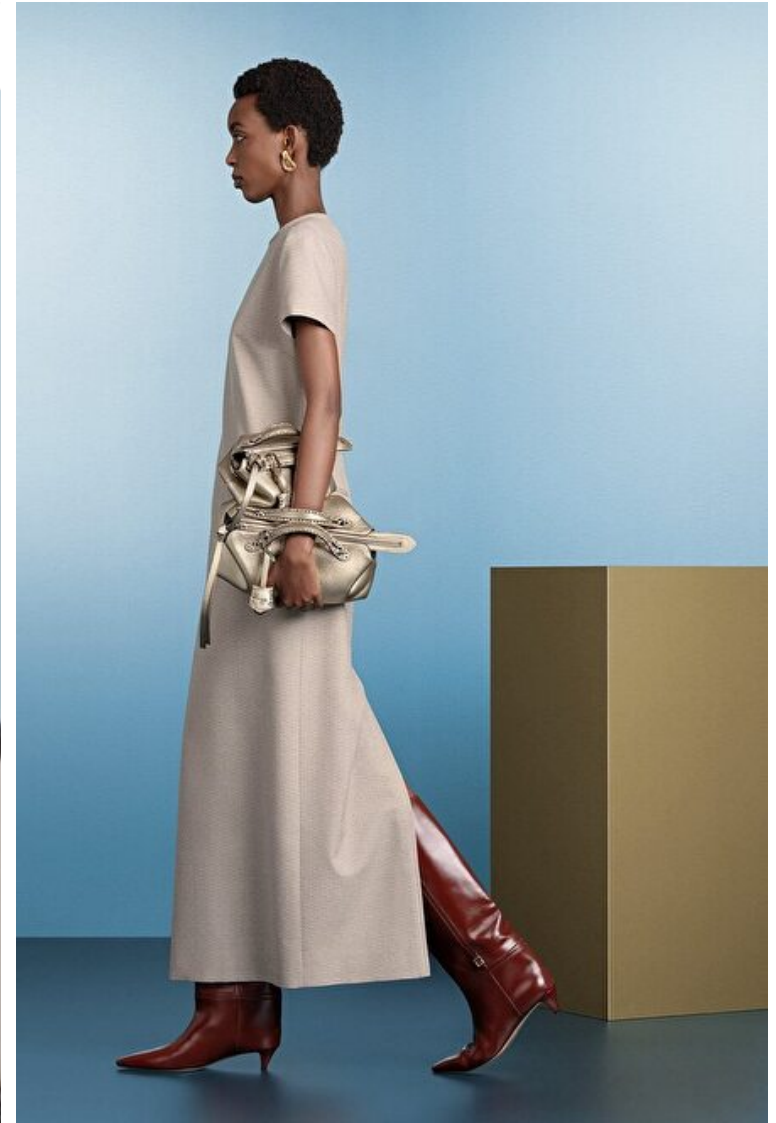

Select

MODEL MANAGEMENT

182 Rue de Rivoli, Paris, 75001, Ile-de-France, France

Phone: +33 (0) 1 40 20 15 15 Email: info.paris@selectmodel.com Website: <https://selectmodel.com/>

Claudia Ishimwe

Height 177cm / 5' 9.5"

Bust 68cm / 27"

Waist 54cm / 21.5"

Hips 84cm / 33"

Shoes EU/US/UK 40 / 9 / 7

Eyes Brown

Hair Brown

FENDI