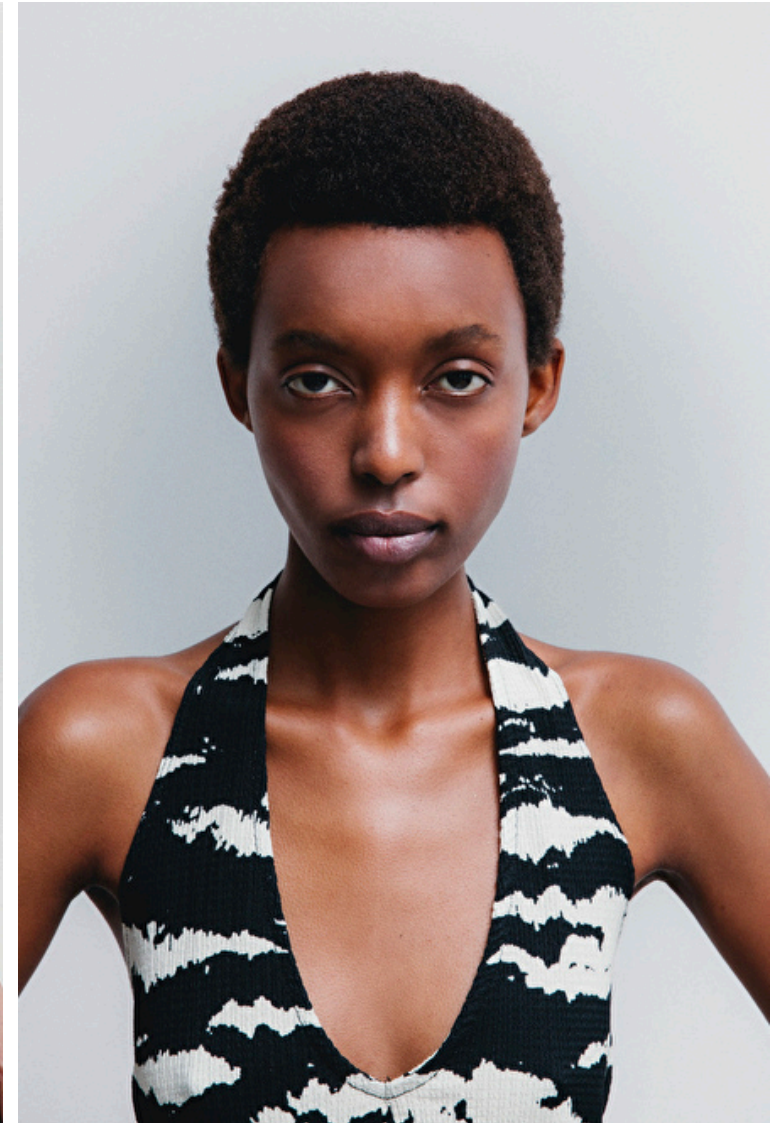

Claudia Ishimwe

Height 177cm / 5' 9.5"

Bust 68cm / 27"

Waist 54cm / 21.5"

Hips 84cm / 33"

Shoes EU/US/UK 40 / 9 / 7

Eyes Brown

Hair Brown

Bust 68cm / 27"

Waist 54cm / 21.5"

Hips 84cm / 33"

Shoes EU/US/UK 40 / 9 / 7

Eyes Brown

Hair Brown

Select

MODEL MANAGEMENT

182 Rue de Rivoli, Paris, 75001, Ile-de-France, France

Phone: +33 (0) 1 40 20 15 15 Email: info.paris@selectmodel.com Website: <https://selectmodel.com/>

Claudia Ishimwe

Height 177cm / 5' 9.5"

Bust 68cm / 27"