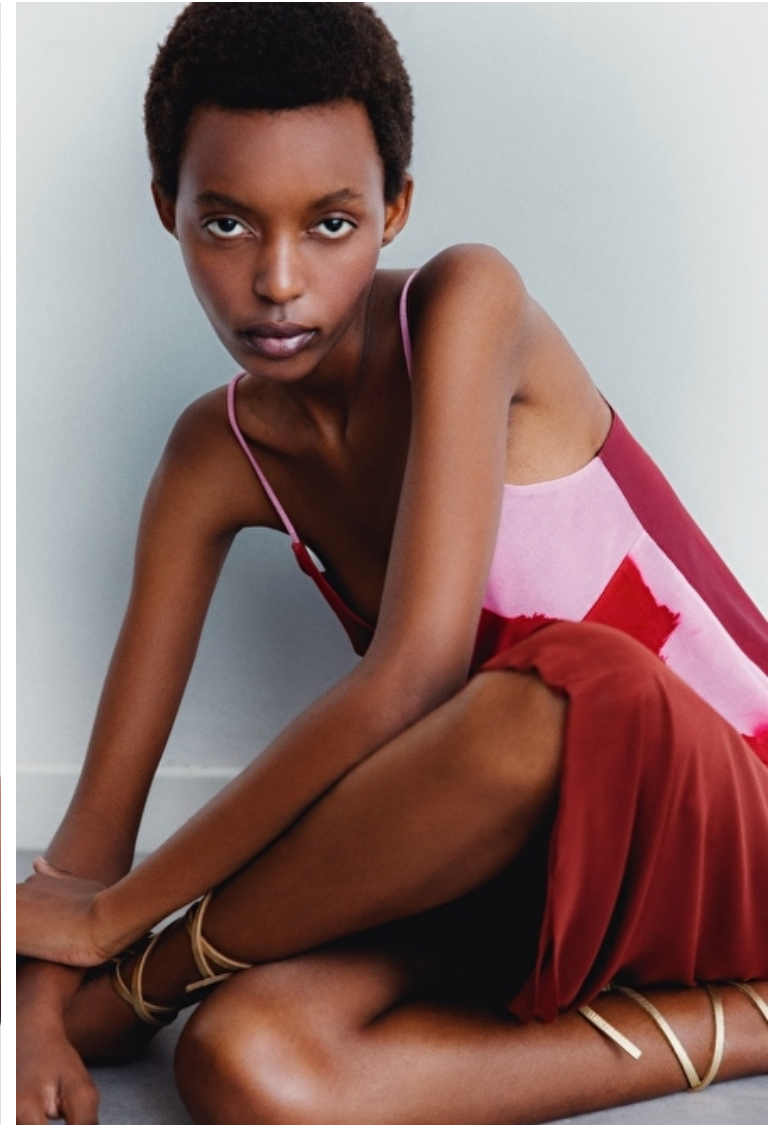

Claudia Ishimwe

Height 177cm / 5' 9.5"

Bust 68cm / 27"

Waist 54cm / 21.5"

Hips 84cm / 33"

Shoes EU/US/UK 40 / 9 / 7

Eyes Brown

Hair Brown

Bust 68cm / 27"

Waist 54cm / 21.5"

Hips 84cm / 33"

Shoes EU/US/UK 40 / 9 / 7

Eyes Brown

Hair Brown

Select

MODEL MANAGEMENT