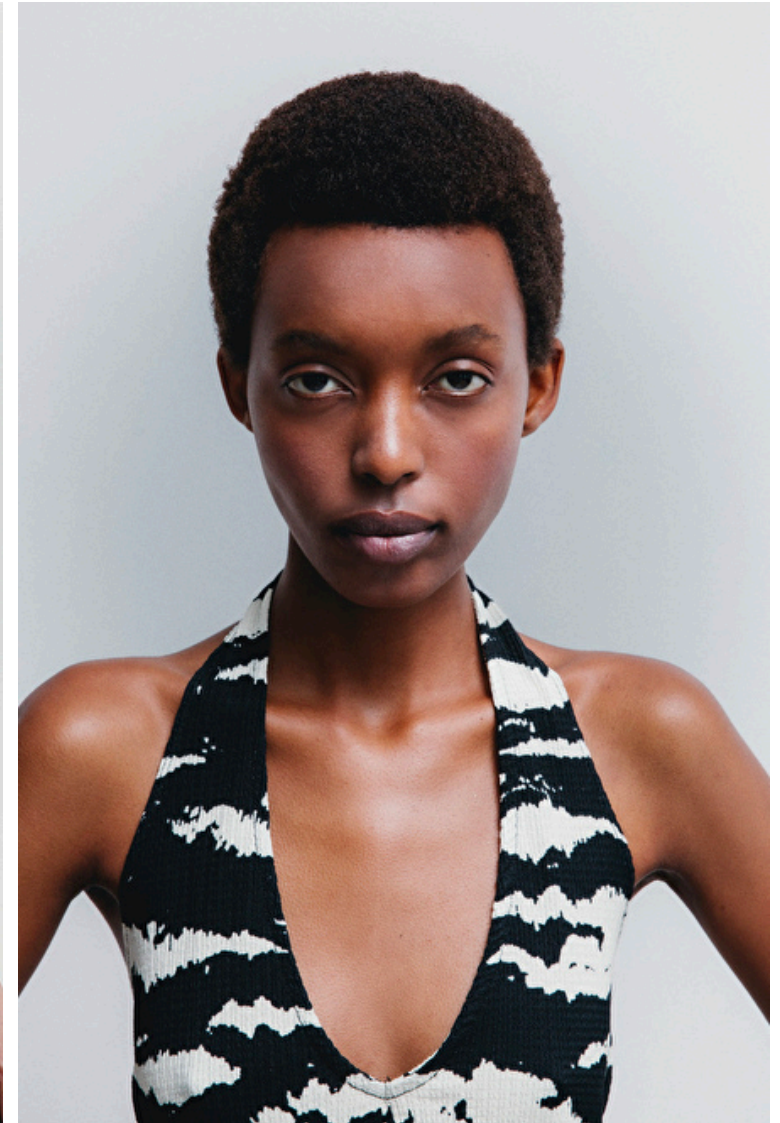

Claudia Ishimwe

Height 177cm / 5' 9.5"

Bust 68cm / 27"

Waist 54cm / 21.5"

Hips 84cm / 33"

Shoes EU/US/UK 40 / 9 / 7

Eyes Brown

Hair Brown

Bust 68cm / 27"

Waist 54cm / 21.5"

Hips 84cm / 33"

Shoes EU/US/UK 40 / 9 / 7

Eyes Brown

Hair Brown

FENDI

Claudia Ishimwe