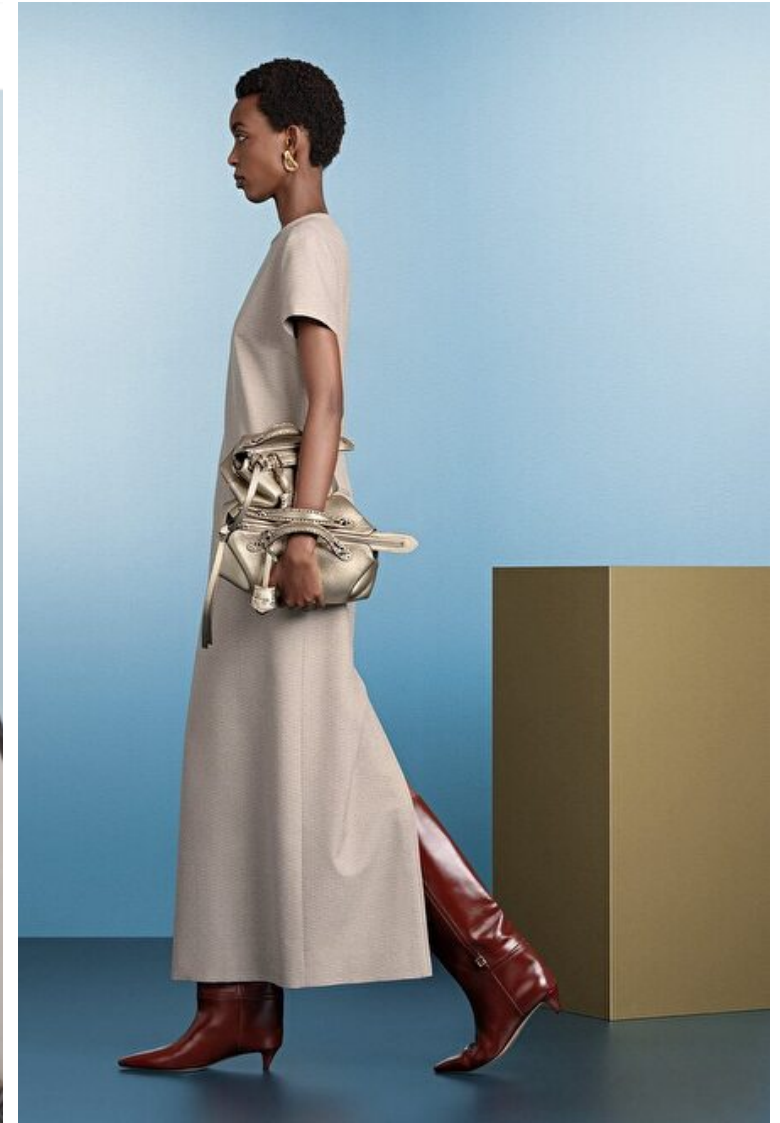

Bust 68cm / 27"

Waist 54cm / 21.5"

Hips 84cm / 33"

Shoes EU/US/UK 40 / 9 / 7

Eyes Brown

Hair Brown

FENDI

Claudia Ishimwe