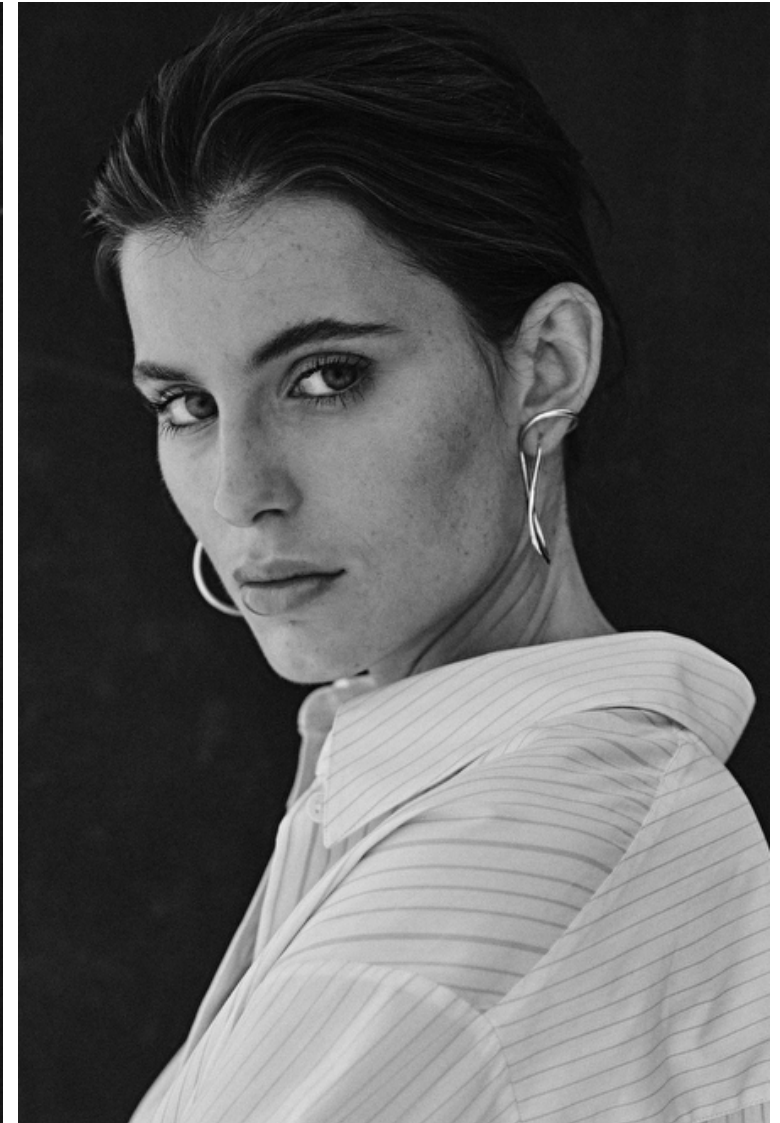

Select

MODEL MANAGEMENT

182 Rue de Rivoli, Paris, 75001, Île-de-France, France

Phone: +33 (0) 1 40 20 15 15 Email: info.paris@selectmodel.com Website: <https://selectmodel.com/>

CLAUDIA LAVENDER

Height 180cm / 5' 11.0"

Size EU/US 34 / 4

Bust 86cm / 34"

Waist 63cm / 25"

Hips 90cm / 35.5"

Shoes EU/US/UK 40 / 9 / 7

Eyes Green

Hair Brown

Cup B