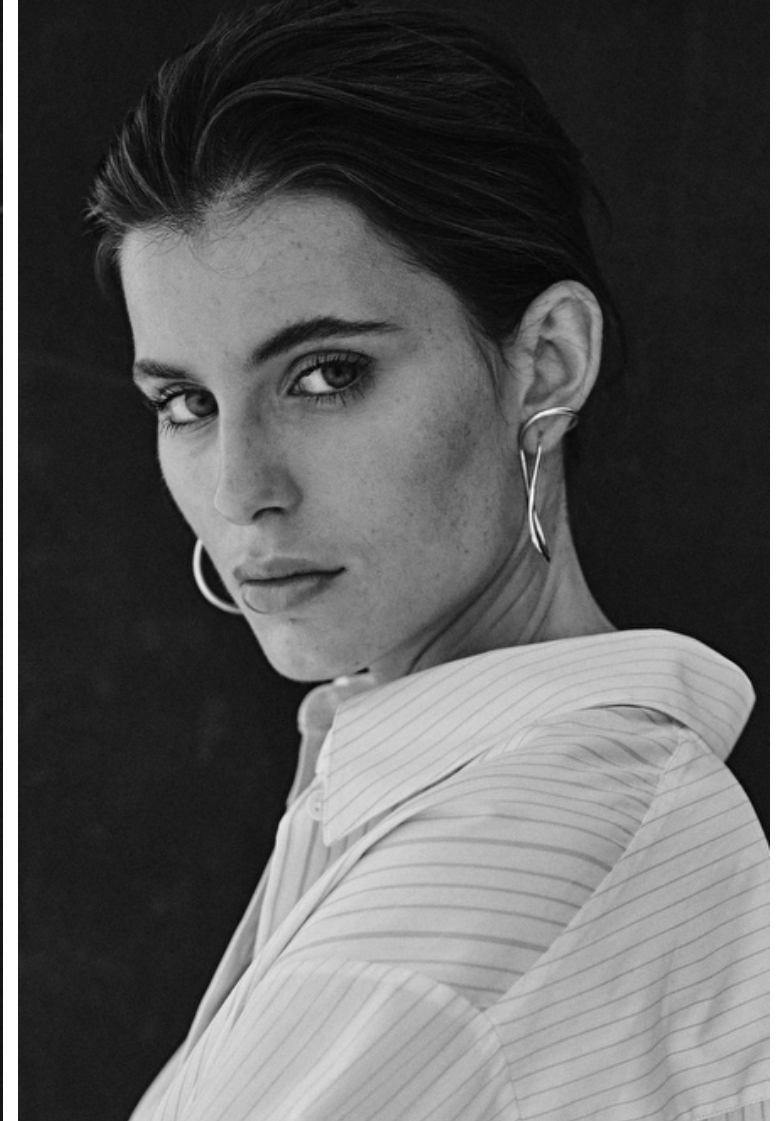

Select

MODEL MANAGEMENT

182 Rue de Rivoli, Paris, 75001, Ile-de-France, France

Phone: +33 (0) 1 40 20 15 15 Email: info.paris@selectmodel.com Website: <https://selectmodel.com/>

CLAUDIA LAVENDER

Height 180cm / 5' 11.0"

Size EU/US 34 / 4

Bust 86cm / 34"

Waist 63cm / 25"

Hips 90cm / 35.5"

Shoes EU/US/UK 40 / 9 / 7

Eyes Green

Hair Brown

Cup B