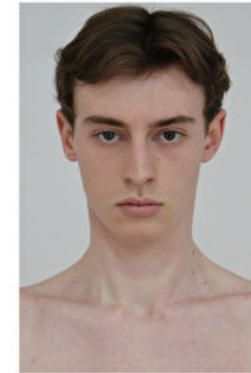

Select

MODEL MANAGEMENT

CLEMENT CARPENTIER

HEIGHT 190CM BUST 89CM WAIST 70CM HIPS 88CM EYES GREEN HAIR BROWN

182 RUE DE RIVOLI, 75001, PARIS
TEL: + 33 (0) 1 40 20 15 15