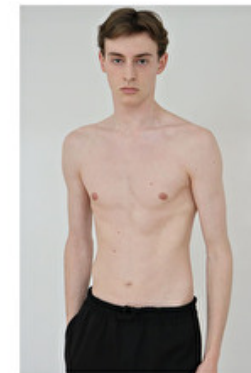

Select

MODEL MANAGEMENT

CLEMENT CARPENTIER

HEIGHT 190CM BUST 89CM WAIST 70CM HIPS 88CM EYES GREEN HAIR BROWN

182 RUE DE RIVOLI, 75001, PARIS
TEL: + 33 (0) 1 40 20 15 15