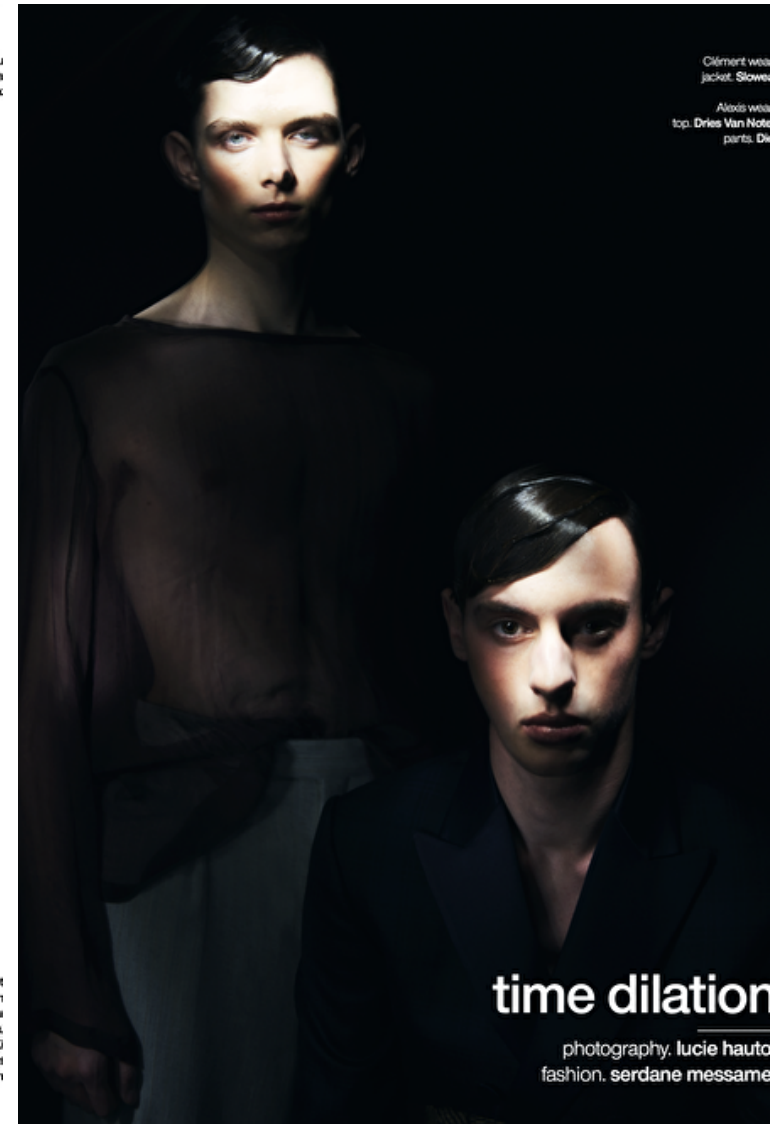

Suit size 46cm / 36"

cost. Solène Lescaou  
bomber: Icecrea  
bag: Ken

Clement with  
jacket: Slowe  
Alexis with  
top: Dries Van Not  
pants: De

photography: Lucie Haut  
fashion: Serdane Messam  
models: Clement Carpentier + Alexis Saulnier @ Select Model Pa  
hair: Ludovic Dupu  
make up: Gayeon Ki  
assistants: Al Mmadi Ali, Wiktoria Dubois + Johan Kierasini  
location: Le Studio Moden