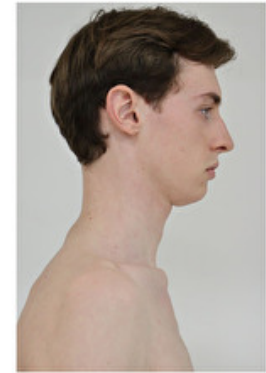

Select

MODEL MANAGEMENT

CLEMENT CARPENTIER

HEIGHT 190CM BUST 89CM WAIST 70CM HIPS 88CM EYES GREEN HAIR BROWN

182 RUE DE RIVOLI, 75001, PARIS
TEL: + 33 (0) 1 40 20 15 15