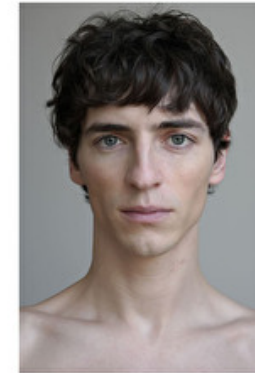

Select

MODEL MANAGEMENT

COLE FRANKS

HEIGHT 186CM BUST 96CM WAIST 74CM HIPS 94CM EYES BLUE HAIR BROWN

182 RUE DE RIVOLI, 75001, PARIS
TEL: + 33 (0) 1 40 20 15 15