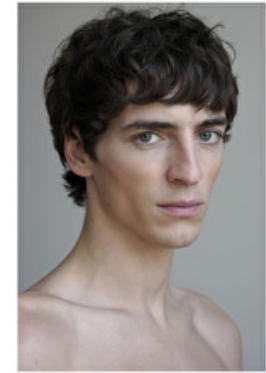

Select

MODEL MANAGEMENT

COLE FRANKS

HEIGHT 186CM BUST 96CM WAIST 74CM HIPS 94CM EYES BLUE HAIR BROWN

182 RUE DE RIVOLI, 75001, PARIS
TEL: + 33 (0) 1 40 20 15 15