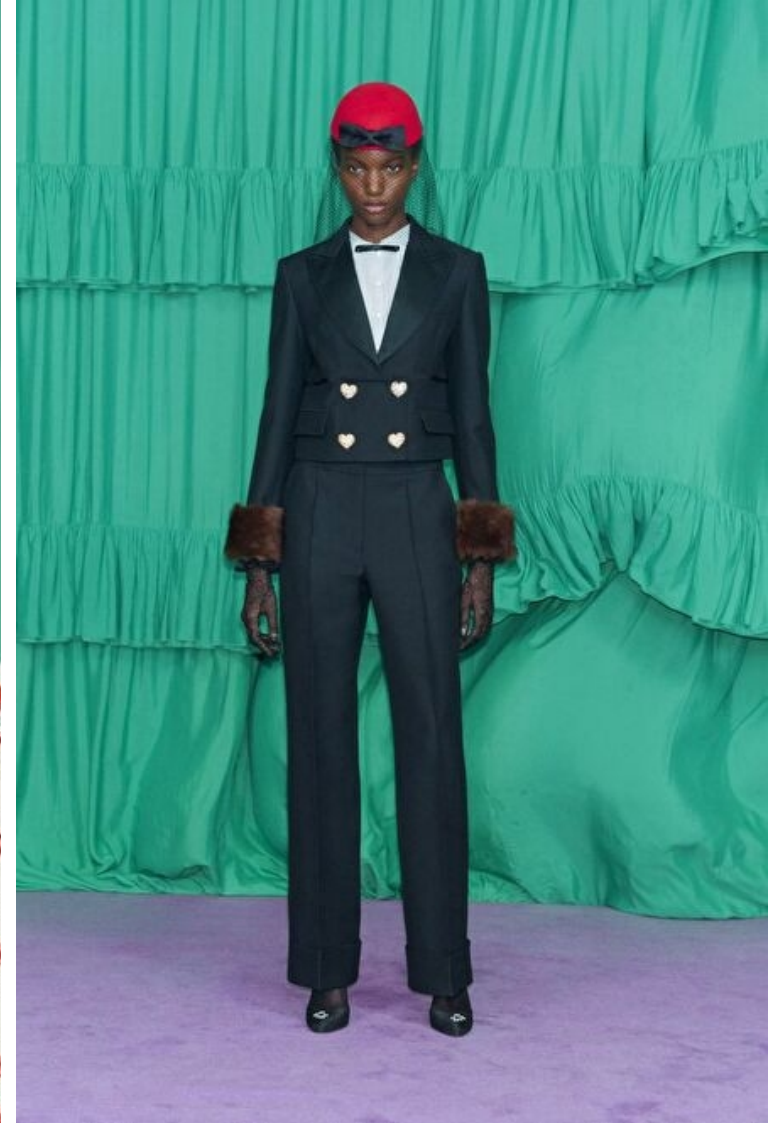

Select

MODEL MANAGEMENT

182 Rue de Rivoli, Paris, 75001, Ile-de-France, France

Phone: +33 (0) 1 40 20 15 15 Email: info.paris@selectmodel.com Website: <https://selectmodel.com/>

Coumba Mballo

Height 178cm / 5' 10.0"

Bust 72cm / 28.5"

Waist 58cm / 23"

Hips 86cm / 34"

Shoes EU/US/UK 39 / 8 / 6

Eyes Dark brown

Hair Dark brown