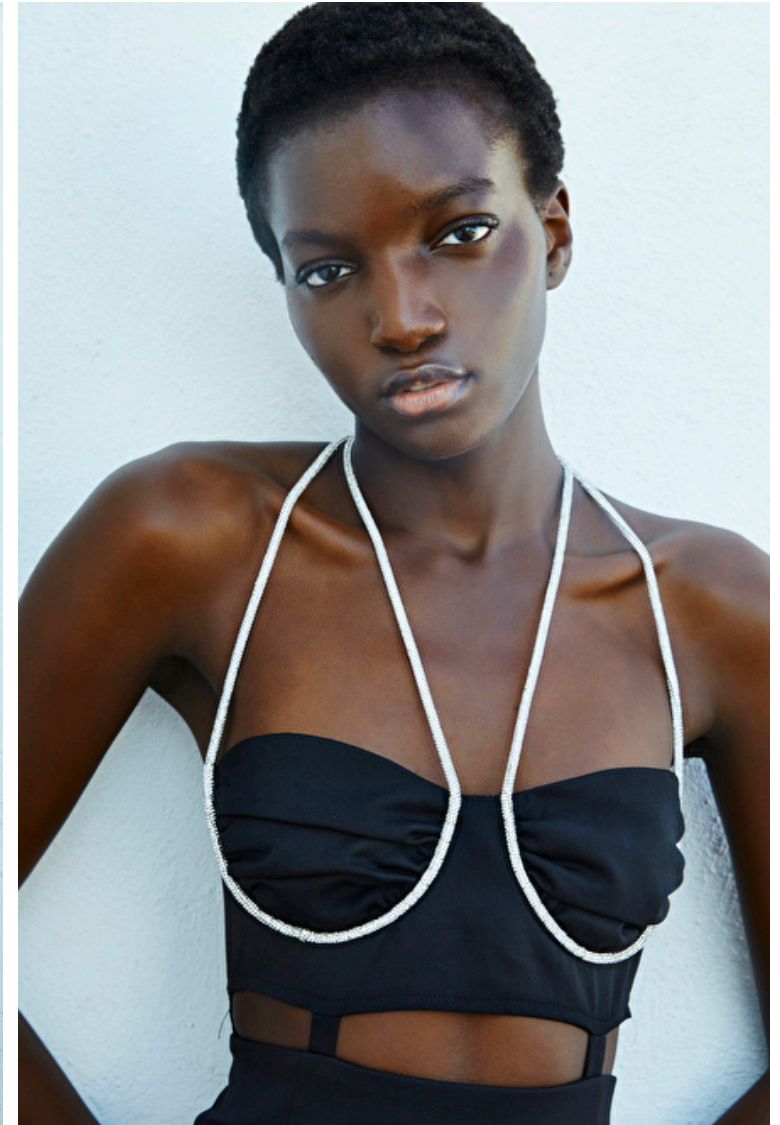

Select

MODEL MANAGEMENT

182 Rue de Rivoli, Paris, 75001, Île-de-France, France

Phone: +33 (0) 1 40 20 15 15 Email: info.paris@selectmodel.com Website: <https://selectmodel.com/>

Coumba Mballo

Height 178cm / 5' 10.0"

Bust 78cm / 30.5"

Waist 58cm / 23"

Hips 89cm / 35"

Shoes EU/US/UK 39 / 8 / 6

Eyes Dark brown

Hair Dark brown