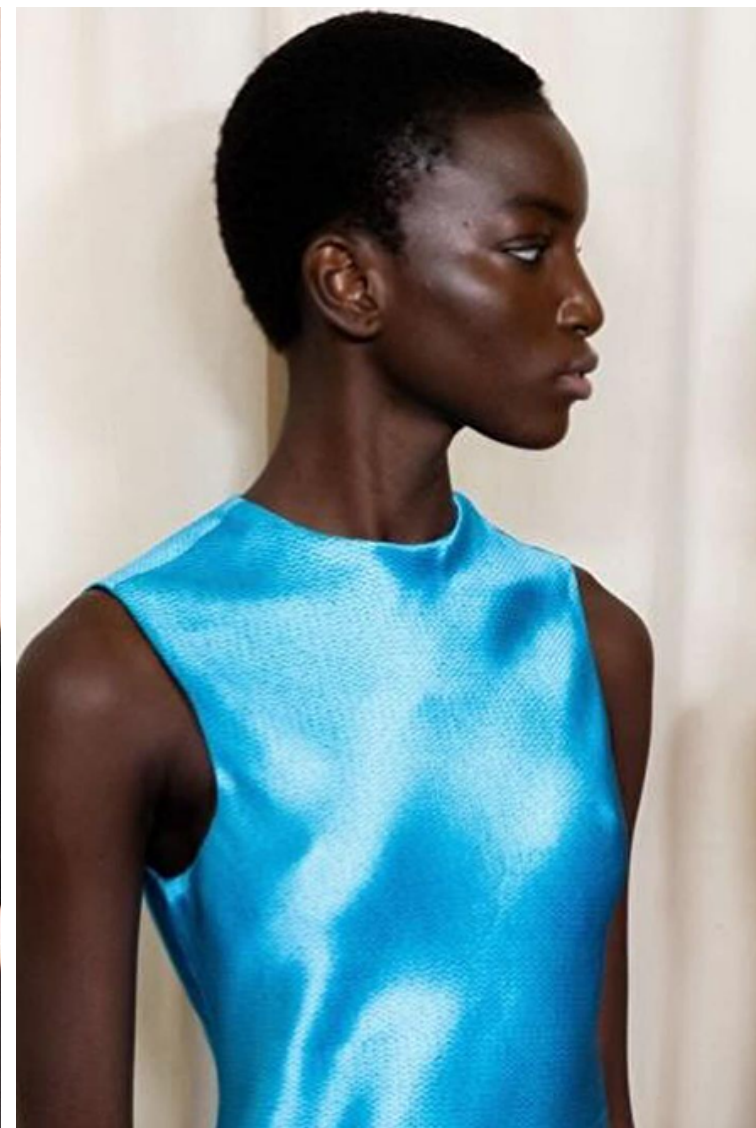

Coumba Mballo

Height 178cm / 5' 10.0"

Bust 72cm / 28.5"

Waist 58cm / 23"

Hips 86cm / 34"

Shoes EU/US/UK 39 / 8 / 6

Eyes Dark brown

Hair Dark brown