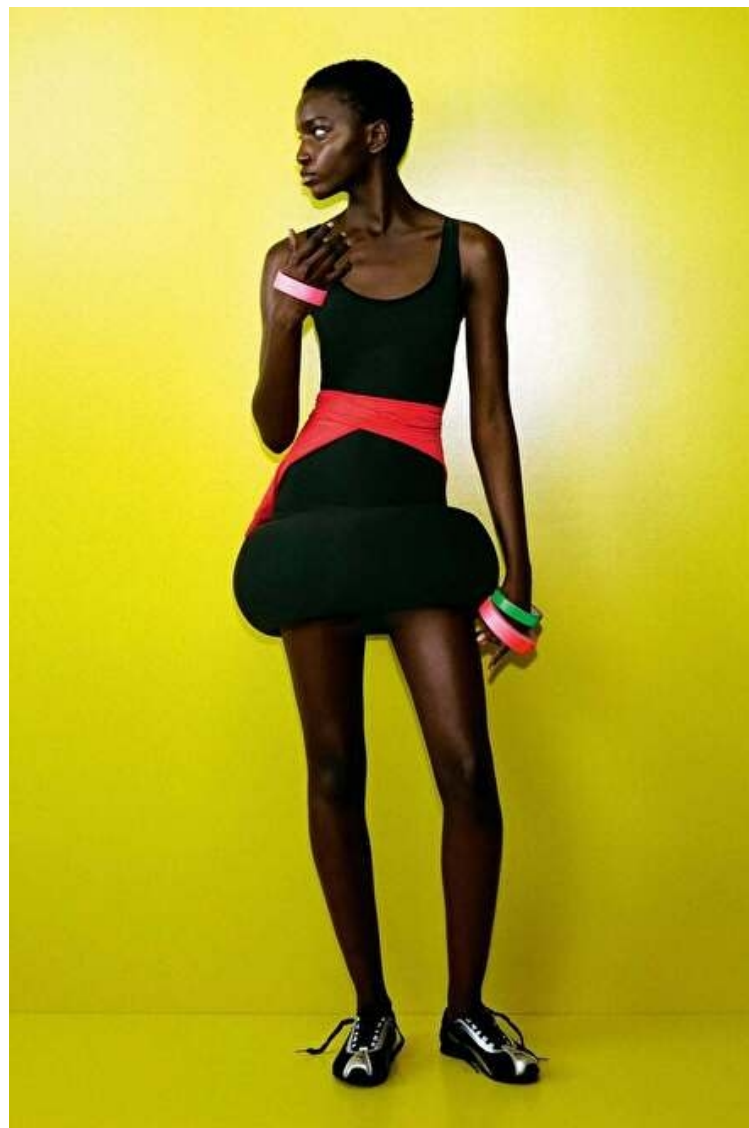

Select

MODEL MANAGEMENT

182 Rue de Rivoli, Paris, 75001, Ile-de-France, France

Phone: +33 (0) 1 40 20 15 15 Email: info.paris@selectmodel.com Website: <https://selectmodel.com/>

Coumba Mballo

Height 178cm / 5' 10.0"

Bust 72cm / 28.5"

Waist 58cm / 23"

Hips 86cm / 34"

Shoes EU/US/UK 39 / 8 / 6

Eyes Dark brown

Hair Dark brown