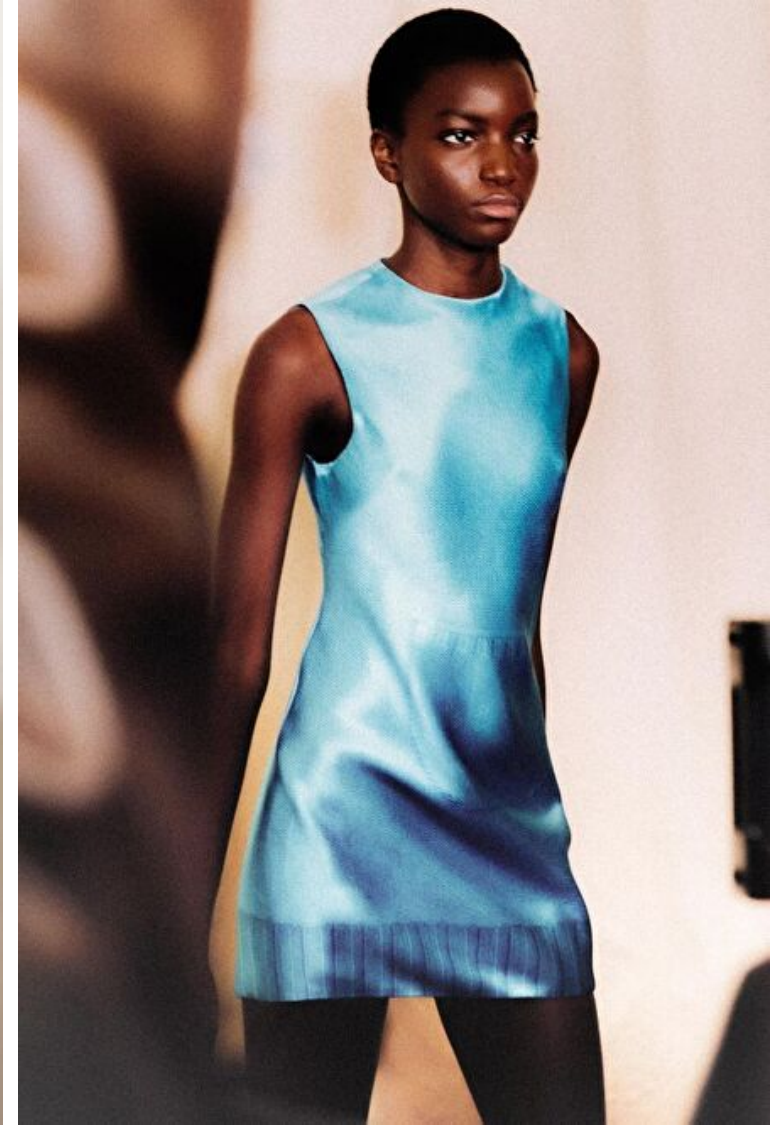

Select

MODEL MANAGEMENT

182 Rue de Rivoli, Paris, 75001, Ile-de-France, France

Phone: +33 (0) 1 40 20 15 15 Email: info.paris@selectmodel.com Website: <https://selectmodel.com/>

Coumba Mballo

Height 178cm / 5' 10.0"

Bust 78cm / 30.5"

Waist 58cm / 23"

Hips 89cm / 35"

Shoes EU/US/UK 39 / 8 / 6

Eyes Dark brown

Hair Dark brown