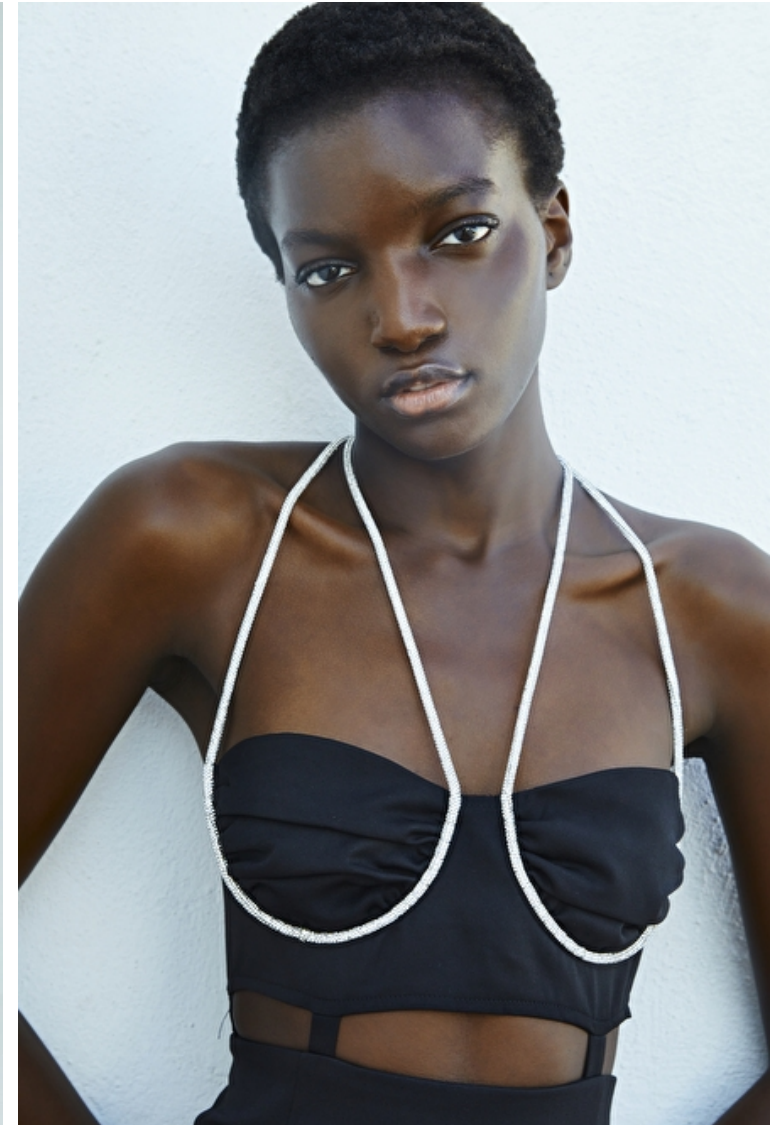

Bust 72cm / 28.5"

Waist 58cm / 23"

Hips 86cm / 34"

Shoes EU/US/UK 39 / 8 / 6

Eyes Dark brown

Hair Dark brown

Select

MODEL MANAGEMENT