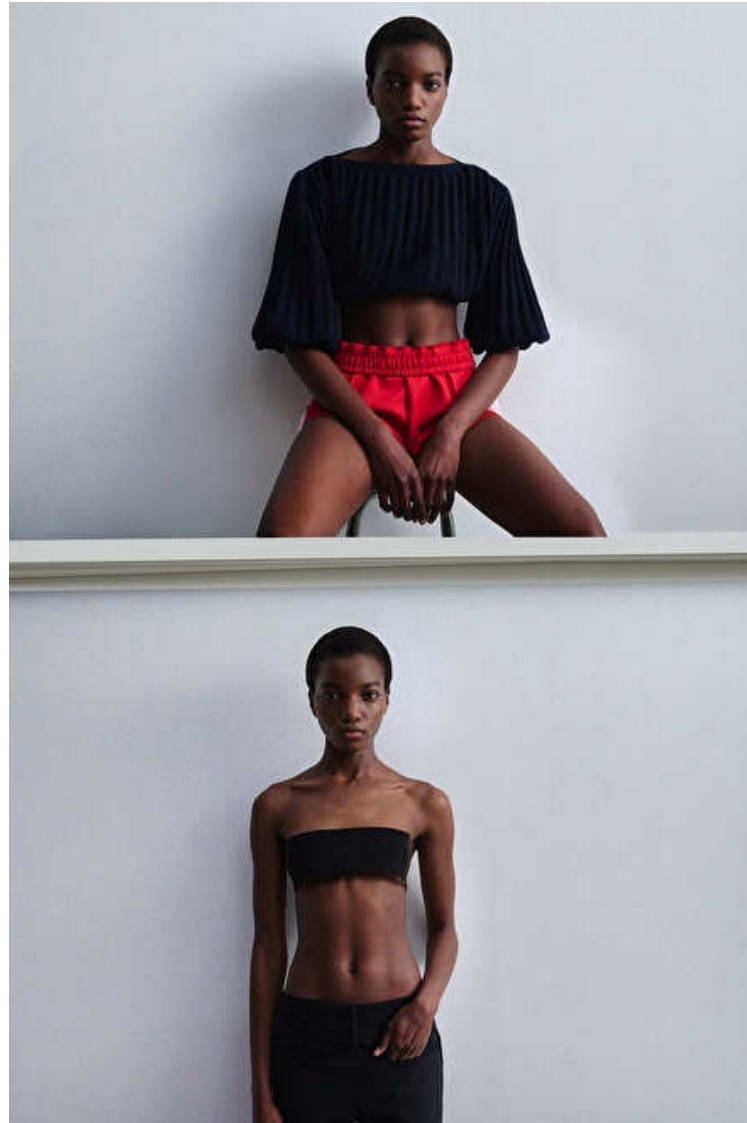

Bust 72cm / 28.5"

Waist 58cm / 23"

Hips 86cm / 34"

Shoes EU/US/UK 39 / 8 / 6

Eyes Dark brown

Hair Dark brown

Select

MODEL MANAGEMENT