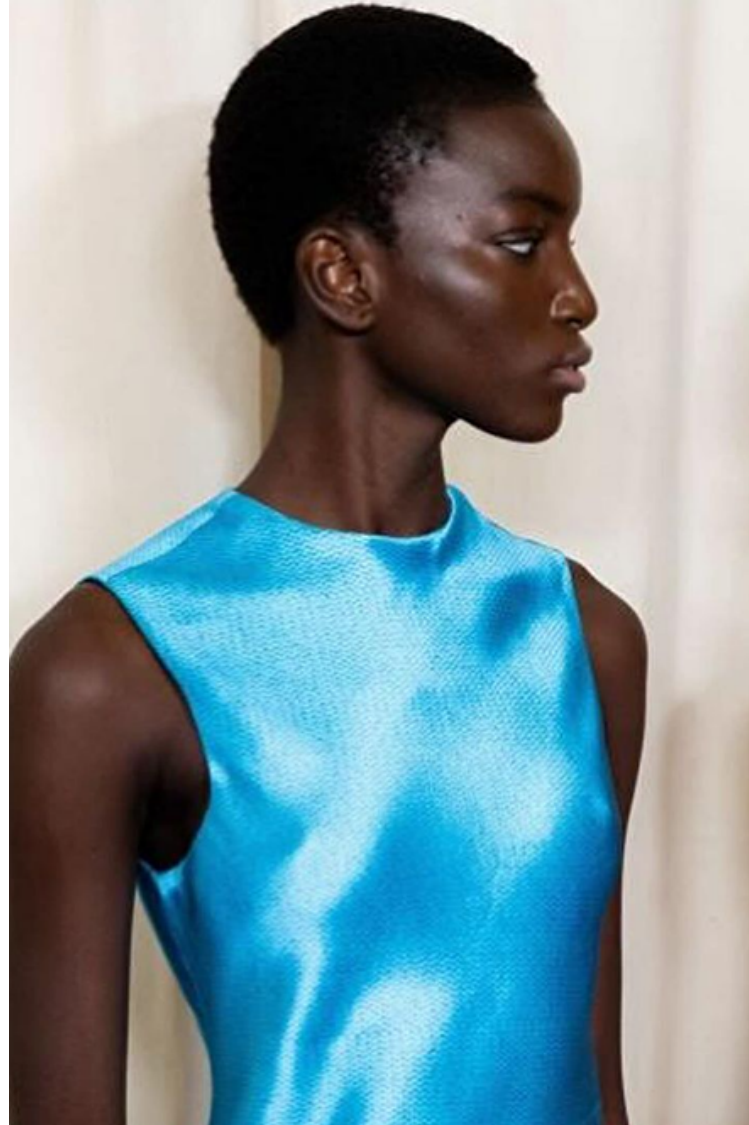

Coumba Mballo

Height 178cm / 5' 10.0"

Bust 78cm / 30.5"

Waist 58cm / 23"

Hips 89cm / 35"

Shoes EU/US/UK 39 / 8 / 6

Eyes Dark brown

Hair Dark brown