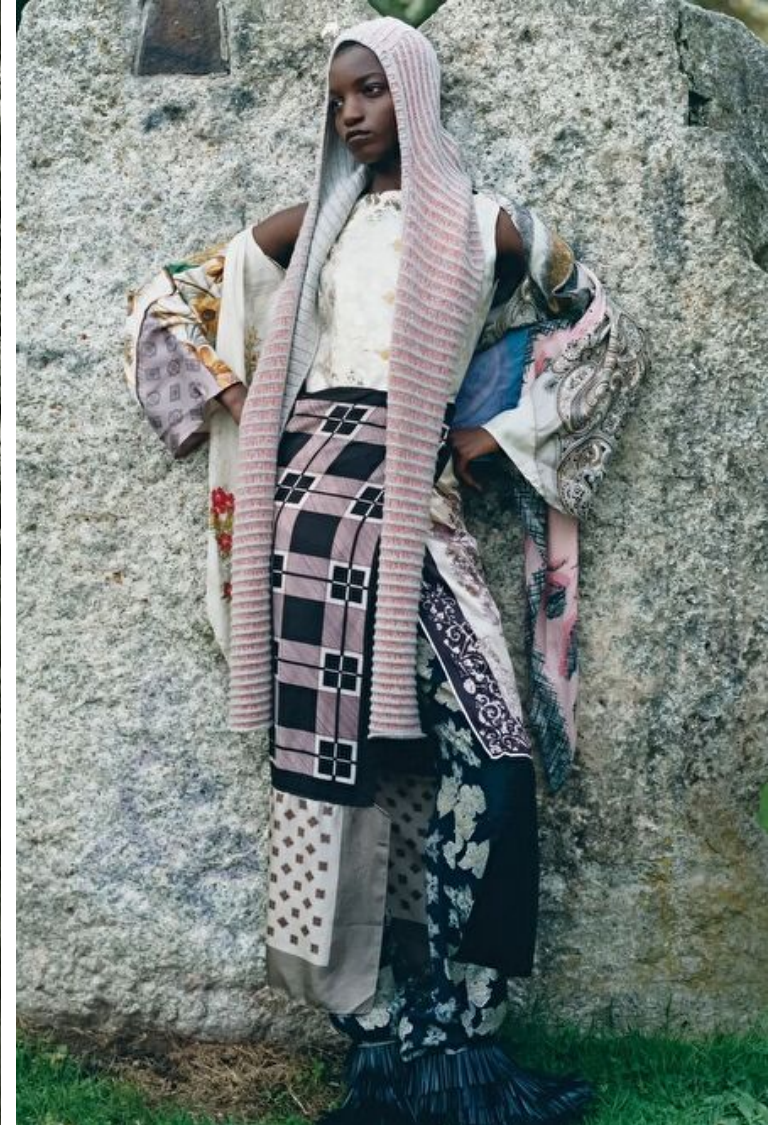

Bust 78cm / 30.5"

Waist 58cm / 23"

Hips 89cm / 35"

Shoes EU/US/UK 39 / 8 / 6

Eyes Dark brown

Hair Dark brown

Select

MODEL MANAGEMENT