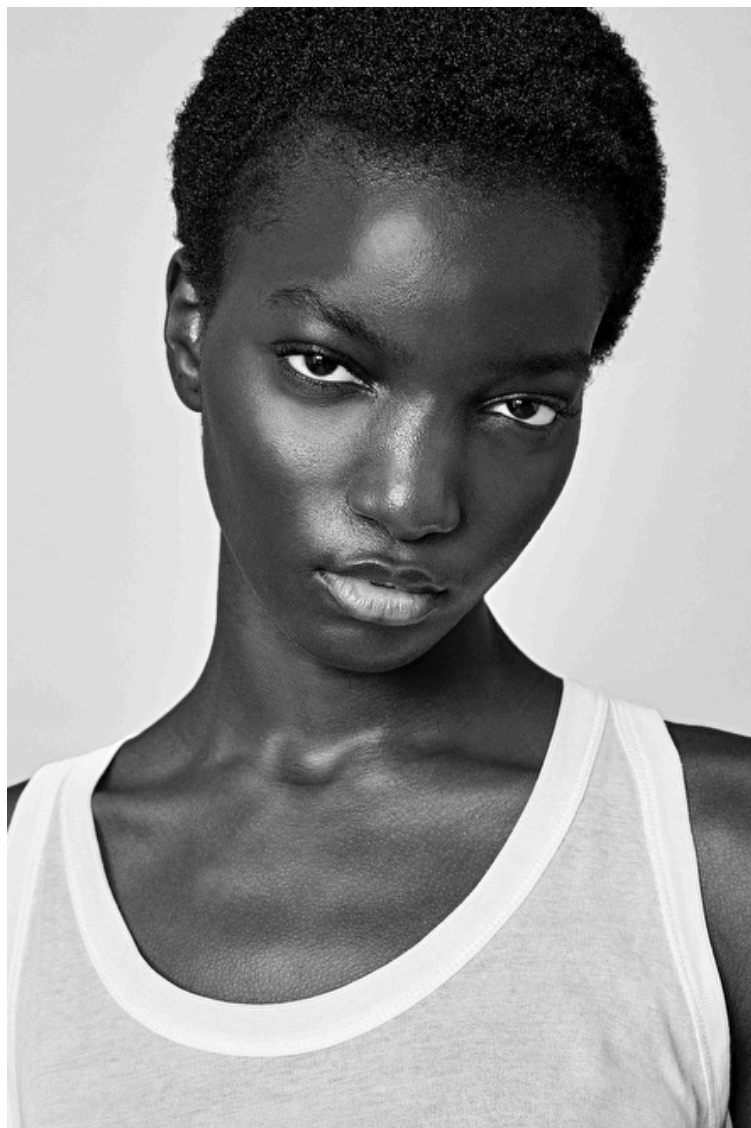

Select

MODEL MANAGEMENT

182 Rue de Rivoli, Paris, 75001, Ile-de-France, France

Phone: +33 (0) 1 40 20 15 15 Email: info.paris@selectmodel.com Website: <https://selectmodel.com/>

Coumba Mballo

Height 178cm / 5' 10.0"

Bust 78cm / 30.5"

Waist 58cm / 23"

Hips 89cm / 35"

Shoes EU/US/UK 39 / 8 / 6

Eyes Dark brown

Hair Dark brown