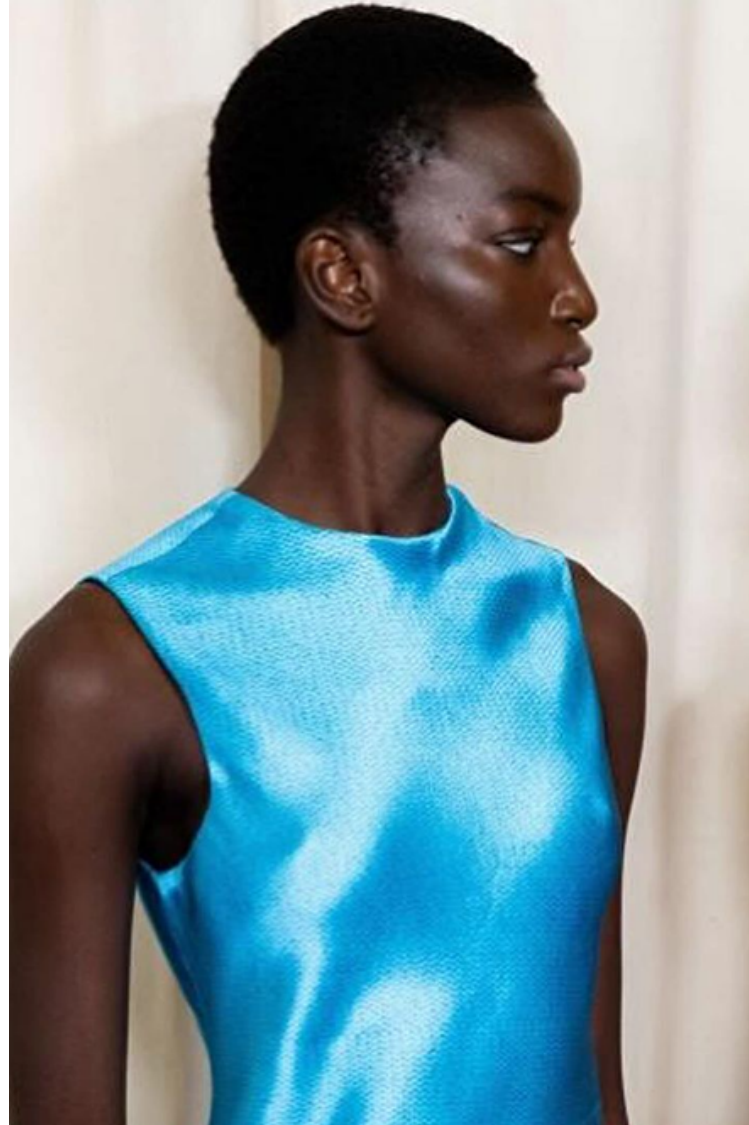

Select

MODEL MANAGEMENT

182 Rue de Rivoli, Paris, 75001, Ile-de-France, France

Phone: +33 (0) 1 40 20 15 15 Email: info.paris@selectmodel.com Website: <https://selectmodel.com/>

Coumba Mballo

Height 178cm / 5' 10.0"

Bust 78cm / 30.5"

Waist 58cm / 23"

Hips 89cm / 35"

Shoes EU/US/UK 39 / 8 / 6

Eyes Dark brown

Hair Dark brown