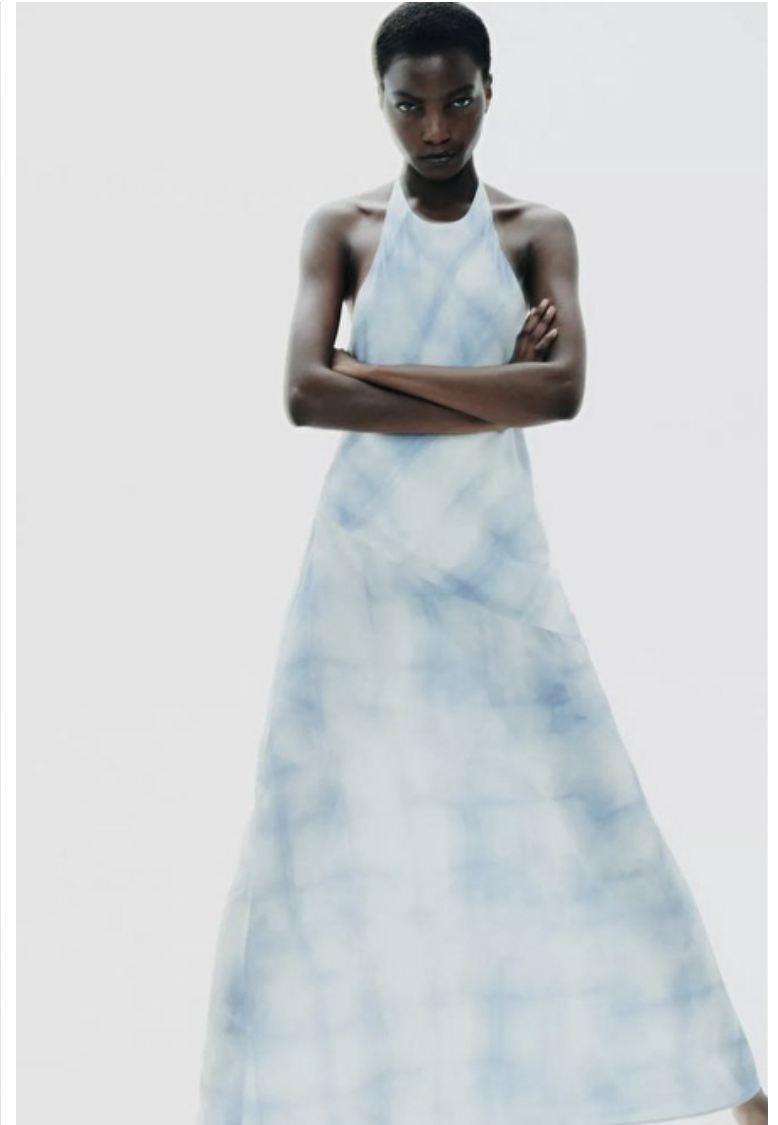

Bust 72cm / 28.5"

Waist 58cm / 23"

Hips 86cm / 34"

Shoes EU/US/UK 39 / 8 / 6

Eyes Dark brown

Hair Dark brown

Select

MODEL MANAGEMENT