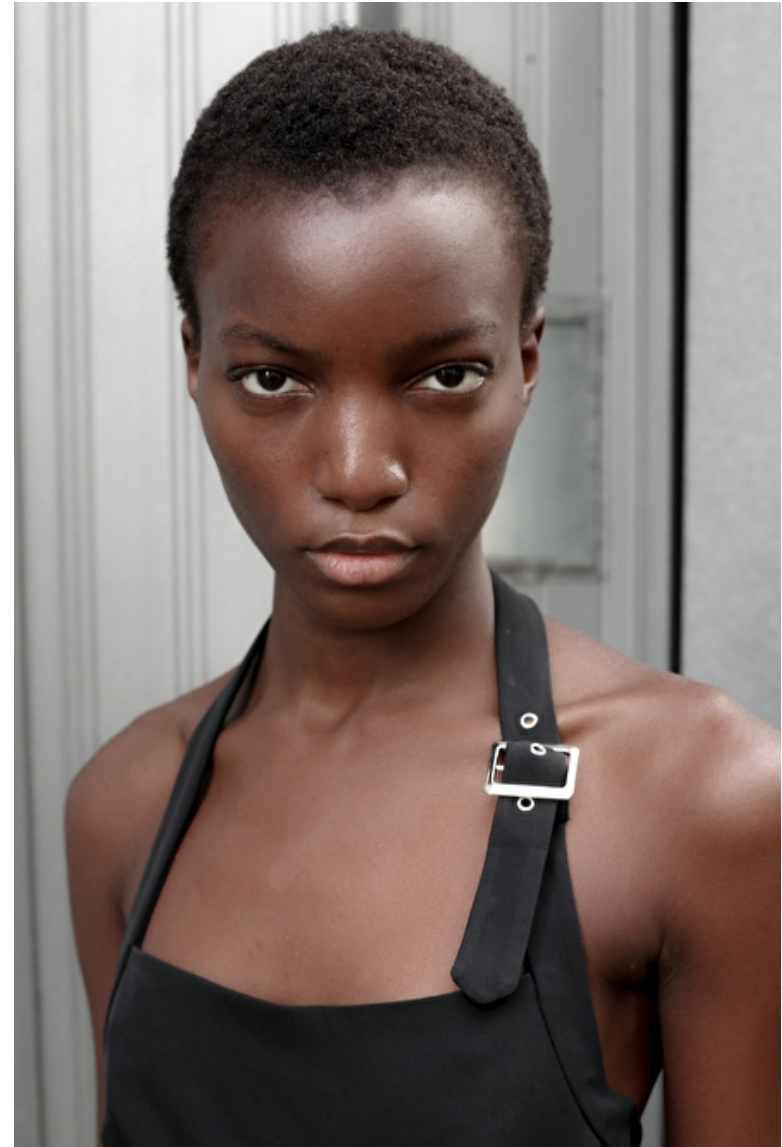

Coumba Mballo

Height 178cm / 5' 10.0"

Bust 72cm / 28.5"

Waist 58cm / 23"

Hips 86cm / 34"

Shoes EU/US/UK 39 / 8 / 6

Eyes Dark brown

Hair Dark brown