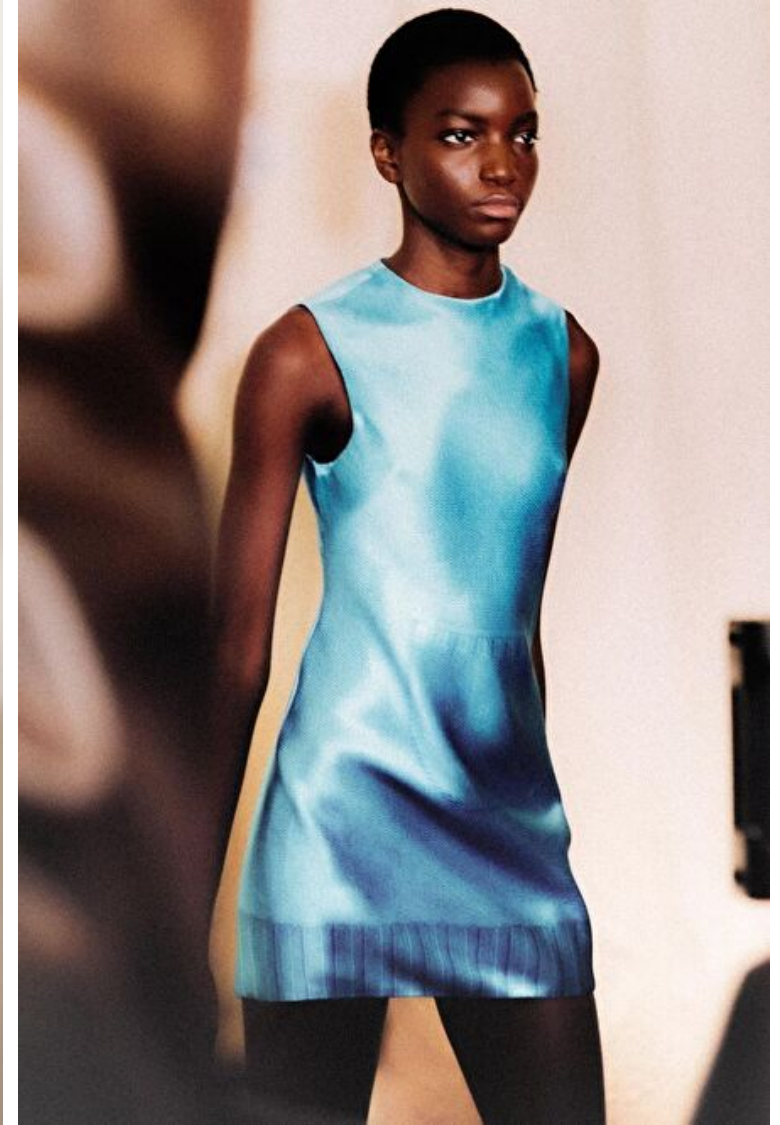

Coumba Mballo

Height 178cm / 5' 10.0"

Bust 78cm / 30.5"

Waist 58cm / 23"

Hips 89cm / 35"

Shoes EU/US/UK 39 / 8 / 6

Eyes Dark brown

Hair Dark brown