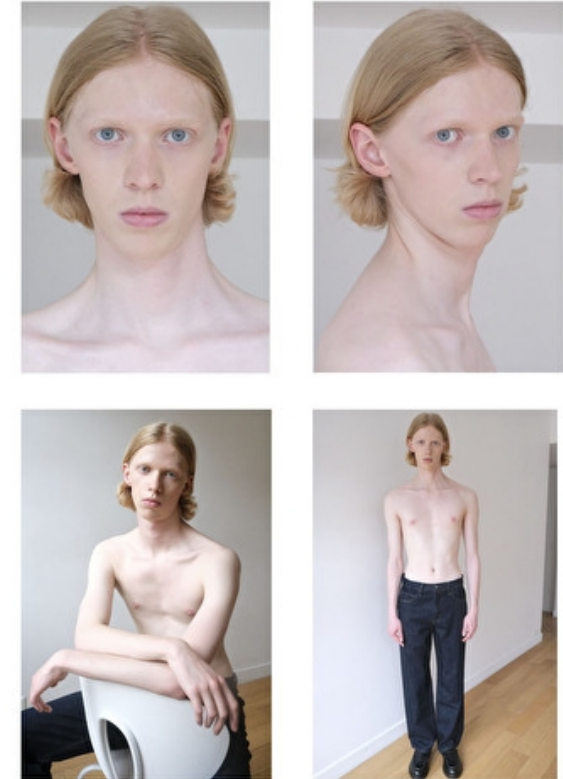

Select

MODEL MANAGEMENT