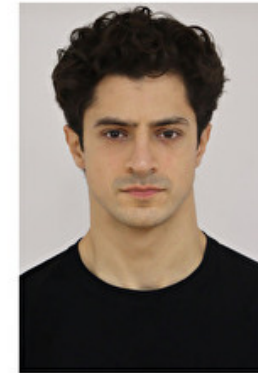

MODEL MANAGEMENT

182 Rue de Rivoli, Paris, 75001, Ile-de-France, France

Phone: +33 (0) 1 40 20 15 15 Email: info.paris@selectmodel.com Website: <https://selectmodel.com/>

CYRUS AMINI

Height 188cm / 6' 2.0"

Chest 93cm / 36.5"

Waist 79cm / 31"

Hips 93cm / 36.5"

Shoes EU/US/UK 45 / 12 / 10.5

Hair Brown

Eyes Brown

Suit size 50cm / 40"

Select

MODEL MANAGEMENT

CYRUS AMINI

HEIGHT 188CM BUST 93CM WAIST 79CM HIPS 93CM EYES BROWN HAIR BROWN

182 RUE DE RIVOLI, 75001, PARIS
TEL: + 33 (0) 1 40 20 15 15