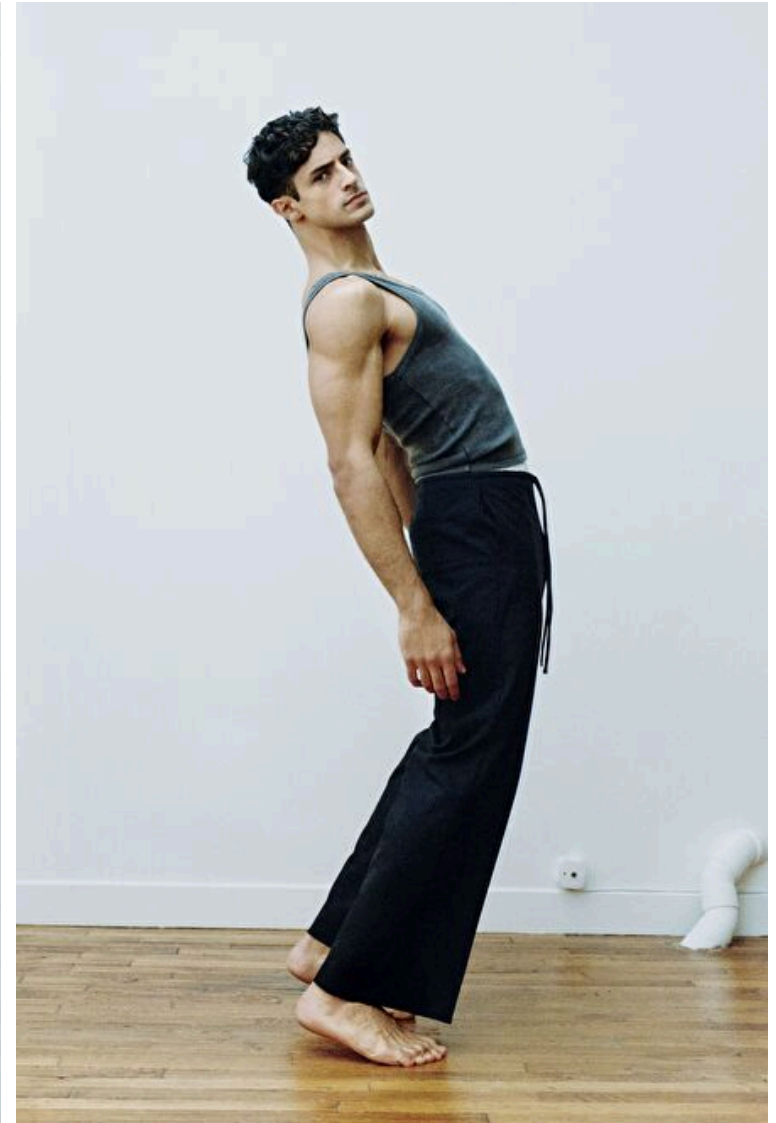

Chest 93cm / 36.5"

Waist 79cm / 31"

Hips 93cm / 36.5"

Shoes EU/US/UK 45 / 12 / 10.5

Hair Brown

Eyes Brown

Suit size 50cm / 40"

Select