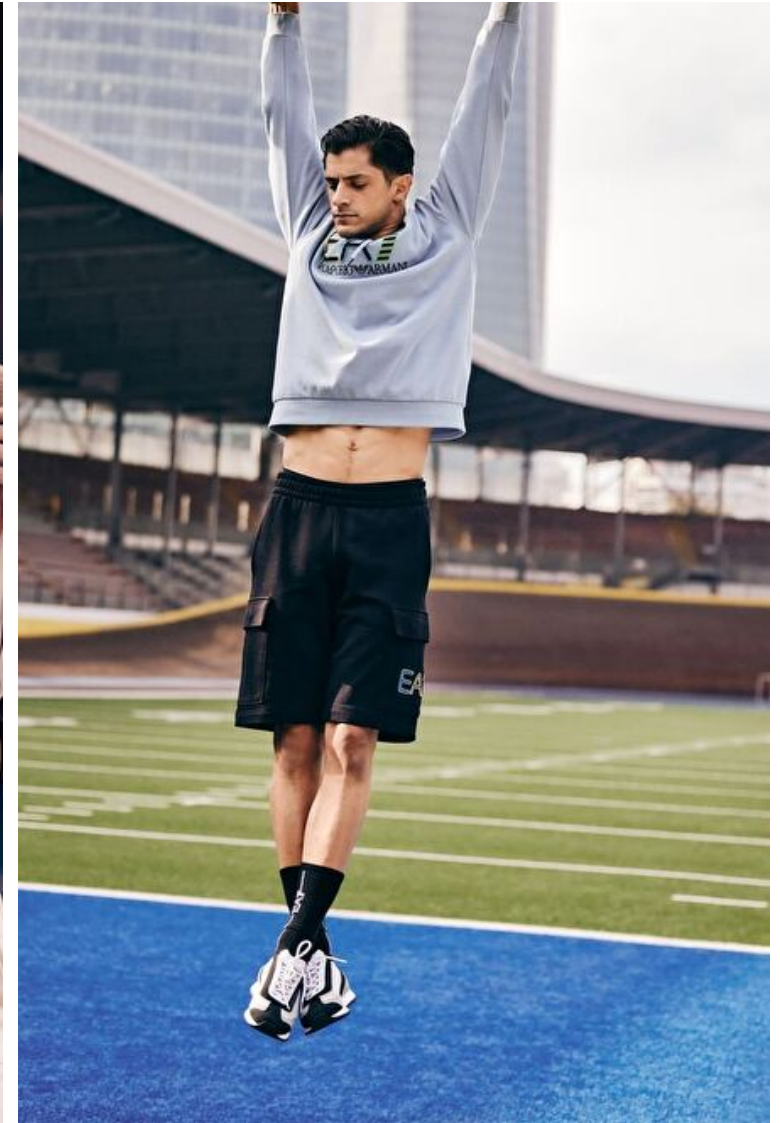

Chest 93cm / 36.5"

Waist 79cm / 31"

Hips 93cm / 36.5"

Shoes EU/US/UK 45 / 12 / 10.5

Hair Brown

Eyes Brown

Suit size 50cm / 40"

Select