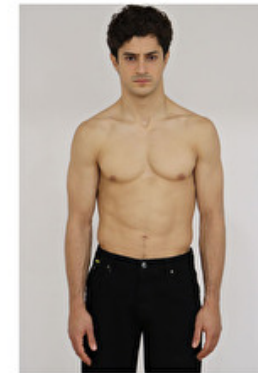

MODEL MANAGEMENT

182 Rue de Rivoli, Paris, 75001, Ile-de-France, France

Phone: +33 (0) 1 40 20 15 15 Email: info.paris@selectmodel.com Website: <https://selectmodel.com/>

CYRUS AMINI

Height 188cm / 6' 2.0"

Chest 93cm / 36.5"

Waist 79cm / 31"

Hips 93cm / 36.5"

Shoes EU/US/UK 45 / 12 / 10.5

Hair Brown

Eyes Brown

Suit size 50cm / 40"

Select

MODEL MANAGEMENT

CYRUS AMINI

HEIGHT 188CM BUST 93CM WAIST 79CM HIPS 93CM EYES BROWN HAIR BROWN

182 RUE DE RIVOLI, 75001, PARIS
TEL: + 33 (0) 1 40 20 15 15