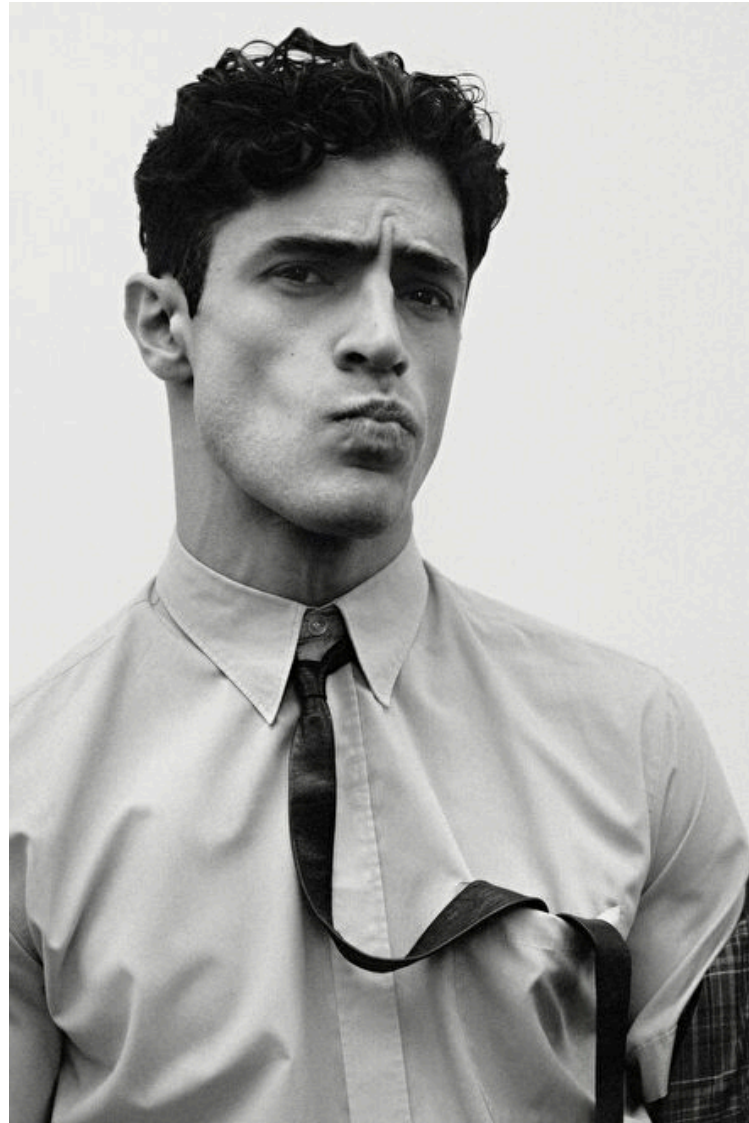

Height 188cm / 6' 2.0"

Chest 93cm / 36.5"

Waist 79cm / 31"

Hips 93cm / 36.5"

Shoes EU/US/UK 45 / 12 / 10.5

Hair Brown

Eyes Brown

Suit size 50cm / 40"