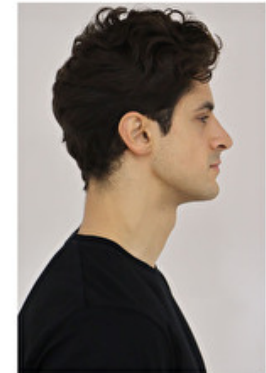

Chest 93cm / 36.5"

Waist 79cm / 31"

Hips 93cm / 36.5"

Shoes EU/US/UK 45 / 12 / 10.5

Hair Brown

Eyes Brown

Suit size 50cm / 40"

Select

MODEL MANAGEMENT

CYRUS AMINI

HEIGHT 188CM BUST 93CM WAIST 79CM HIPS 93CM EYES BROWN HAIR BROWN

182 RUE DE RIVOLI, 75001, PARIS
TEL: + 33 (0) 1 40 20 15 15