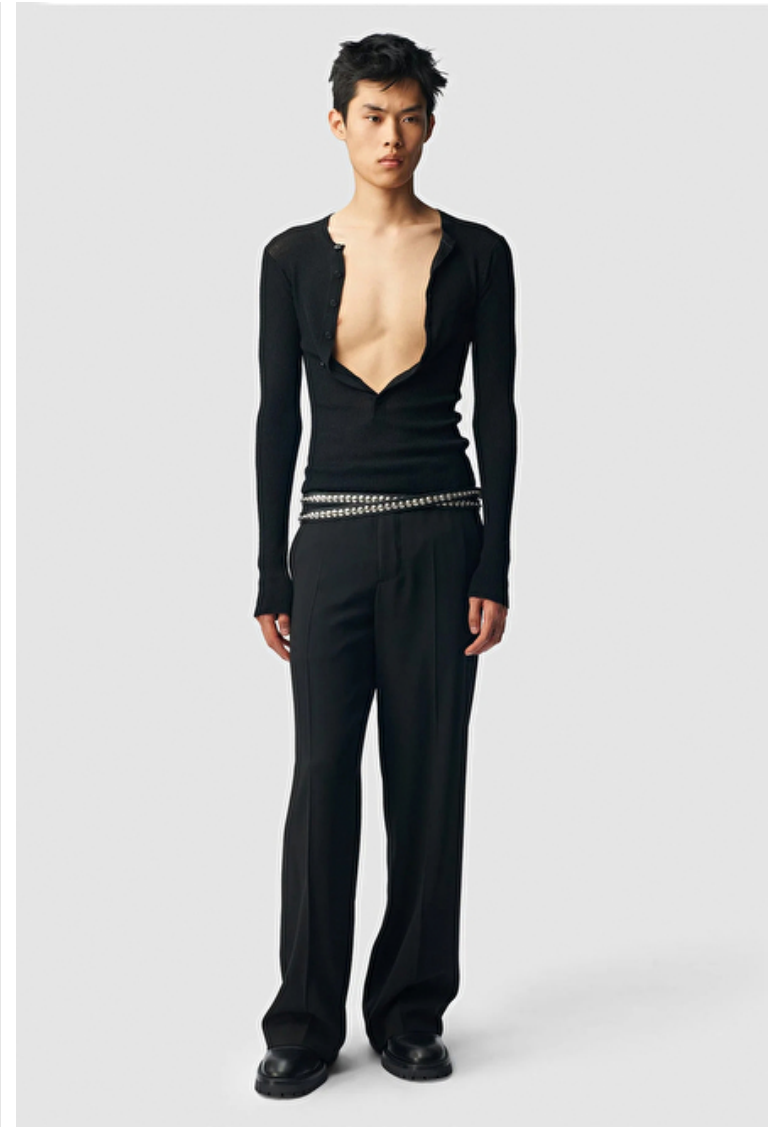

Height 189cm / 6' 2.5"

Chest 88cm / 34.5"

Waist 65cm / 25.5"

Hips 85cm / 33.5"

Shoes EU/US/UK 44 / 11 / 9.5

Eyes Brown

Hair Black

Suit size 48cm / 38"