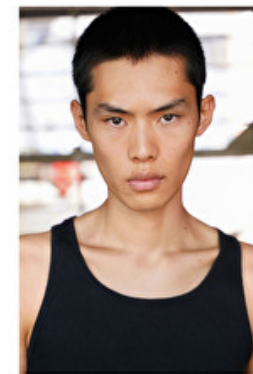

Waist 65cm / 25.5"

Hips 85cm / 33.5"

Shoes EU/US/UK 44 / 11 / 9.5

Eyes Brown

Hair Black

Suit size 48cm / 38"

Select

MODEL MANAGEMENT