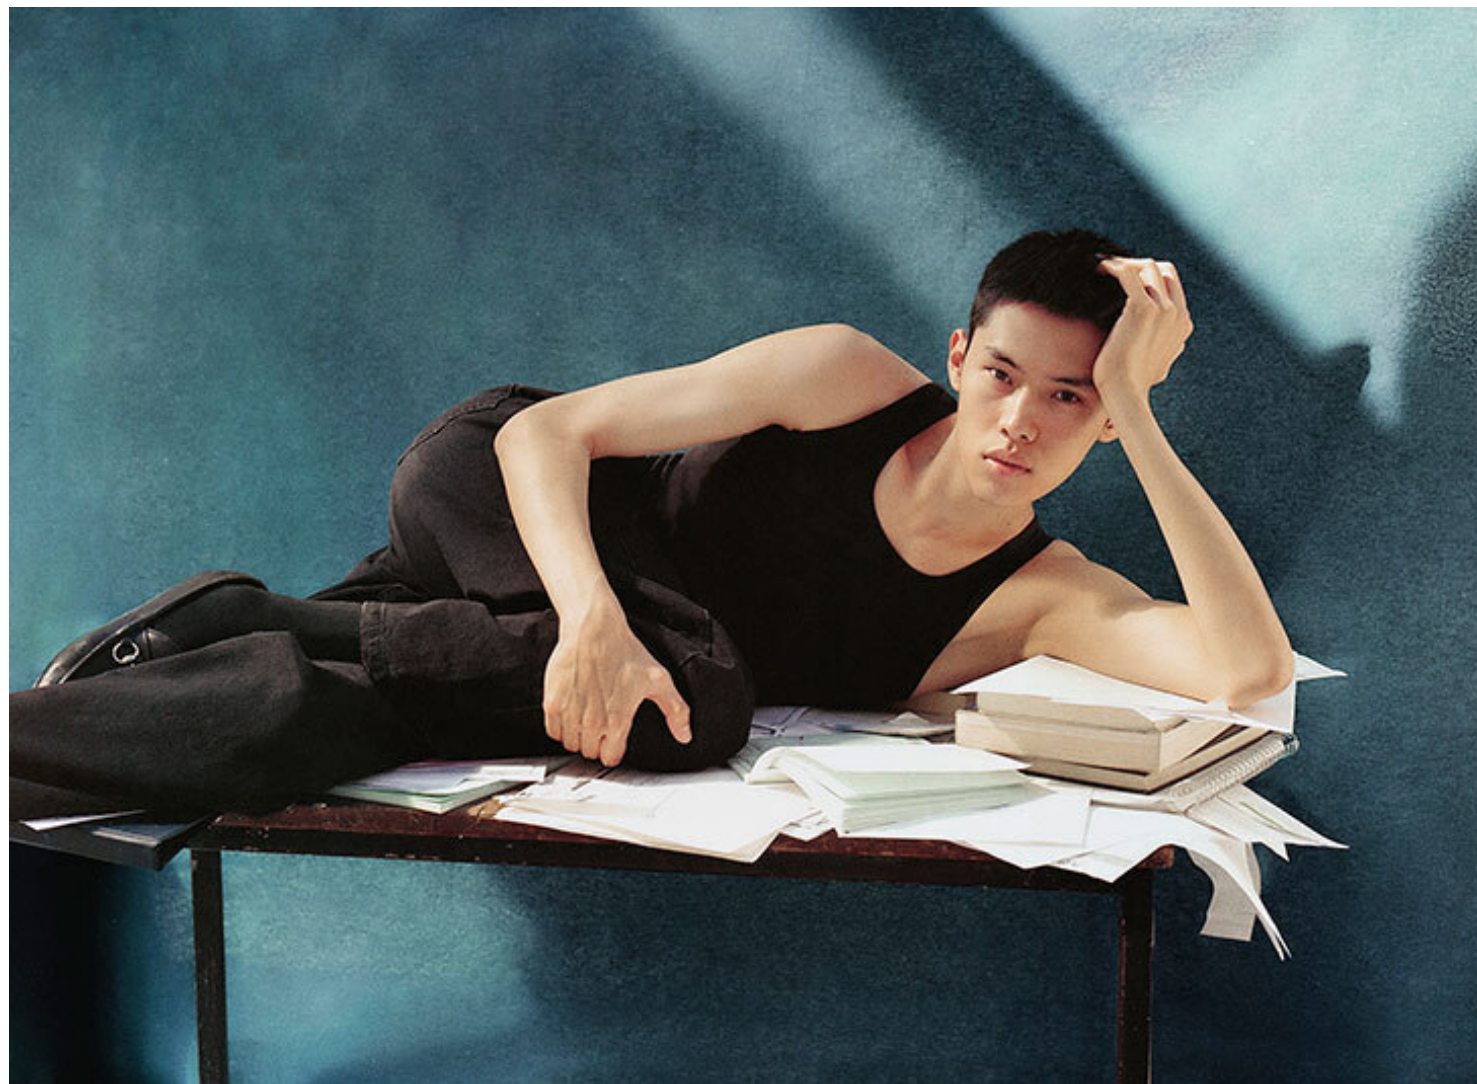

DAMI CHO

Height 189cm / 6' 2.5"

Chest 88cm / 34.5"

Waist 65cm / 25.5"

Hips 85cm / 33.5"

Shoes EU/US/UK 44 / 11 / 9.5

Eyes Brown

Hair Black

Suit size 48cm / 38"