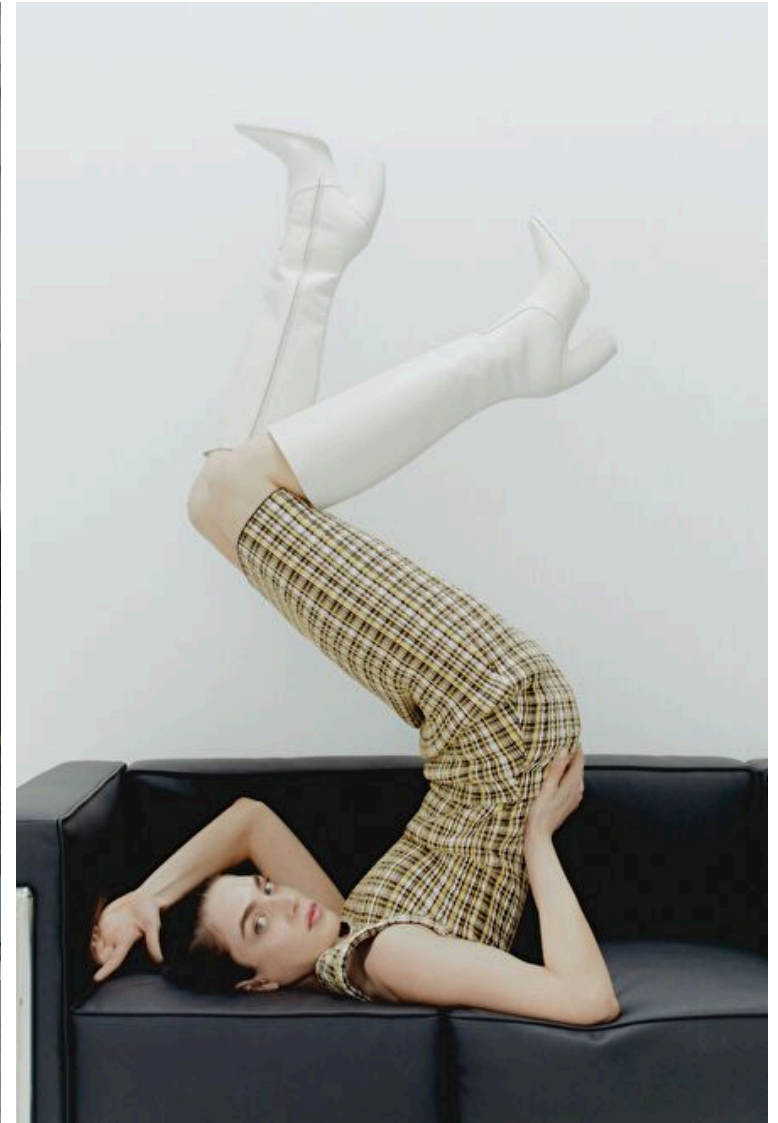

Bust 83cm / 32.5"

Waist 61cm / 24"

Hips 90cm / 35.5"

Shoes EU/US/UK 41 / 9.5 / 8

Eyes Blue

Hair Dark brown

Select

MODEL MANAGEMENT