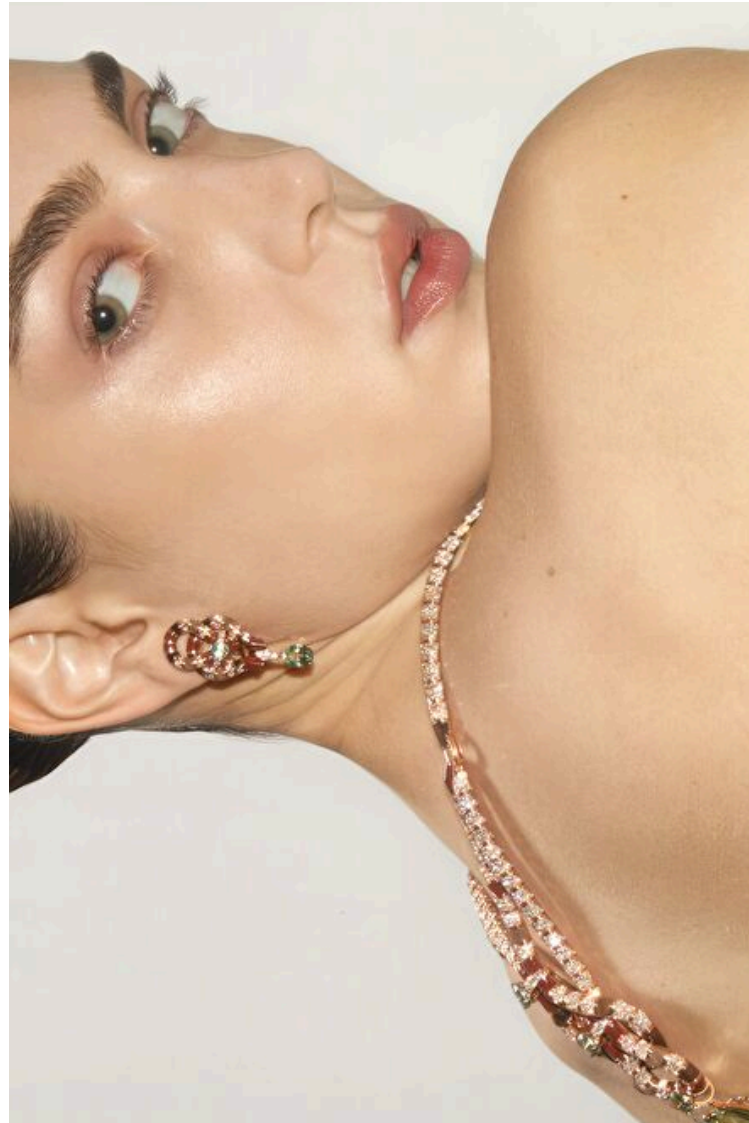

Select

MODEL MANAGEMENT

182 Rue de Rivoli, Paris, 75001, Ile-de-France, France

Phone: +33 (0) 1 40 20 15 15 Email: info.paris@selectmodel.com Website: <https://selectmodel.com/>

Dan Kic

Height 181cm / 5' 11.5"

Bust 83cm / 32.5"

Waist 61cm / 24"

Hips 90cm / 35.5"

Shoes EU/US/UK 41 / 9.5 / 8

Eyes Blue

Hair Dark brown