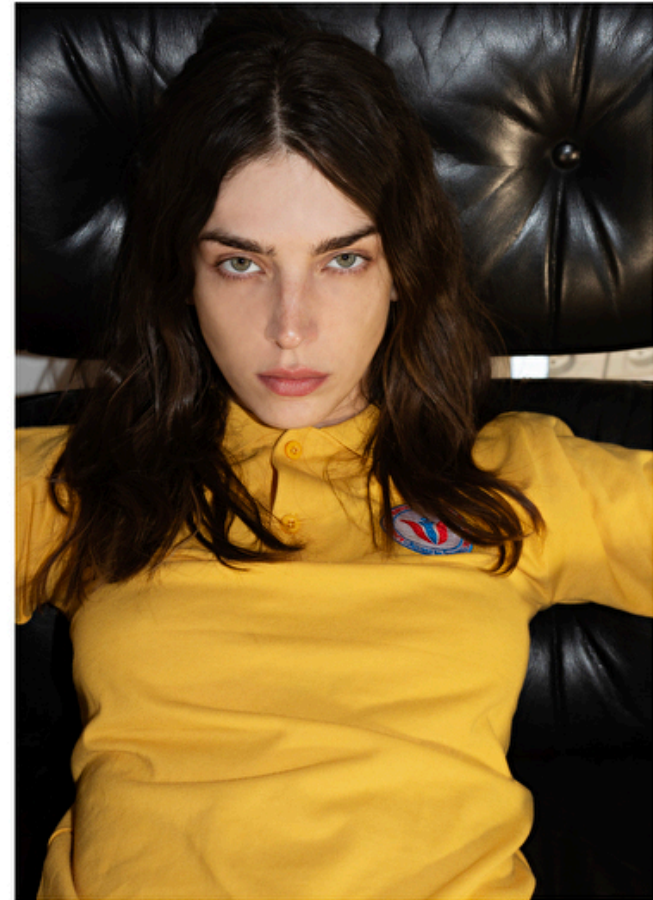

Dan Kic

Height 181cm / 5' 11.5"

Bust 83cm / 32.5"

Waist 61cm / 24"

Hips 90cm / 35.5"

Shoes EU/US/UK 41 / 9.5 / 8

Eyes Blue

Hair Dark brown