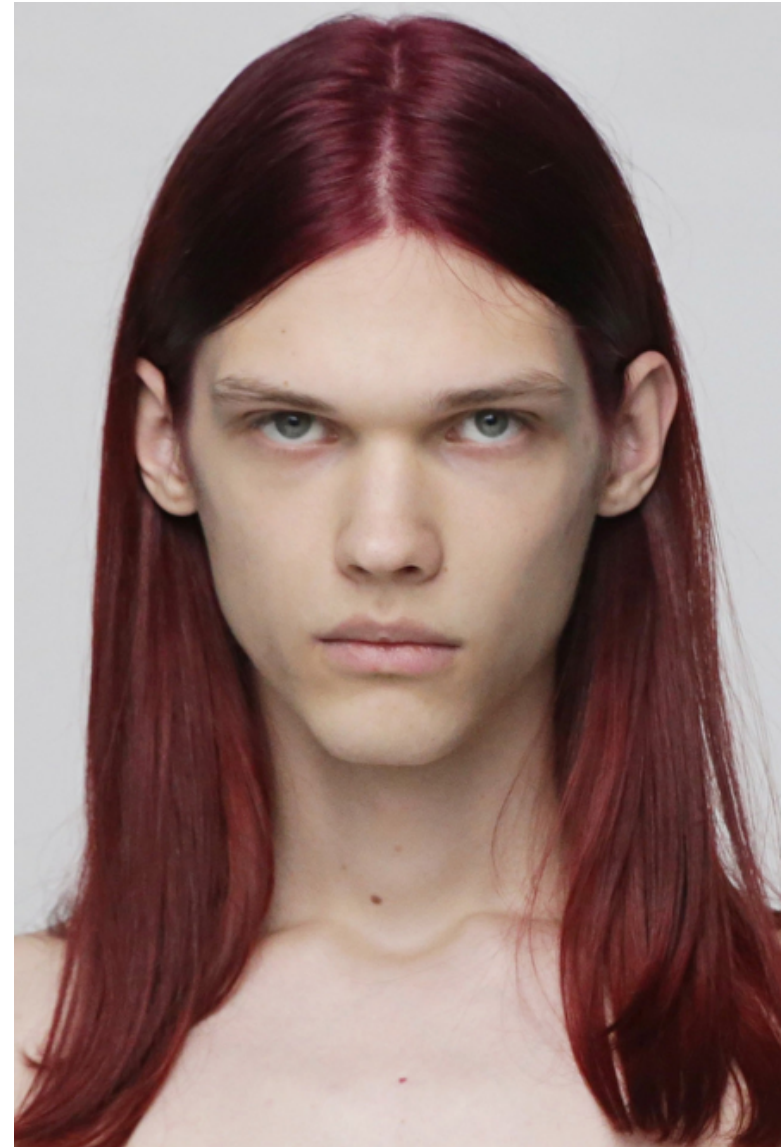

DANIELS LEGZDINS

Height 189cm / 6' 2.5"

Chest 91cm / 36"

Waist 67cm / 26.5"

Hips 85cm / 33.5"

Shoes EU/US/UK 43 / 10.5 / 9

Eyes Blue

Hair Red

Suit size 46cm / 36"