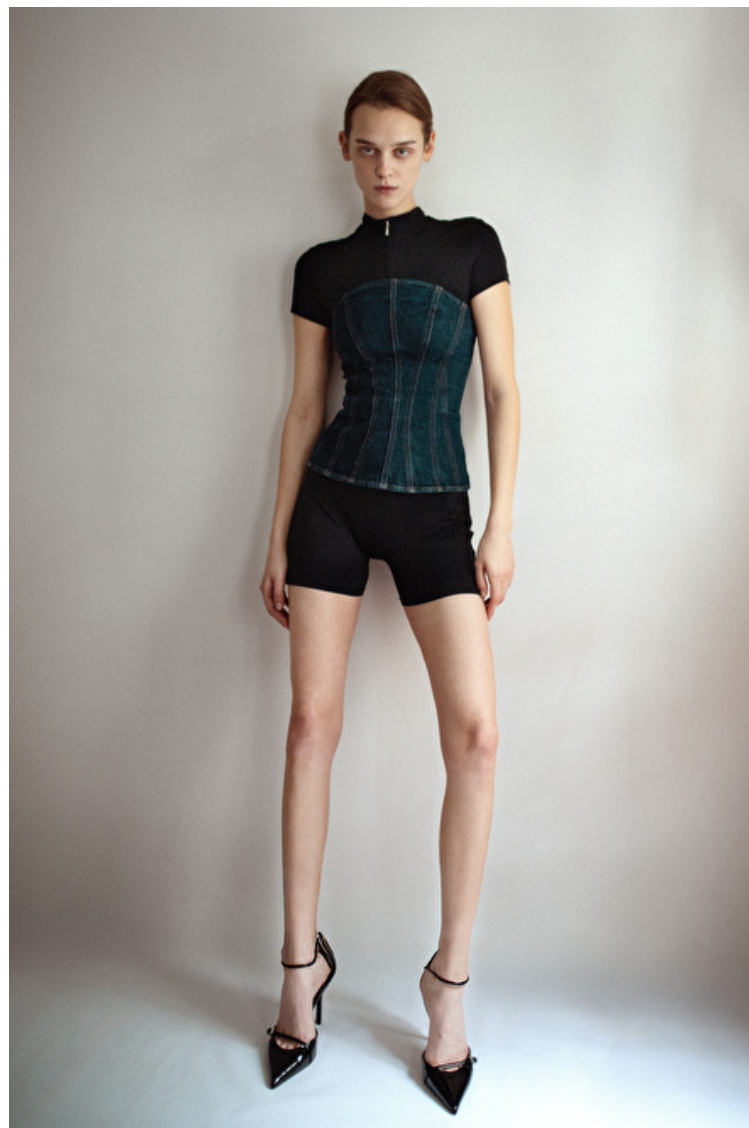

Bust 80cm / 31.5"

Waist 60cm / 23.5"

Hips 88cm / 34.5"

Shoes EU/US/UK 39.5 / 8.5 / 6

Eyes Green

Hair Brown

Select

MODEL MANAGEMENT