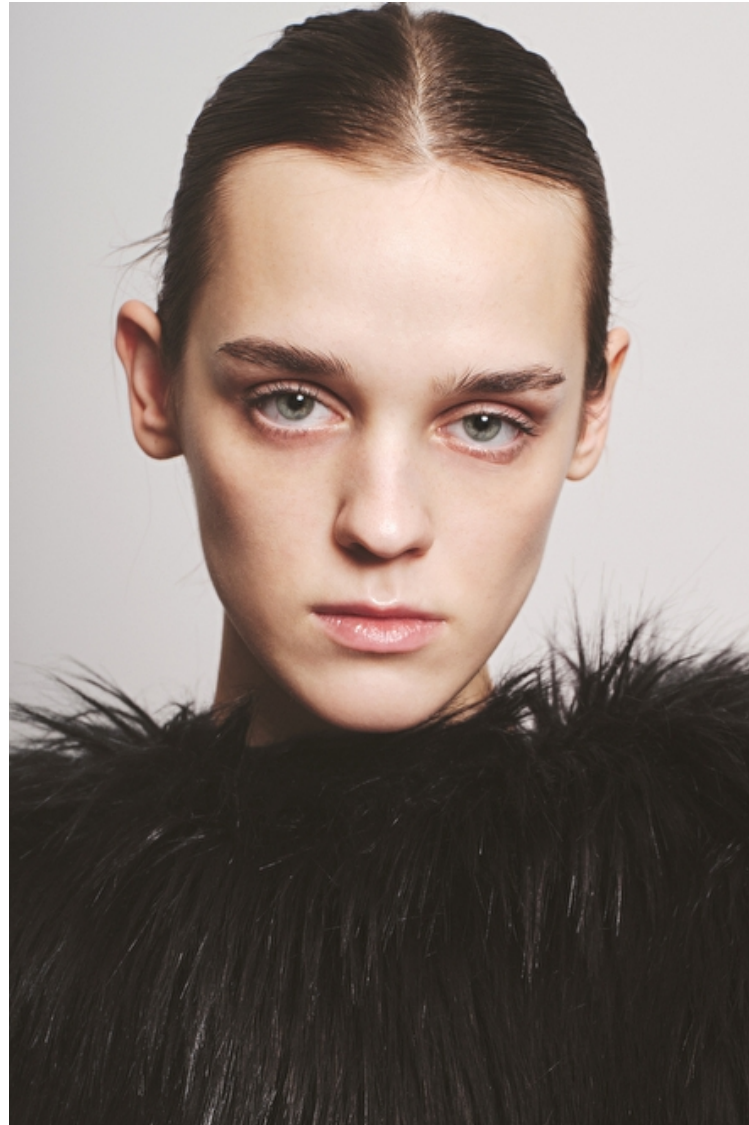

## Daria Malchuk

Height 179cm / 5' 10.5"

Bust 80cm / 31.5"

Waist 60cm / 23.5"

Hips 88cm / 34.5"

Shoes EU/US/UK 39.5 / 8.5 / 6

Eyes Green

Hair Brown