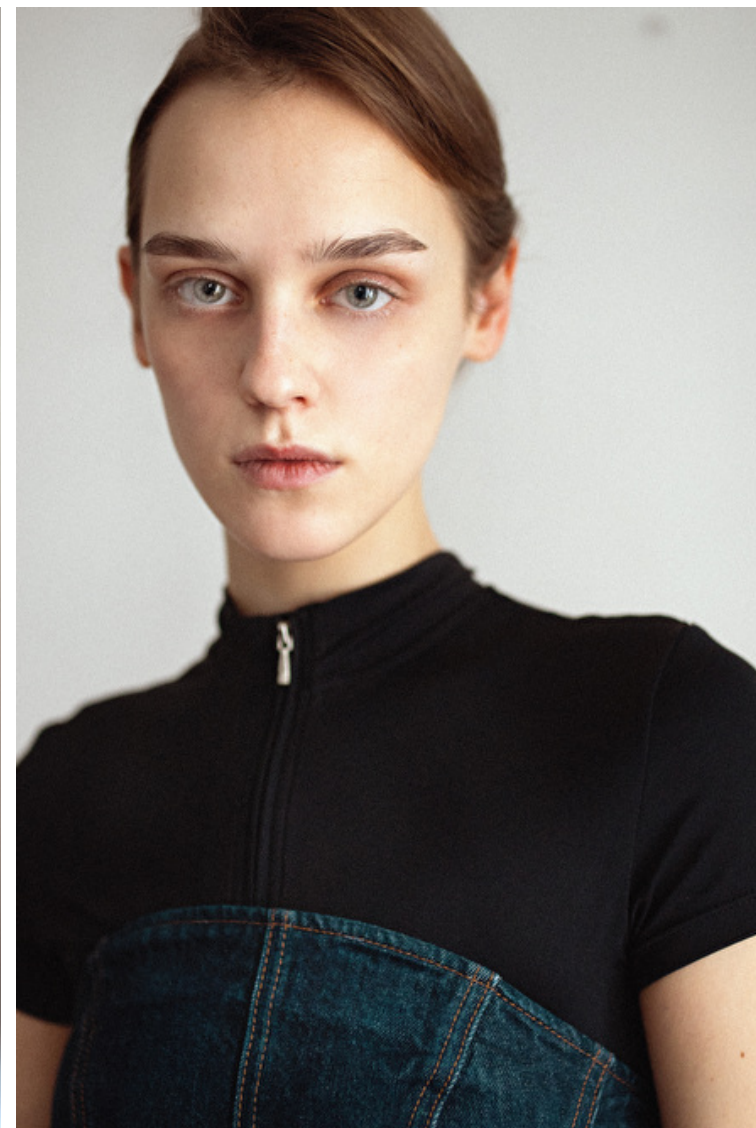

Bust 80cm / 31.5"

Waist 60cm / 23.5"

Hips 88cm / 34.5"

Shoes EU/US/UK 39.5 / 8.5 / 6

Eyes Green

Hair Brown

Select

MODEL MANAGEMENT