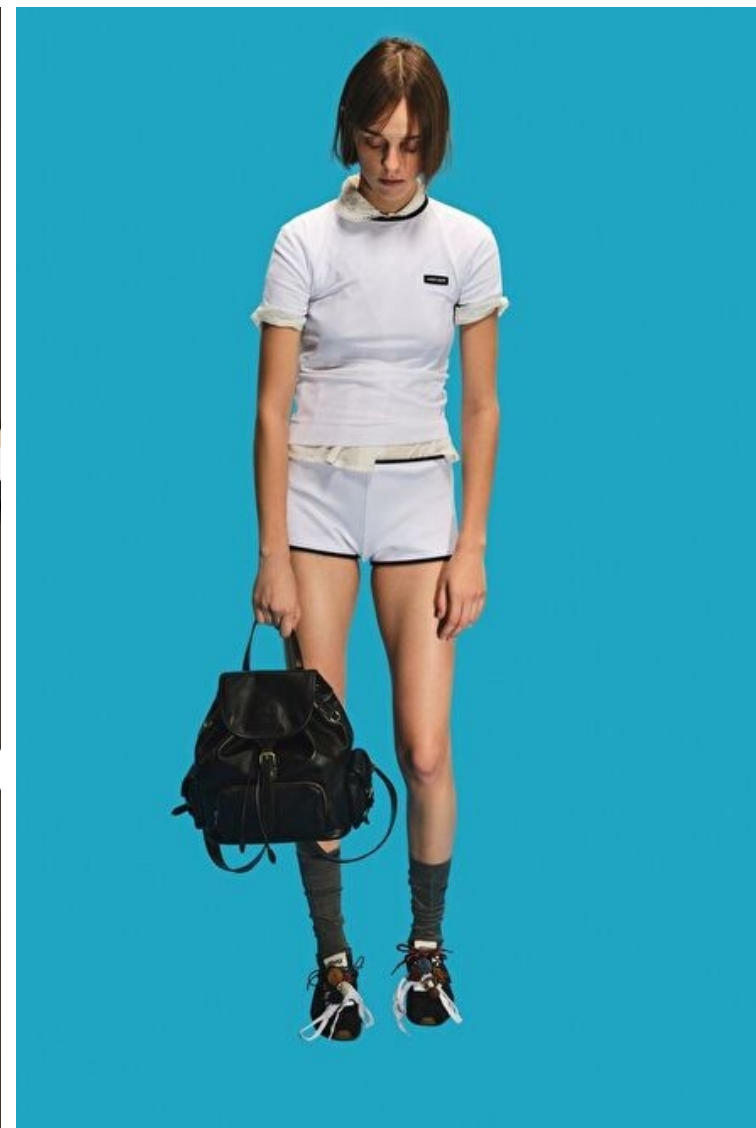

## Daria Malchuk

Height 179cm / 5' 10.5"

Bust 80cm / 31.5"

Waist 60cm / 23.5"

Hips 88cm / 34.5"

Shoes EU/US/UK 39.5 / 8.5 / 6

Eyes Green

Hair Brown