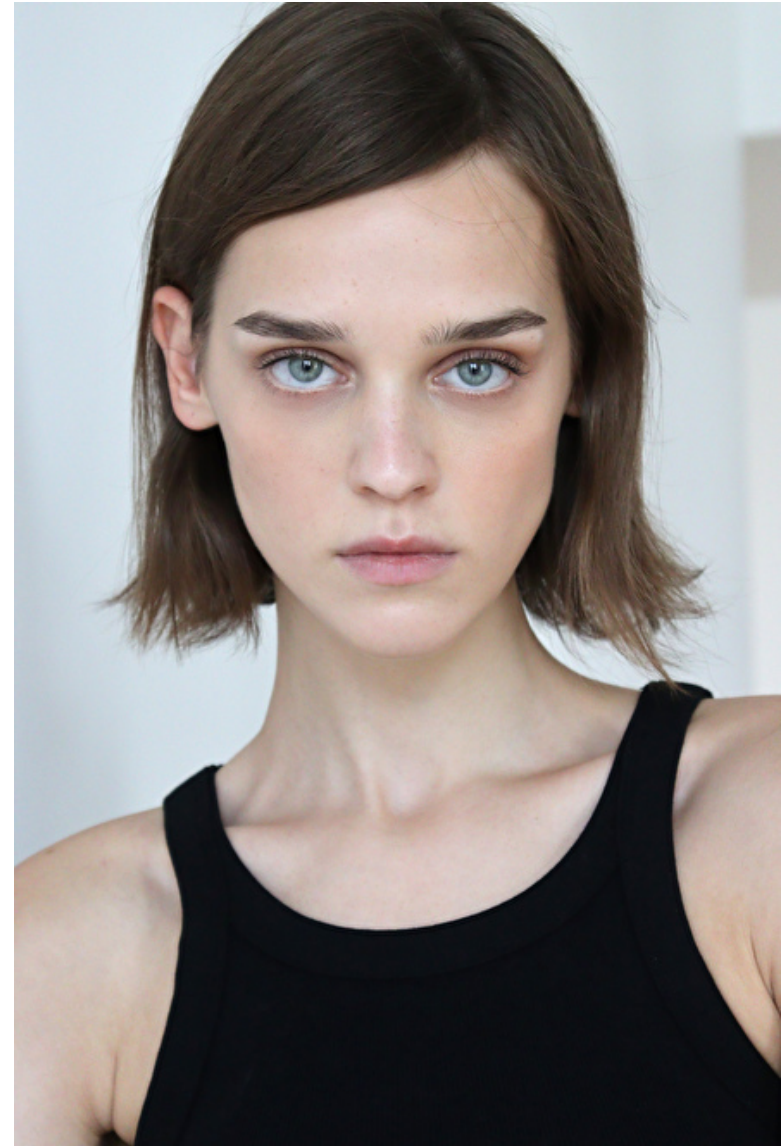

Daria Malchuk

Height 179cm / 5' 10.5"

Bust 80cm / 31.5"

Waist 60cm / 23.5"

Hips 88cm / 34.5"

Shoes EU/US/UK 39.5 / 8.5 / 6

Eyes Green

Hair Brown